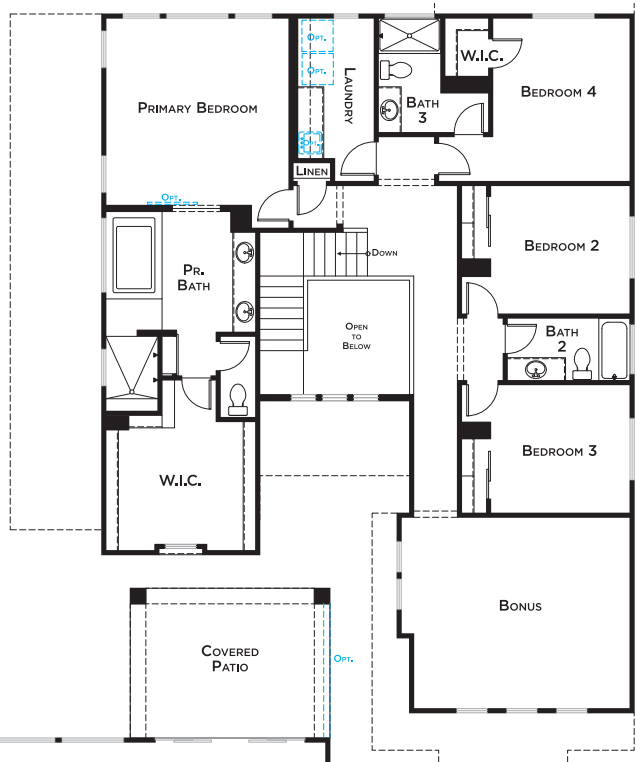

BRIDGEFIELD AT PLACER ONE

Residence 3

3,312
SQUARE FEET

5
BEDROOMS

4.5
BATHROOMS

4-CAR SPLIT
GARAGE

Second Floor

First Floor

- Scan the code
- Choose your plans
- Get Notified when they're available or sell

ELEVATION A - MODERN PRAIRIE

ELEVATION B - CRAFTSMAN

ELEVATION C - FRENCH VILLA