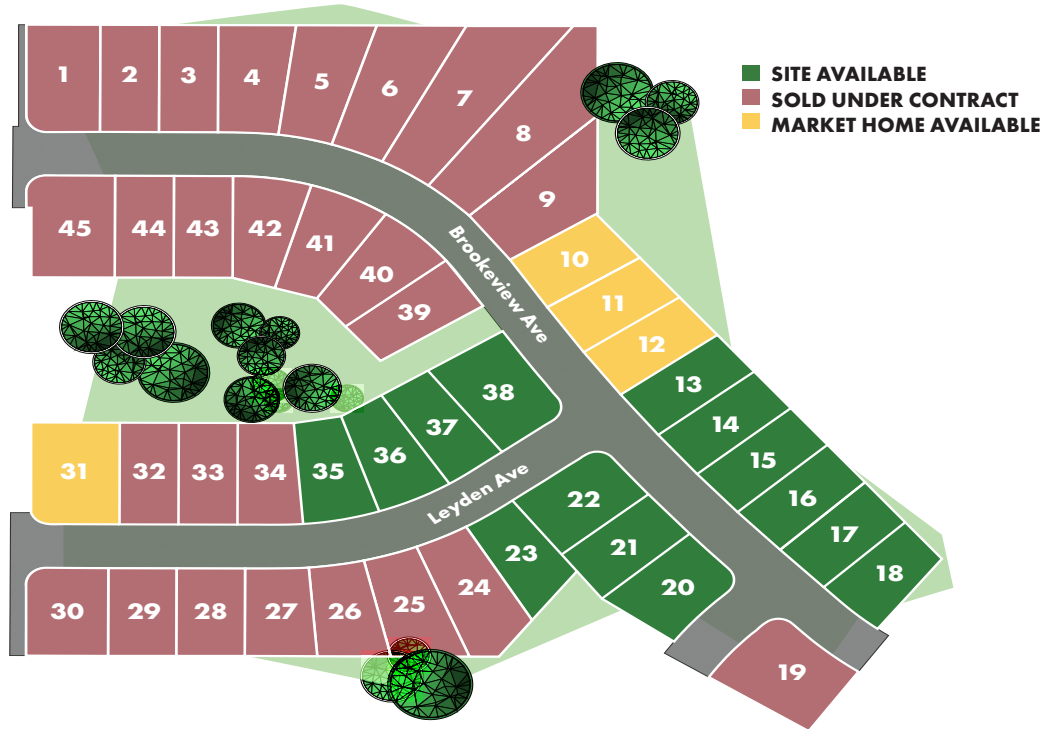

**5656 BROOKVIEW AVE
\$399,500 - LOT 10**

FREMONT

COMING SOON

**5660 BROOKVIEW AVE
\$TBD - LOT 11**

NASH

COMING SOON

**5664 BROOKVIEW AVE
\$TBD - LOT 12**

FOR MORE INFORMATION - P: 515-216-1015 | E: INFO@DESTINYHOMESUSA.COM

BUYDESTINYHOMES.COM

WOODBURY

Des Moines, Iowa

AVAILABLE HOMESITES

Lot #	Address	Lot Size	Lot Style	Lot #	Address	Lot Size	Lot Style
13	5668 Brook View Ave	7270	Daylight	21	5675 Brook View Ave	7749	Daylight
14	5672 Brook View Ave	7553	Daylight	22	5671 Brook View Ave	9036	Daylight
15	5676 Brook View Ave	7302	Daylight	23	5653 Leyden Ave	7702	Daylight
16	5680 Brook View Ave	7294	Daylight	35	5626 Leyden Ave	8082	Walkout
17	5684 Brook View Ave	7298	Daylight	36	5632 Leyden Ave	8082	Daylight
18	5688 Brook View Ave	7317	Standard	37	5638 Leyden Ave	7806	Daylight
20	5679 Brook View Ave	9002	Daylight	38	5644 Leyden Ave	10512	Daylight