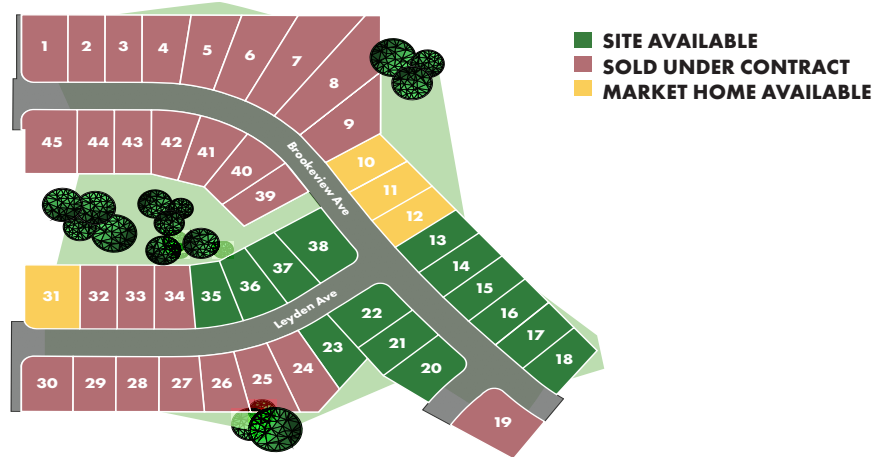

AVAILABLE HOMES