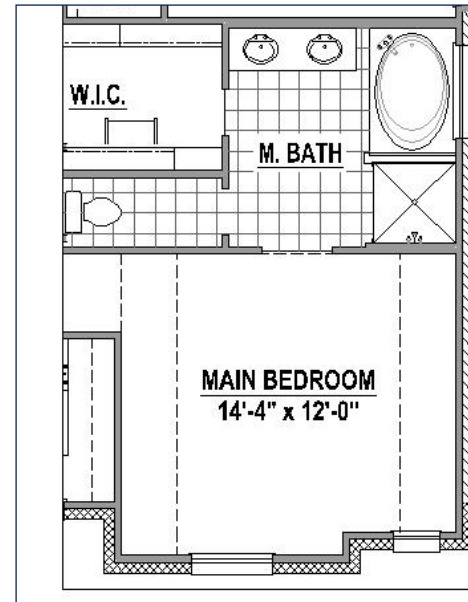

PLAN 1451

American
Legend
HOMES®

Elevation E

BUILT FOR THE
WAY YOU LIVE

Structural Options

Alternate Utility Room Layout

Fireplace

Alternate Main Bath Layout

Alternate Main Bath Layout
w/ Drop in Tub

PLAN 1451

Elevation E with Stone

Elevation F

Elevation F with Stone

Elevation G

Elevation G with Stone

American Legend Homes reserves the right to change prices, plans, specifications, square footage and availability without prior notice or obligation. Square footages are approximate and may vary upon elevations and/or options selected. Elevations depicted are an artist's rendering and are subject to change or modification without notice. Not responsible for typographical errors. Please see a Sales Associate for more information. American Legend Homes and the ALH logo are registered trademarks of American Legend Homes, LLC. © 2026 American Legend Homes. All rights reserved. Plan1451.EFG_04/17/26