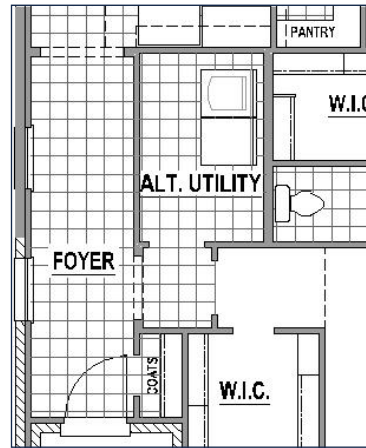

PLAN 1451

American
Legend
HOMES®

Elevation E

BUILT FOR THE
WAY YOU LIVE

Structural Options

Alternate Utility Room Layout

Fireplace

Alternate Main Bath Layout

Alternate Main Bath Layout
w/ Drop in Tub

PLAN 1451

Elevation E with Stone

Elevation F

Elevation F with Stone

Elevation G

Elevation G with Stone

American Legend Homes reserves the right to change prices, plans, specifications, square footage and availability without prior notice or obligation. Square footages are approximate and may vary upon elevations and/or options selected. Elevations depicted are an artist's rendering and are subject to change or modification without notice. Not responsible for typographical errors. Please see a Sales Associate for more information. American Legend Homes and the ALH logo are registered trademarks of American Legend Homes, LLC. © 2026 American Legend Homes. All rights reserved. Plan1451.EFG_04/17/26