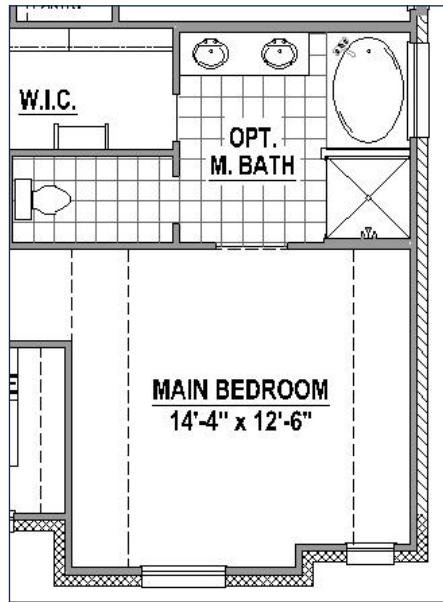

PLAN 1451

American
Legend
HOMES®

Elevation E

BUILT FOR THE
WAY YOU LIVE

Structural Options

Alternate Utility Room Layout

Fireplace

Alternate Main Bath Layout

Alternate Main Bath Layout
w/ Drop in Tub

PLAN 1451

Elevation E with Stone

Elevation F

Elevation F with Stone

Elevation G

Elevation G with Stone

American Legend Homes reserves the right to change prices, plans, specifications, square footage and availability without prior notice or obligation. Square footages are approximate and may vary upon elevations and/or options selected. Elevations depicted are an artist's rendering and are subject to change or modification without notice. Not responsible for typographical errors. Please see a Sales Associate for more information. American Legend Homes and the ALH logo are registered trademarks of American Legend Homes, LLC. © 2026 American Legend Homes. All rights reserved. Plan1451.EFG_04/17/26