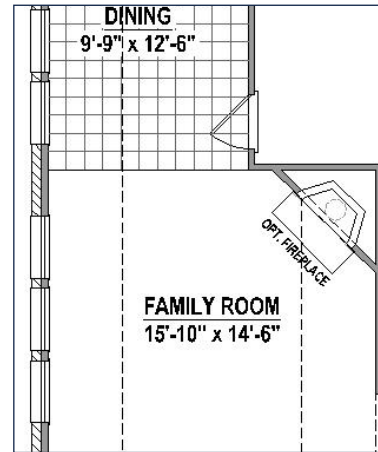

PLAN 1451

American
Legend
HOMES®

Elevation E

BUILT FOR THE
WAY YOU LIVE

Structural Options

Alternate Utility Room Layout

Fireplace

Alternate Main Bath Layout

Alternate Main Bath Layout
w/ Drop in Tub

PLAN 1451

Elevation E with Stone

Elevation F

Elevation F with Stone

Elevation G

Elevation G with Stone

American Legend Homes reserves the right to change prices, plans, specifications, square footage and availability without prior notice or obligation. Square footages are approximate and may vary upon elevations and/or options selected. Elevations depicted are an artist's rendering and are subject to change or modification without notice. Not responsible for typographical errors. Please see a Sales Associate for more information. American Legend Homes and the ALH logo are registered trademarks of American Legend Homes, LLC. © 2026 American Legend Homes. All rights reserved. Plan1451.EFG_04/17/26