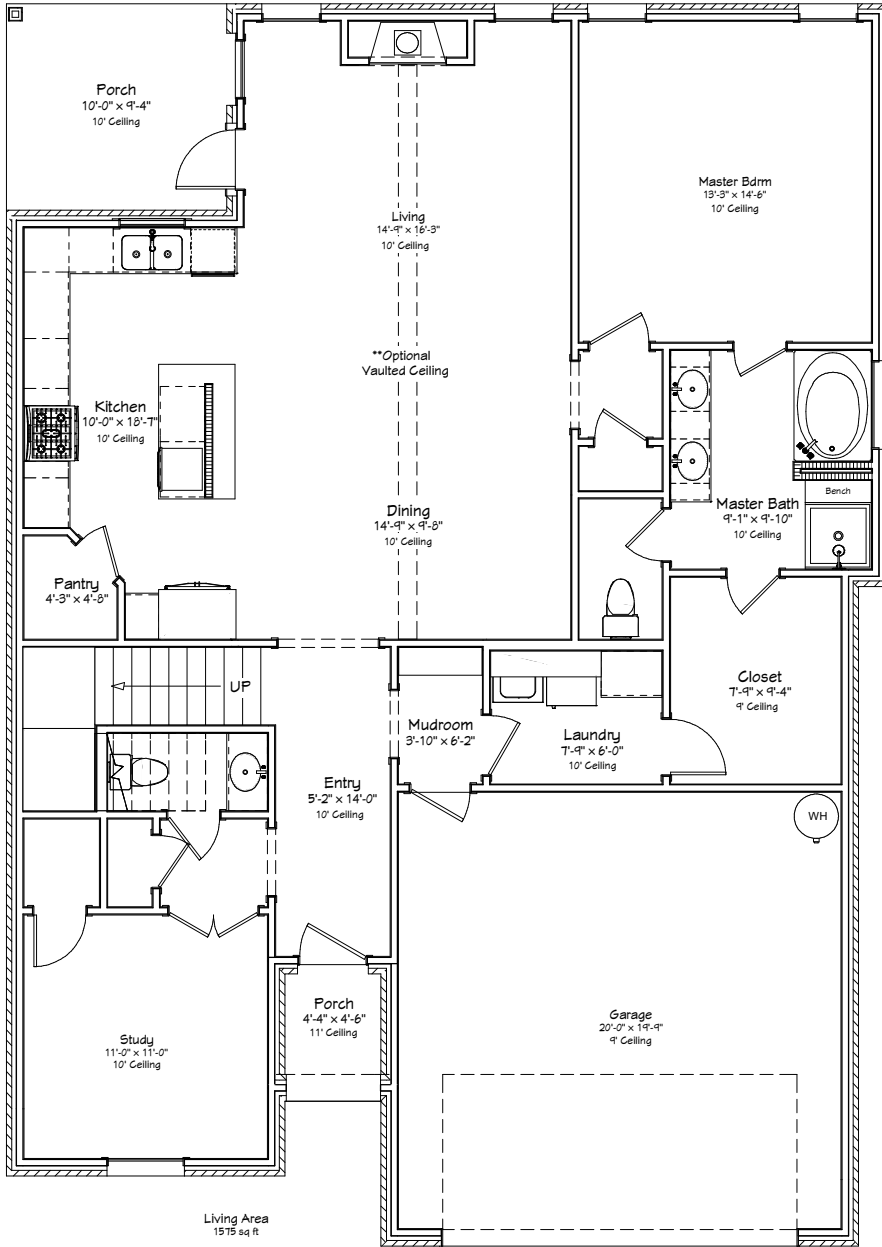

2340 SF | 4 Bedrooms | 2.5 Bathrooms | Mudroom

Elevation A

Elevation B  
\*Upgrade 1

\*Certain Features Shown Showcase Optional Upgrades\*

2340 SF | 4 Bedrooms | 2.5 Bathrooms | Mudroom