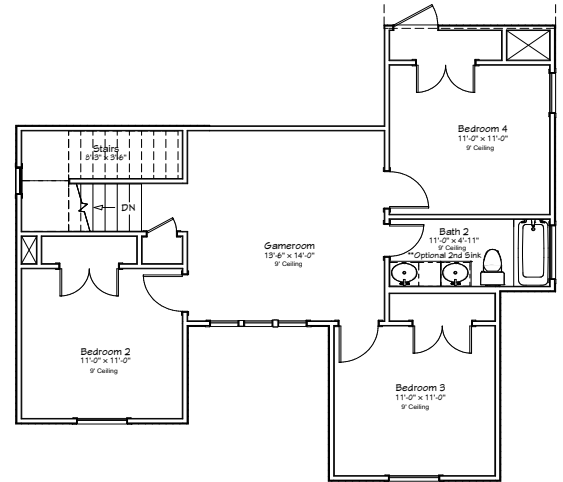

2340 SF | 4 Bedrooms | 2.5 Bathrooms | Mudroom

Elevation A

Elevation B  
\*Upgrade 1

\*Certain Features Shown Showcase Optional Upgrades\*

2340 SF | 4 Bedrooms | 2.5 Bathrooms | Mudroom