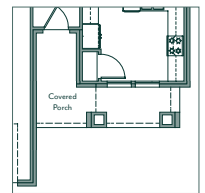

HOLLOWAY

1,683 sq ft

3 bed

2 bath

A | Traditional

B | Farmhouse

E | Tudor

F | Mountain Cottage

Customize this floor plan and explore elevation options with our **interactive online tool**.

**Some community exclusions apply*

customize this plan

fireplace

primary bath
freestanding tub

porch b

porch e

porch f

Learn more about this floor plan.