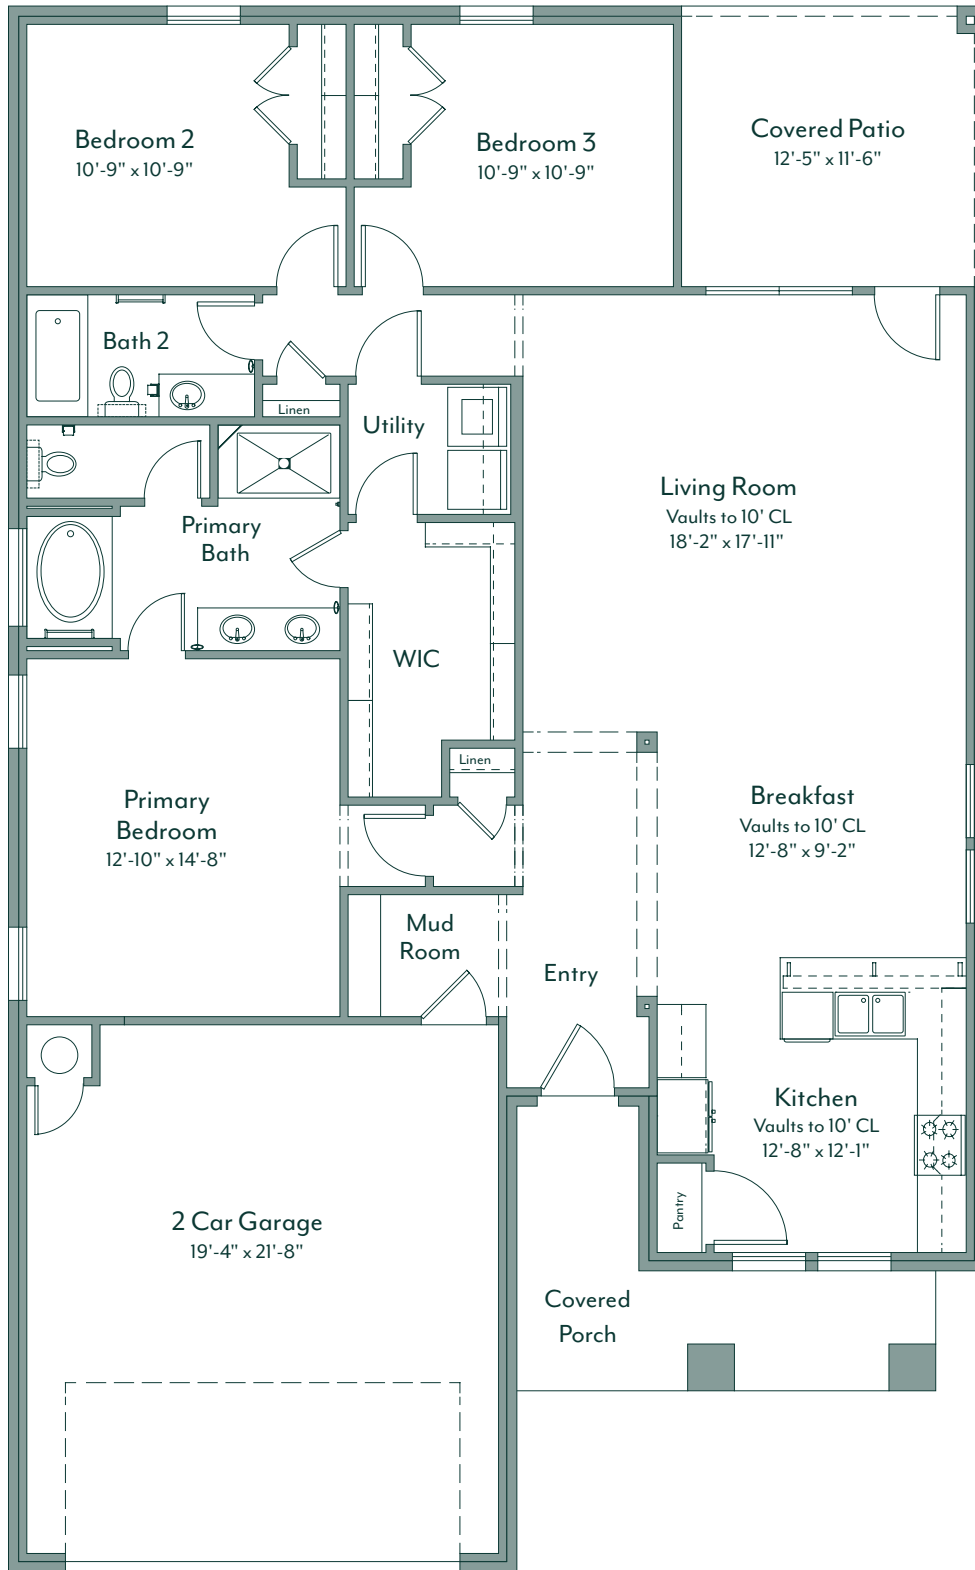

HOLLOWAY

1,683 sq ft

3 bed

2 bath

A | Traditional

B | Farmhouse

E | Tudor

F | Mountain Cottage

Customize this floor plan and explore elevation options with our **interactive online tool**.

**Some community exclusions apply*

customize this plan

fireplace

primary bath
freestanding tub

porch b

porch e

porch f

Learn more about this floor plan.