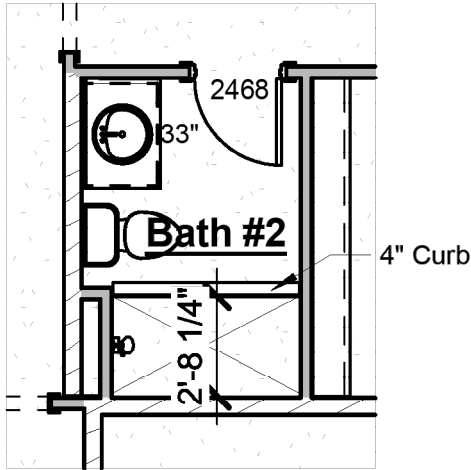

Primary Bathroom Tub

- Adds drop in tub with tile surround
- Relocates Primary Shower
- Removes 2'-0" x 5'-0" window with (2) 2'-0" x 4'-0" windows
- Reduces Primary closet

Great Room Fireplace Bump-Out

- Adds fireplace to Great Room
- Includes trim-built mantel, firebox, 18" gas logs, tile surround, & electrical outlet above fireplace

Bath 2 Tile Shower

- Replaces tub/shower unit with tile shower
- Includes tile walls & floor, shower head, valve & 4" curb
- Shower enclosure not included & may be purchased at design