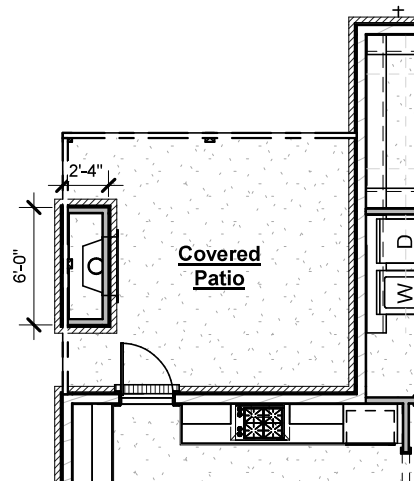

the SAWGRASS

Plan Options

Covered Patio Extension

-Adds approx. 83 sf of additional Covered Patio for an approx. total of 283 sf

Outdoor Gas Log Fireplace (Rear Location)

-Adds outdoor fireplace with siding or brick to match house, cedar beam mantel, firebox, gas logs & electrical outlet above fireplace

Outdoor Gas Log Fireplace (Left Side Location)

-Adds outdoor fireplace with siding or brick to match house, cedar beam mantel, firebox, gas logs & electrical outlet above fireplace

Outdoor Gas Log Fireplace (Right Side Location)