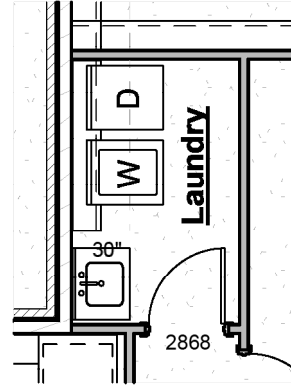

Primary Bathroom Tub

- Adds drop in tub with tile surround
- Relocates Primary Shower
- Removes 2'-0" x 5'-0" window with (2) 2'-0" x 4'-0" windows
- Reduces Primary closet

Great Room Fireplace Bump-Out

- Adds fireplace to Great Room
- Includes trim-built mantel, firebox, 18" gas logs, tile surround, & electrical outlet above fireplace

Bath 2 Tile Shower

- Replaces tub/shower unit with tile shower
- Includes tile walls & floor, shower head, valve & 4" curb
- Shower enclosure not included & may be purchased at design