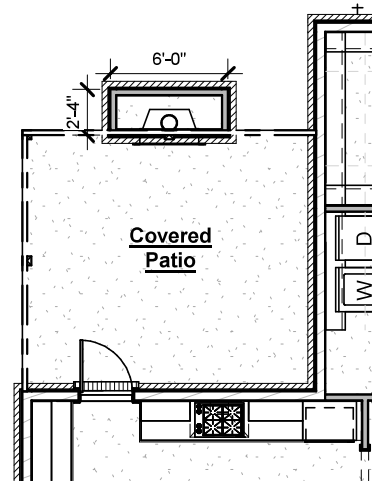

the SAWGRASS

Plan Options

Covered Patio Extension

-Adds approx. 83 sf of additional Covered Patio for an approx. total of 283 sf

Outdoor Gas Log Fireplace (Rear Location)

-Adds outdoor fireplace with siding or brick to match house, cedar beam mantel, firebox, gas logs & electrical outlet above fireplace

Outdoor Gas Log Fireplace (Left Side Location)

-Adds outdoor fireplace with siding or brick to match house, cedar beam mantel, firebox, gas logs & electrical outlet above fireplace

Outdoor Gas Log Fireplace (Right Side Location)