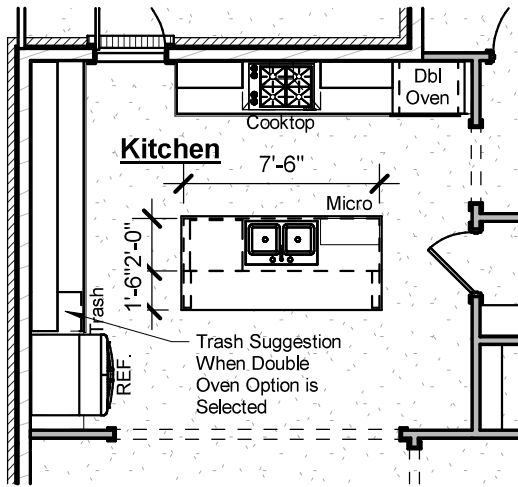

the SAWGRASS

Plan Options

Covered Patio Extension

-Adds approx. 83 sf of additional Covered Patio for an approx. total of 283 sf

Outdoor Gas Log Fireplace (Rear Location)

-Adds outdoor fireplace with siding or brick to match house, cedar beam mantel, firebox, gas logs & electrical outlet above fireplace

Outdoor Gas Log Fireplace (Left Side Location)

-Adds outdoor fireplace with siding or brick to match house, cedar beam mantel, firebox, gas logs & electrical outlet above fireplace

Outdoor Gas Log Fireplace (Right Side Location)

-Adds outdoor fireplace with siding or brick to match house, cedar beam mantel, firebox, gas logs & electrical outlet above fireplace

HARRIS DOYLE
HOMES

Chef's Kitchen with Double Oven

- Includes Frigidaire Gallery cooktop, wood hood, 2 wall ovens, microwave & dishwasher

Gourmet Kitchen Option

- Frigidaire 36" Professional slide-in range, wood hood, 2 wall ovens, microwave in island, dishwasher, built-in refrigerator & freezer.
- Please see additional gourmet kitchen structural option sheet