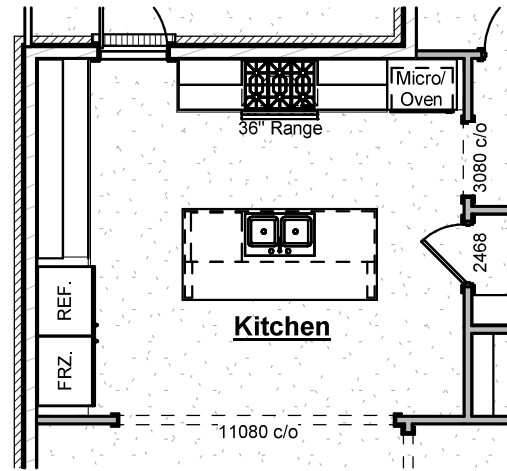

the SAWGRASS

Plan Options

Covered Patio Extension

-Adds approx. 83 sf of additional Covered Patio for an approx. total of 283 sf

Outdoor Gas Log Fireplace (Rear Location)

-Adds outdoor fireplace with siding or brick to match house, cedar beam mantel, firebox, gas logs & electrical outlet above fireplace

-Adds outdoor fireplace with siding or brick to match house, cedar beam mantel, firebox, gas logs & electrical outlet above fireplace

HARRIS DOYLE
HOMES

Chef's Kitchen with Double Oven

- Includes Frigidaire Gallery cooktop, wood hood, 2 wall ovens, microwave & dishwasher

Gourmet Kitchen Option

- Frigidaire 36" Professional slide-in range, wood hood, 2 wall ovens, microwave in island, dishwasher, built-in refrigerator & freezer.
- Please see additional gourmet kitchen structural option sheet