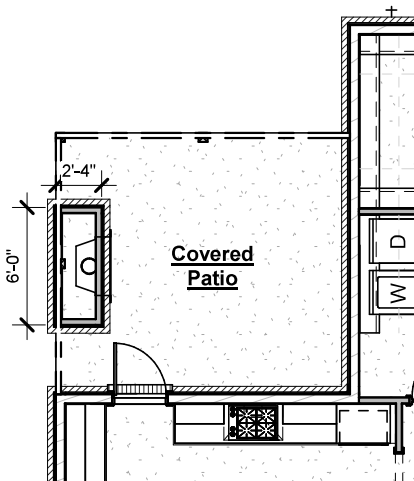

the SAWGRASS

Plan Options

Covered Patio Extension

-Adds approx. 83 sf of additional Covered Patio for an approx. total of 283 sf

Outdoor Gas Log Fireplace (Rear Location)

-Adds outdoor fireplace with siding or brick to match house, cedar beam mantel, firebox, gas logs & electrical outlet above fireplace

Outdoor Gas Log Fireplace (Left Side Location)

-Adds outdoor fireplace with siding or brick to match house, cedar beam mantel, firebox, gas logs & electrical outlet above fireplace

Outdoor Gas Log Fireplace (Right Side Location)