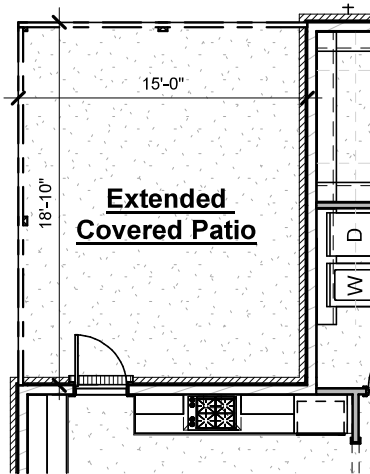

the SAWGRASS

Plan Options

Covered Patio Extension

-Adds approx. 83 sf of additional Covered Patio for an approx. total of 283 sf

Outdoor Gas Log Fireplace (Rear Location)

-Adds outdoor fireplace with siding or brick to match house, cedar beam mantel, firebox, gas logs & electrical outlet above fireplace

Outdoor Gas Log Fireplace (Left Side Location)

-Adds outdoor fireplace with siding or brick to match house, cedar beam mantel, firebox, gas logs & electrical outlet above fireplace

Outdoor Gas Log Fireplace (Right Side Location)