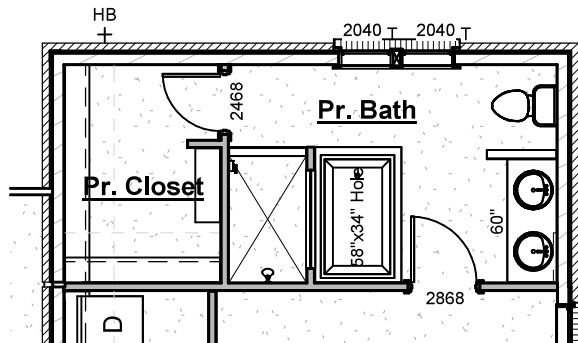

Primary Bathroom Tub

- -Adds drop in tub with tile surround
- -Relocates Primary Shower
- -Removes 2'-0" x 5'-0" window with (2) 2'-0" x 4'-0" windows
- -Reduces Primary closet