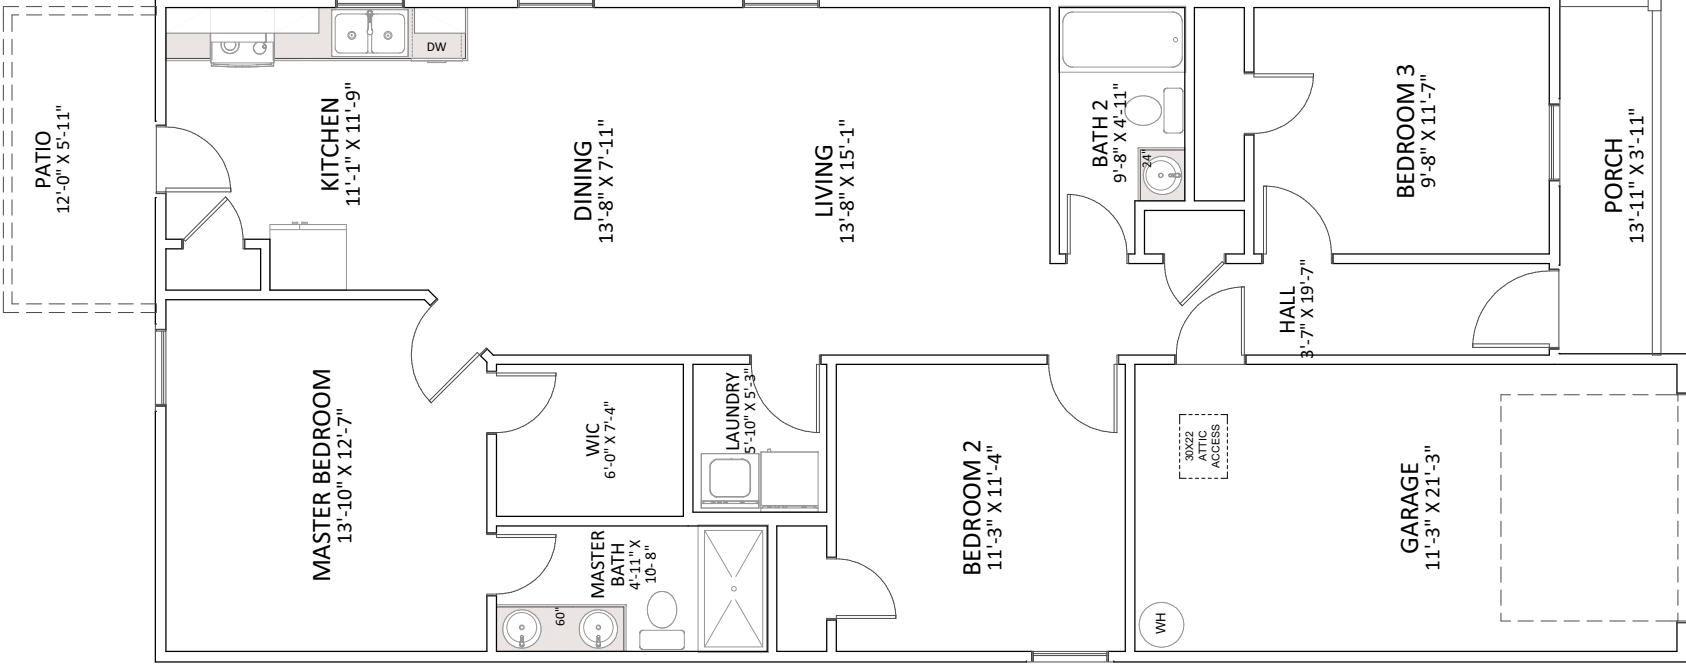

# The Wesley

with Upgraded Patio

3 Bedrooms  
2 Bathrooms  
1236 Sq. Ft.

Handicap accessible floor plans are available by request. Please talk with your agent to find out more.

**NOTE: PRICES, SPECIFICATIONS, AND DIMENSIONS ARE APPROXIMATE AND SUBJECT TO CHANGE WITHOUT NOTICE.**

DATE:	6/16/2026
SCALE:	NTS
SHEET:	

The Wesley with Upgraded Patio  
Sales Brochure  
Advantage Series

Enchanted Construction  
1479 Mt. Lebanon Rd  
Campobello, SC 29322

**1236**  
**SQ FT**

# The Wesley

with Master Upgrade

3 Bedrooms  
2 Bathrooms  
1236 Sq. Ft.

Handicap accessible floor plans are available by request. Please talk with your agent to find out more.

**NOTE: PRICES, SPECIFICATIONS, AND DIMENSIONS ARE APPROXIMATE AND SUBJECT TO CHANGE WITHOUT NOTICE.**