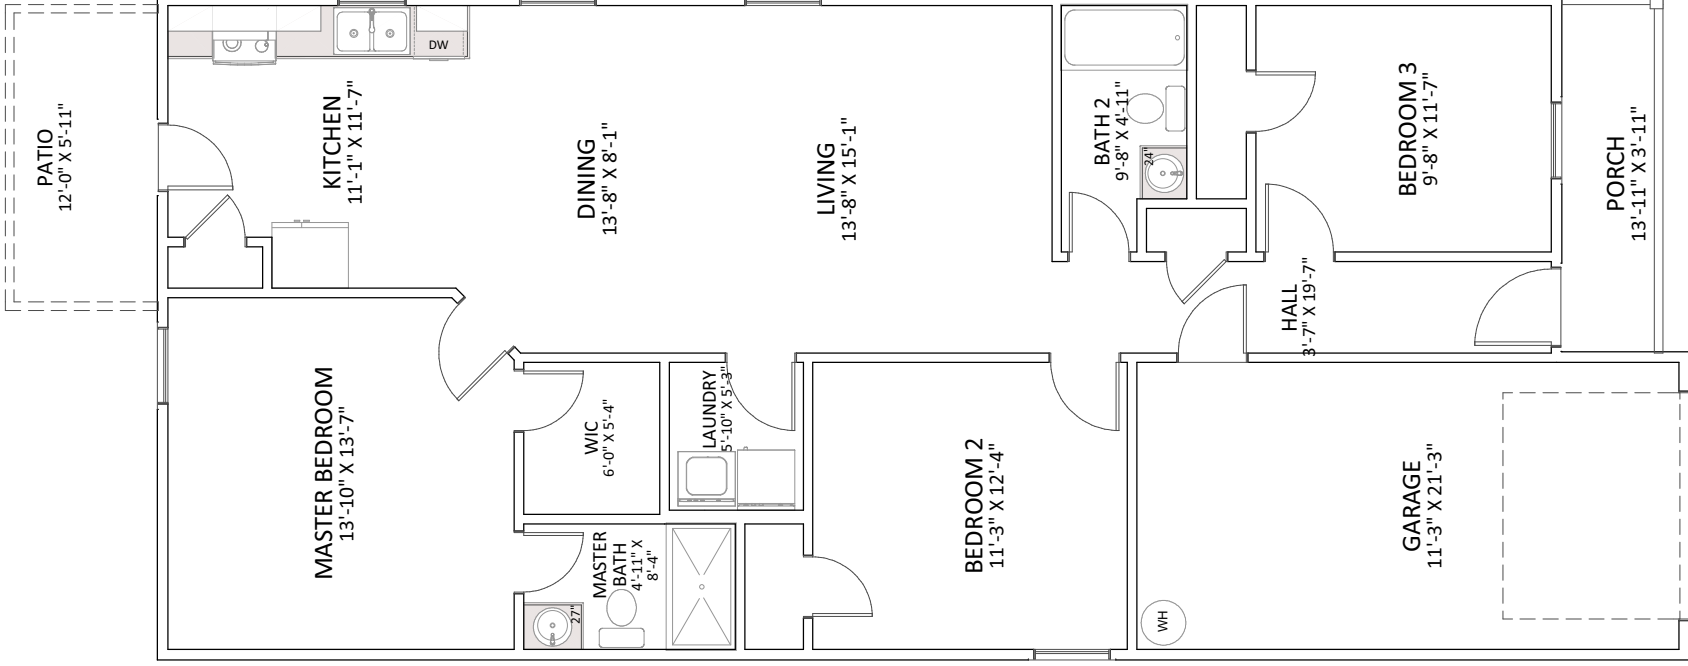

**1236  
SQ FT**

# The Wesley

3 Bedrooms  
2 Bathrooms  
1236 Sq. Ft.

Handicap accessible floor plans are available by request. Please talk with your agent to find out more.

**NOTE: PRICES, SPECIFICATIONS, AND DIMENSIONS ARE APPROXIMATE AND SUBJECT TO CHANGE WITHOUT NOTICE.**

**1236**  
**SQ FT**

# The Wesley

with Upgraded Patio

3 Bedrooms  
2 Bathrooms  
1236 Sq. Ft.

Handicap accessible floor plans are available by request. Please talk with your agent to find out more.

**NOTE: PRICES, SPECIFICATIONS, AND DIMENSIONS ARE APPROXIMATE AND SUBJECT TO CHANGE WITHOUT NOTICE.**