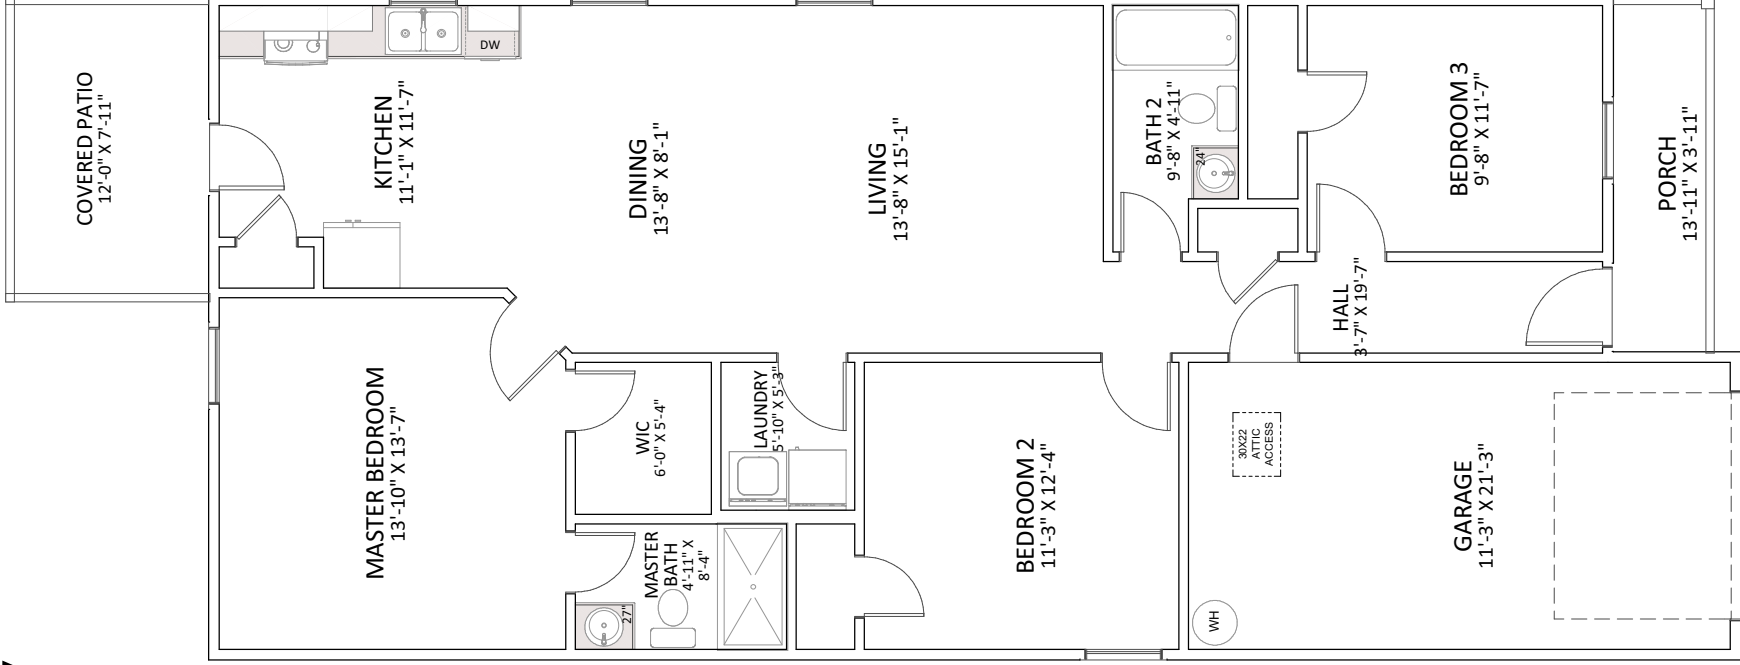

# The Wesley

3 Bedrooms  
2 Bathrooms  
1236 Sq. Ft.

Handicap accessible floor plans are available by request. Please talk with your agent to find out more.

**NOTE: PRICES, SPECIFICATIONS, AND DIMENSIONS ARE APPROXIMATE AND SUBJECT TO CHANGE WITHOUT NOTICE.**

**1236**  
**SQ FT**

# The Wesley

with Upgraded Patio

3 Bedrooms  
2 Bathrooms  
1236 Sq. Ft.

Handicap accessible floor plans are available by request. Please talk with your agent to find out more.

**NOTE: PRICES, SPECIFICATIONS, AND DIMENSIONS ARE APPROXIMATE AND SUBJECT TO CHANGE WITHOUT NOTICE.**