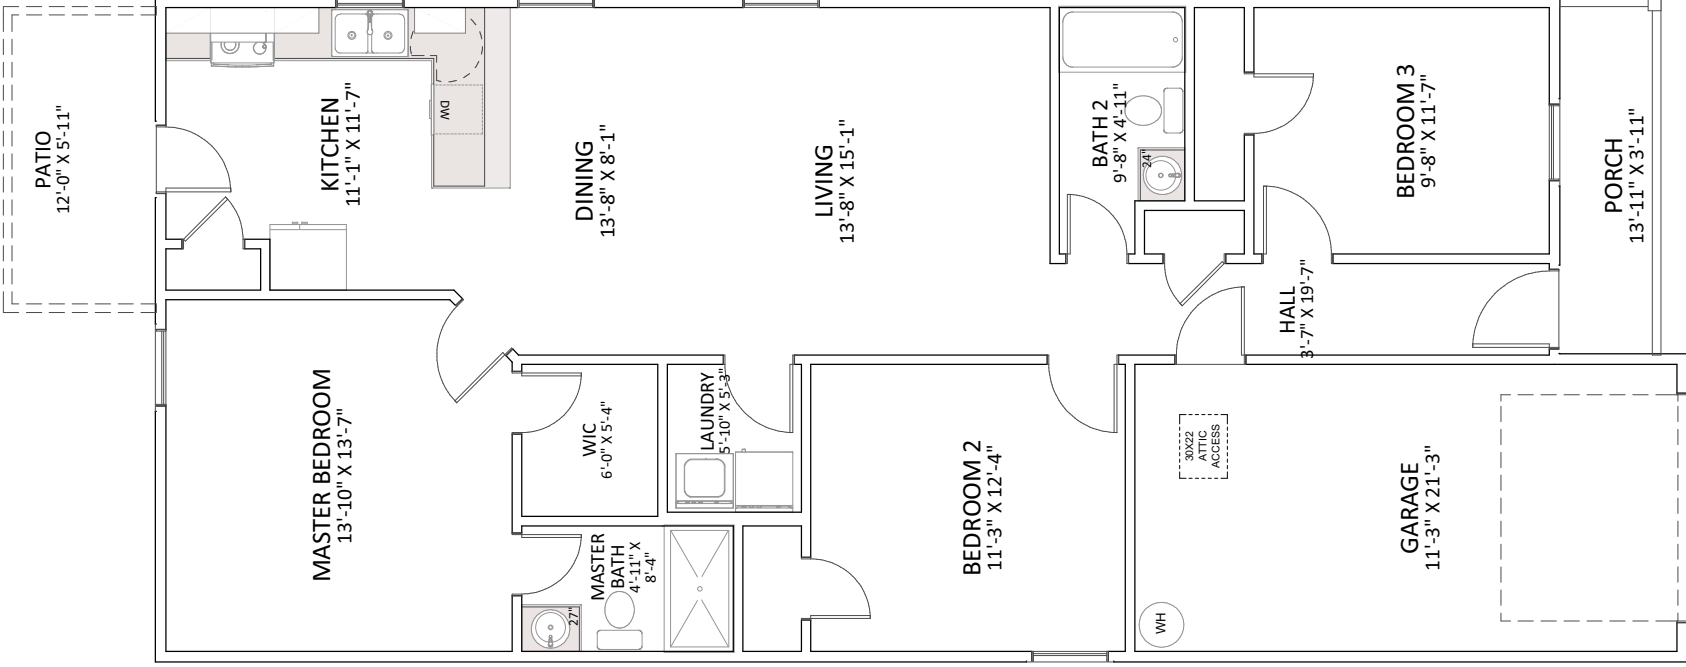

# The Wesley

with Upgraded Patio

3 Bedrooms  
2 Bathrooms  
1236 Sq. Ft.

Handicap accessible floor plans are available by request. Please talk with your agent to find out more.

**NOTE: PRICES, SPECIFICATIONS, AND DIMENSIONS ARE APPROXIMATE AND SUBJECT TO CHANGE WITHOUT NOTICE.**

# The Wesley

with Master Upgrade

3 Bedrooms  
2 Bathrooms  
1236 Sq. Ft.

Handicap accessible floor plans are available by request. Please talk with your agent to find out more.

**NOTE: PRICES, SPECIFICATIONS, AND DIMENSIONS ARE APPROXIMATE AND SUBJECT TO CHANGE WITHOUT NOTICE.**

**1236**  
**SQ FT**

# The Wesley

with Kitchen Upgrade

3 Bedrooms  
2 Bathrooms  
1236 Sq. Ft.

Handicap accessible floor plans are available by request. Please talk with your agent to find out more.

**NOTE: PRICES, SPECIFICATIONS, AND DIMENSIONS ARE APPROXIMATE AND SUBJECT TO CHANGE WITHOUT NOTICE.**