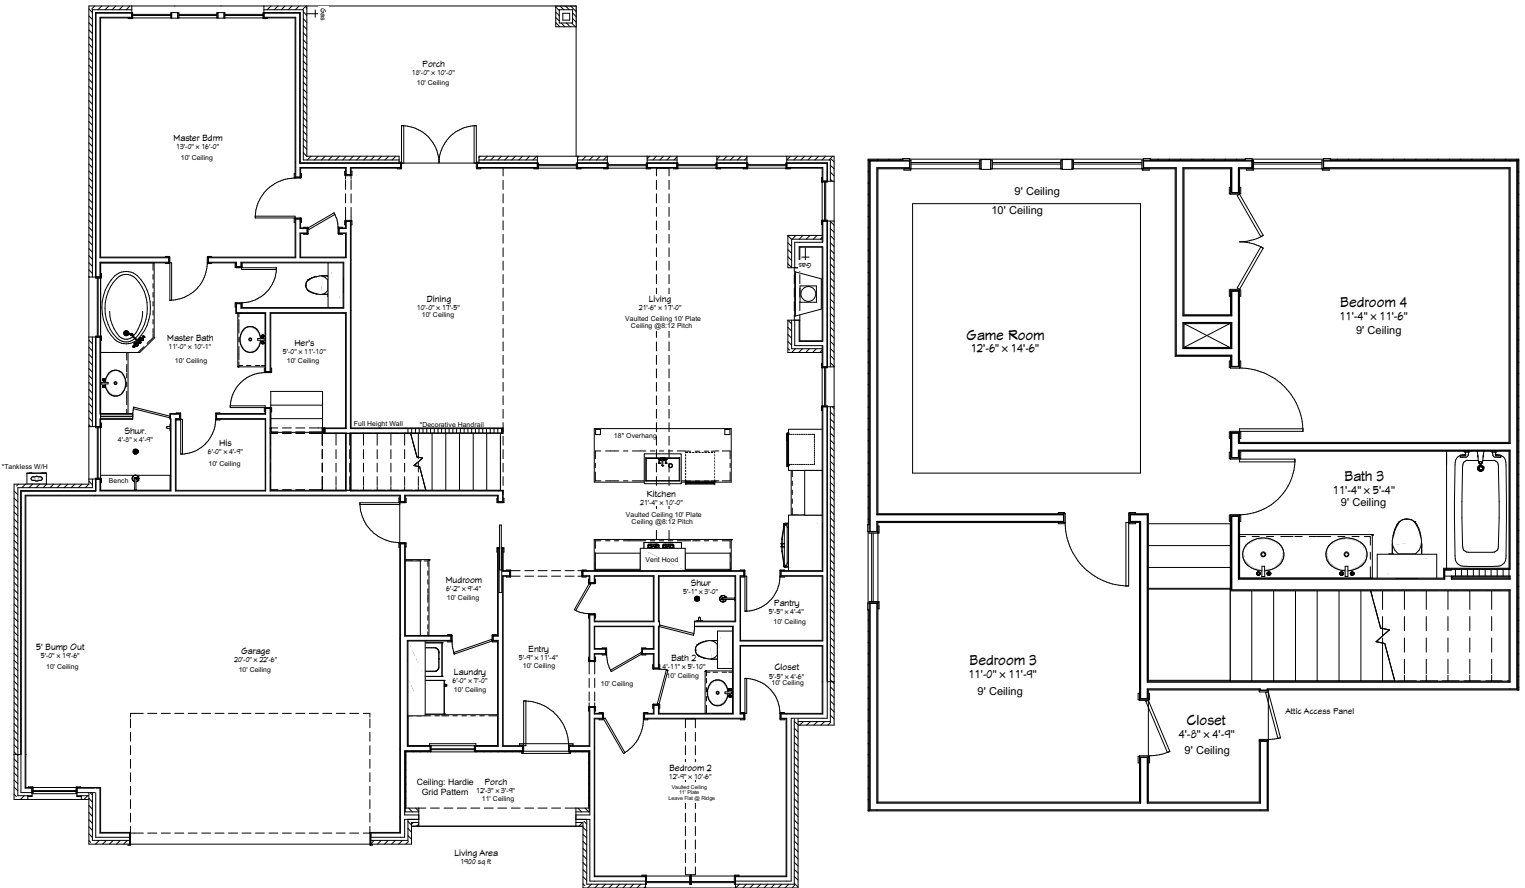

# REECE HOMES

1805 REGISTER COURT

MISSION RANCH NEIGHBORHOOD

4 BDRM | 3 BATH | 2520 SF

Introducing the “Lydia” to the Reece Homes family of plans. This newly designed two story home was created with you and your family in mind. Featuring 4 bedrooms, 3 baths, a study, an upstairs gameroom, an open concept living area featuring a vaulted ceiling and a Reece Homes signature mudroom, this home is perfectly designed! Relax in the master suite complete with his and hers closets, a large garden tub and a walk-in shower. Our “Lydia” plan is waiting for you to make our house, your home!

## 1805 REGISTER COURT

4 BDRM | 3 BATH | 2520 SF

[WWW.REECE-HOMES.COM](http://WWW.REECE-HOMES.COM)

**BUILT THE WAY WE LIVE** | At Reece Homes we take great care in personalizing every home to meet each family right where they are. Truly unique, the Reece Homes building experience provides in house drafting, personalized design assistance, and constant communication throughout construction.