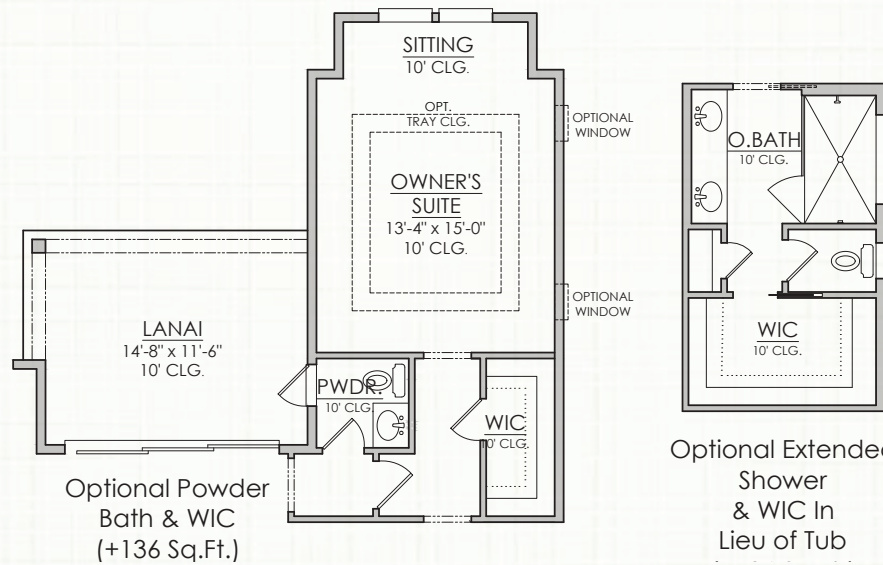

## FIRST FLOOR

Builder reserves the right to change elevations, dimensions, square footages, specifications, materials, options, and pricing without notice. Renderings and floorplans are not to scale and may vary from actual plans

# WASHINGTON

2,000 SQUARE FEET | 3 BR | 2 BATH

## OPTIONS

Elevation B

Elevation C

Builder reserves the right to change elevations, dimensions, square footages, specifications, materials, options, and pricing without notice. Renderings and floorplans are not to scale and may vary from actual plans