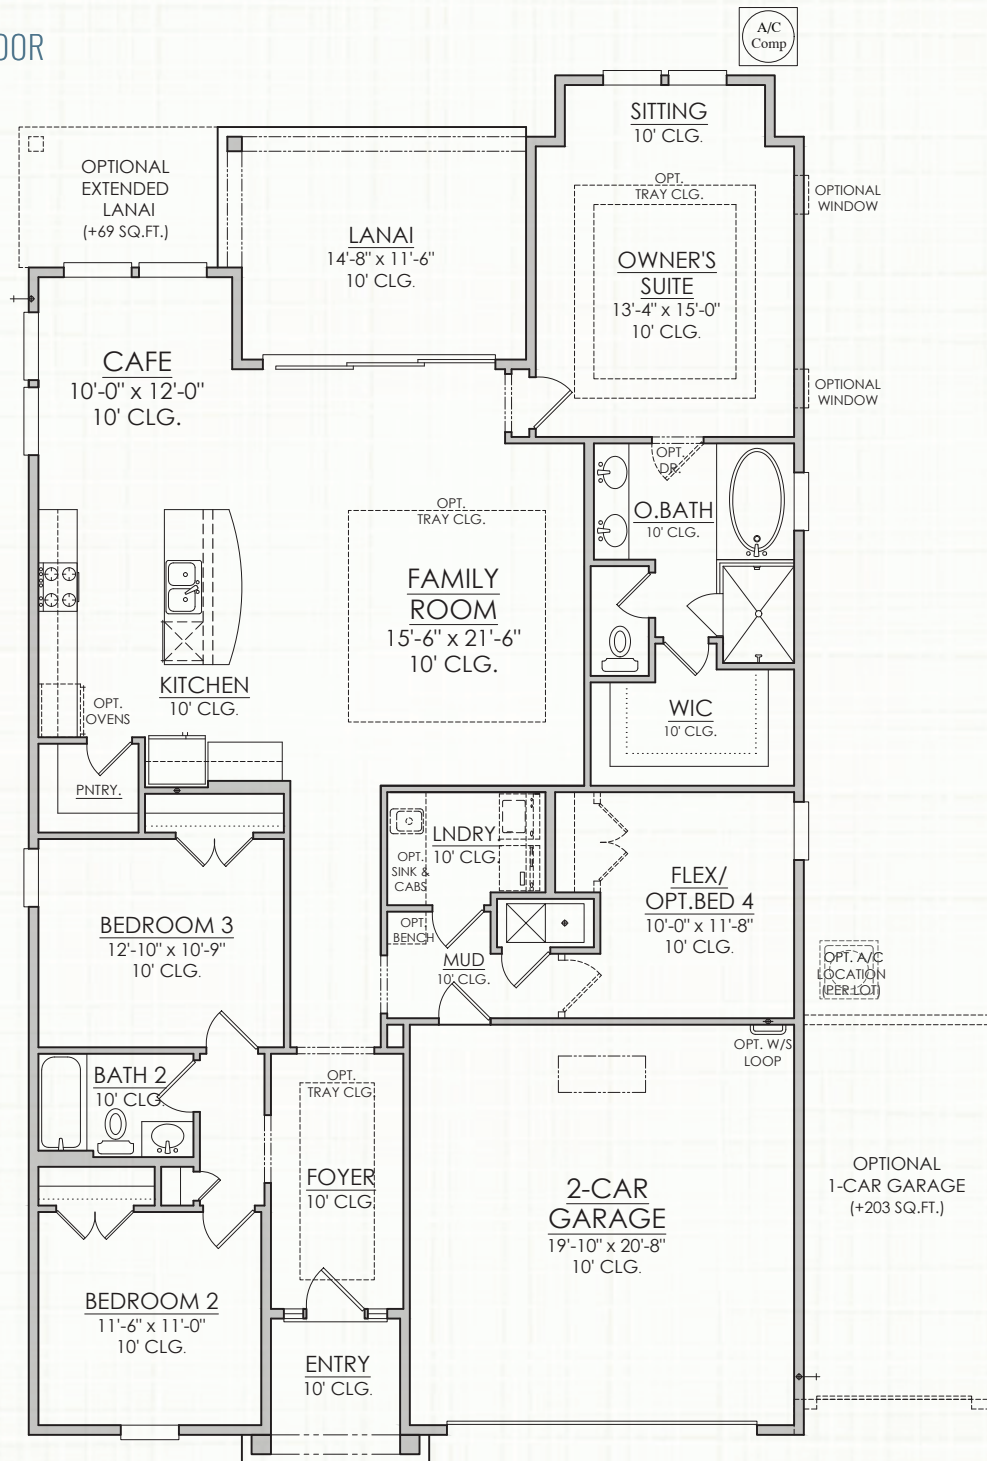

# WASHINGTON

2,000 SQUARE FEET | 3 BR | 2 BATH

ELEVATION C

ELEVATION B

ELEVATION D

*Silver Landing at SilverLeaf*

MYRIVERSIDEHOME.COM

  
**RIVERSIDE  
HOMES**  
Build With Confidence

# WASHINGTON

2,000 SQUARE FEET | 3 BR | 2 BATH

## FIRST FLOOR

Builder reserves the right to change elevations, dimensions, square footages, specifications, materials, options, and pricing without notice. Renderings and floorplans are not to scale and may vary from actual plans