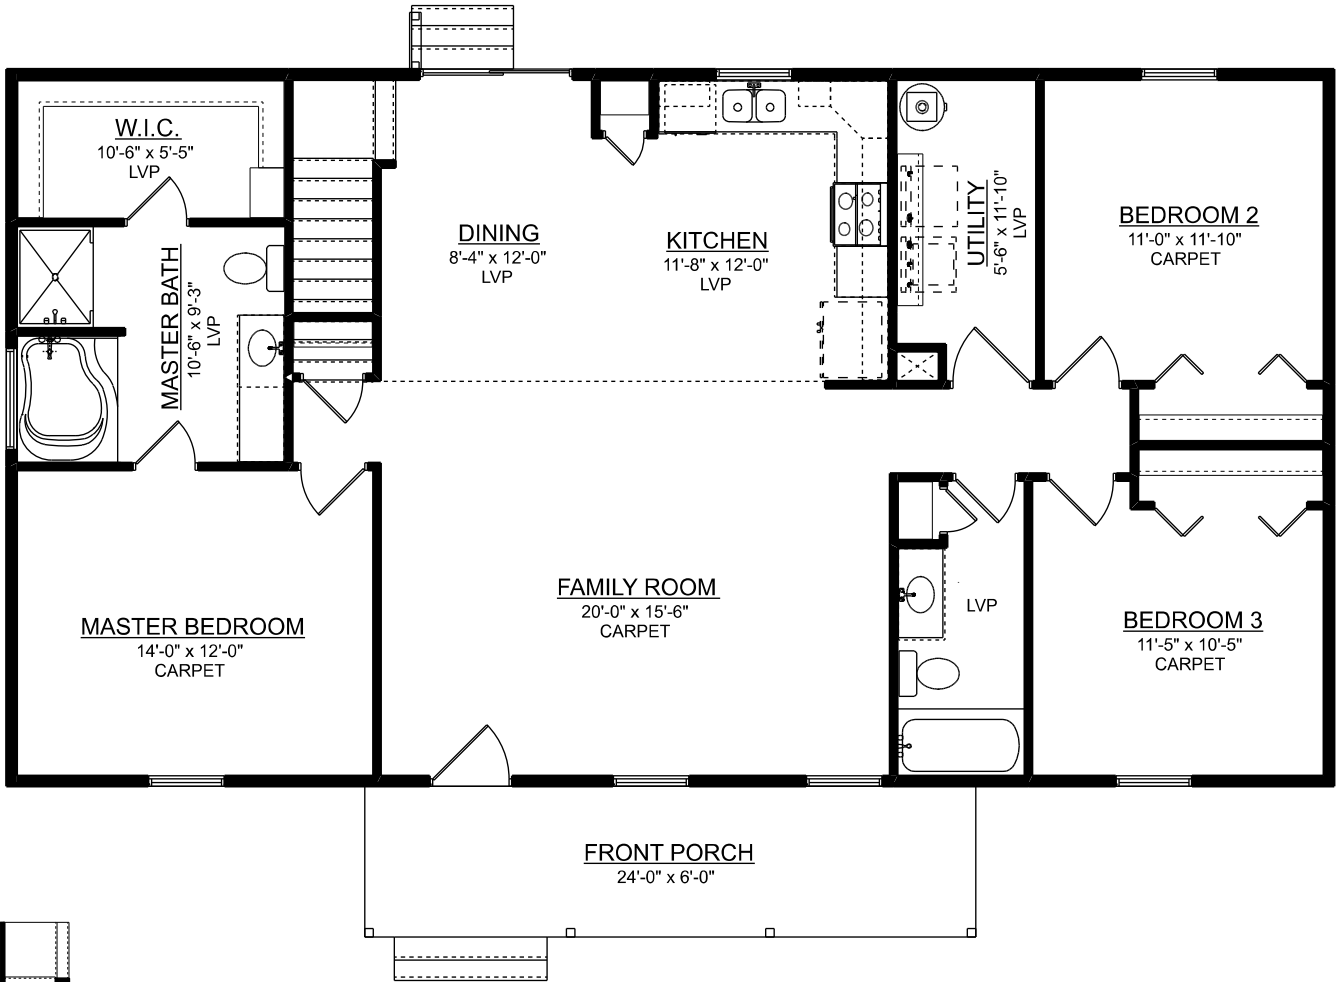

1456 Square Feet
3 Bedrooms
2 Baths
Unfinished Bonus

WOODHAVEN

WILLOW

Open Concept
MODERN FARMHOUSE

OAK

MAPLE

Call us about your dream home!

877-358-9199

SedgewickHomes.com

POPLAR

SPRUCE

UNFINISHED BONUS ROOM
52'-0" x 13'-0"

Willow Elevation Floor Plan

© "Copyright Sedgewick Homes LLC.
All Rights Reserved"

Please see sales agent for plan differences.

These drawings are for illustration purposes only.

All dimensions are approximate and elevations may reflect optional features and colors. Square footage may vary by elevation.