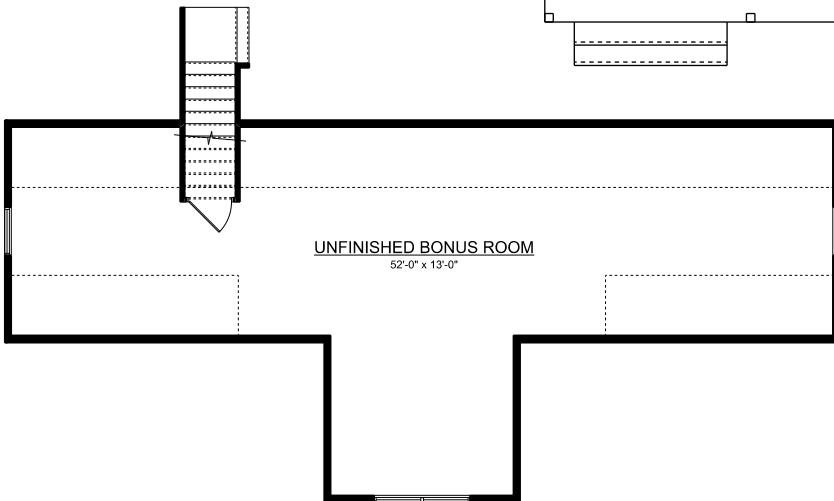

SedgewickHomes.com

POPLAR

SPRUCE

UNFINISHED BONUS ROOM
52'-0" x 13'-0"

Willow Elevation Floor Plan

© "Copyright Sedgewick Homes LLC.
All Rights Reserved"

Please see sales agent for plan differences.

These drawings are for illustration purposes only.

All dimensions are approximate and elevations may reflect optional features and colors. Square footage may vary by elevation.