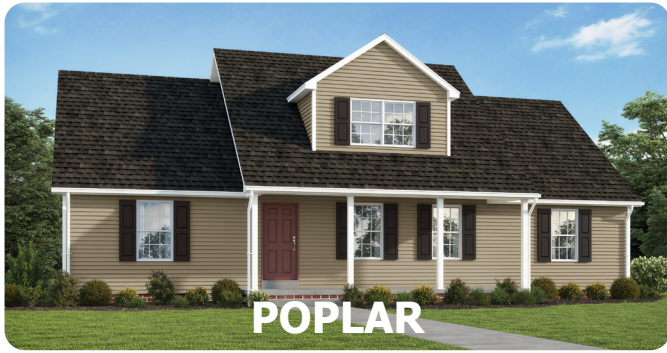

1456 Square Feet
3 Bedrooms
2 Baths
Unfinished Bonus

WOODHAVEN

WILLOW

Open Concept
MODERN FARMHOUSE

OAK

MAPLE

Call us about your dream home!

877-358-9199

SedgewickHomes.com

POPLAR

SPRUCE

UNFINISHED BONUS ROOM
52'-0" x 13'-0"

Willow Elevation Floor Plan

© "Copyright Sedgewick Homes LLC.
All Rights Reserved"

Please see sales agent for plan differences.

These drawings are for illustration purposes only.

All dimensions are approximate and elevations may reflect optional features and colors. Square footage may vary by elevation.