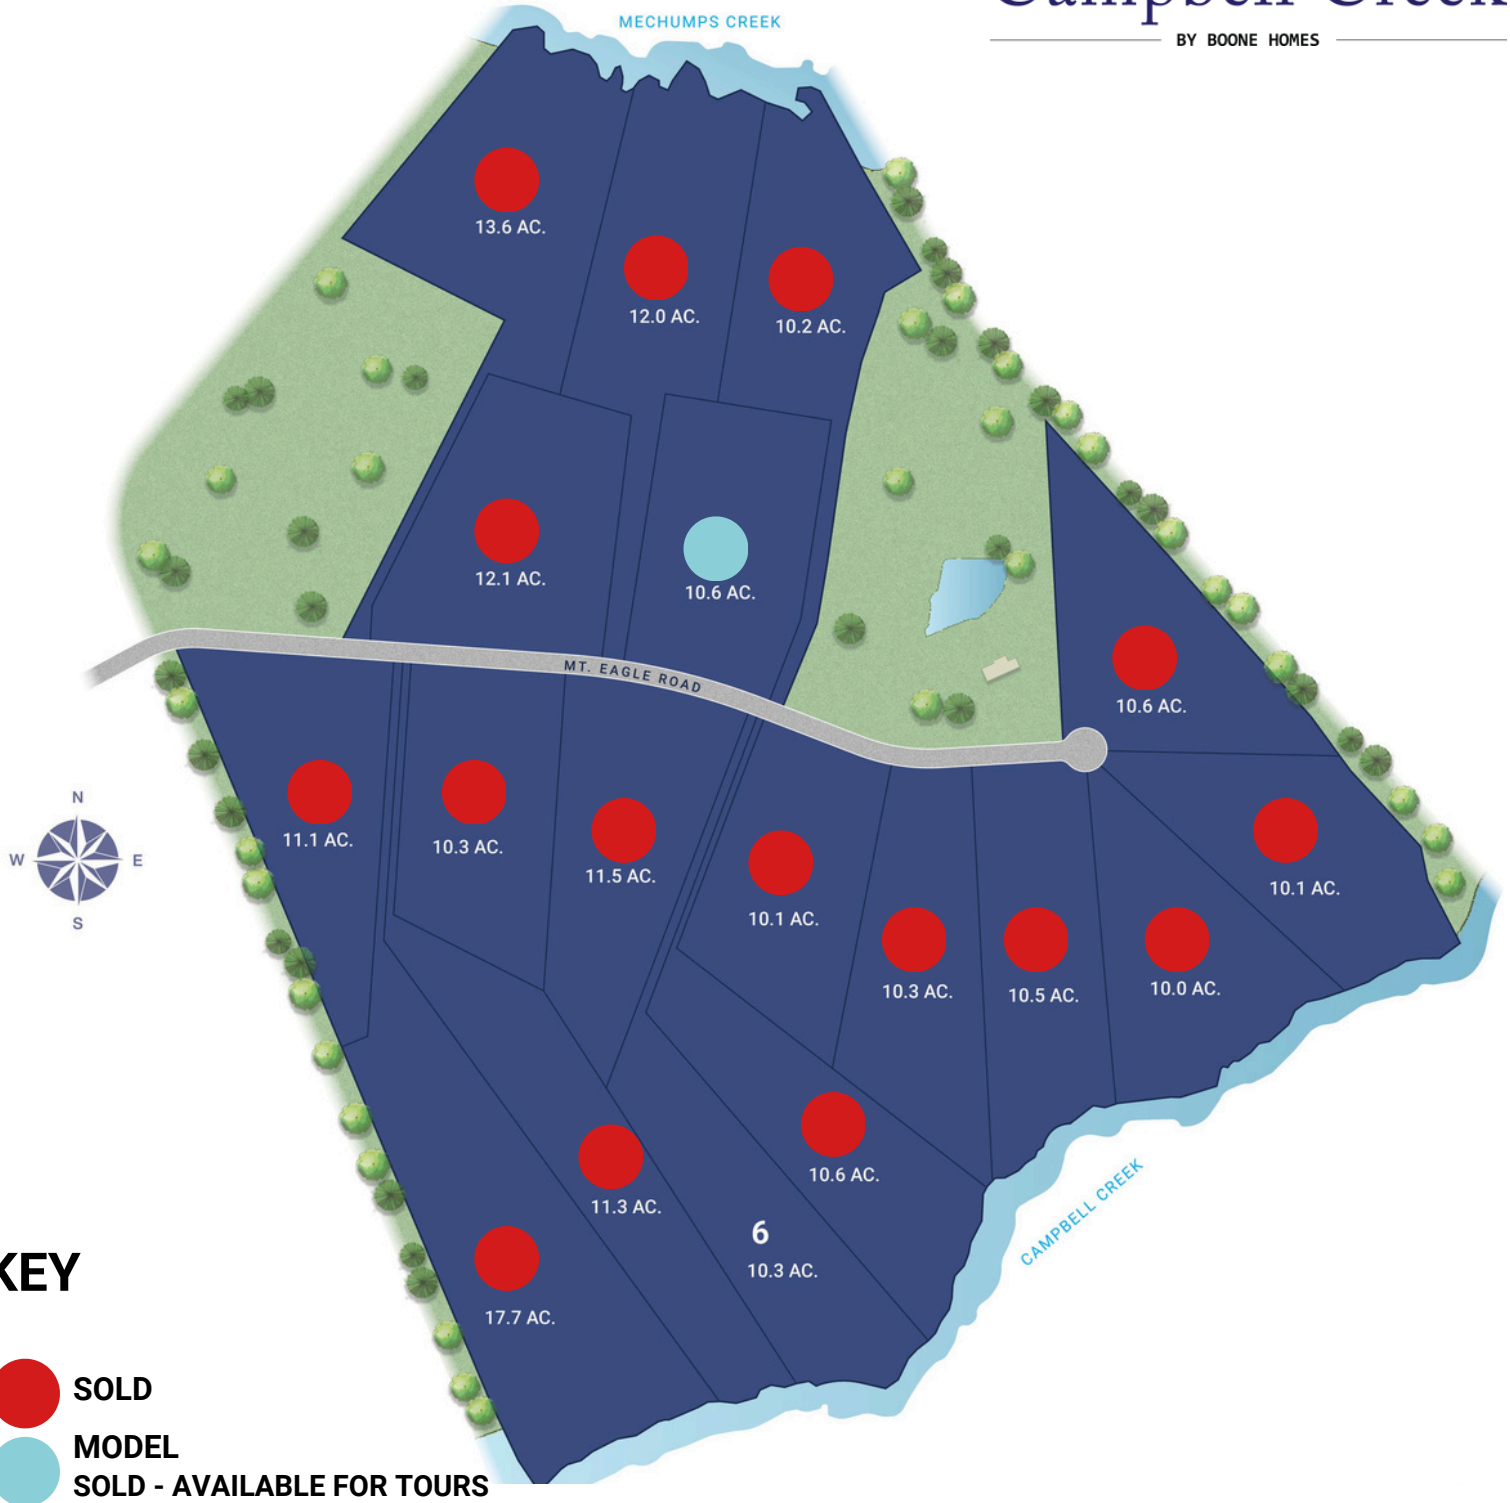

THE RESERVE AT CAMPBELL CREEK

Boone Homes

THE RESERVE AT
Campbell Creek
BY BOONE HOMES

Artist rendering. All plans and details are approximate and subject to change. Illustration may not represent finished development details.