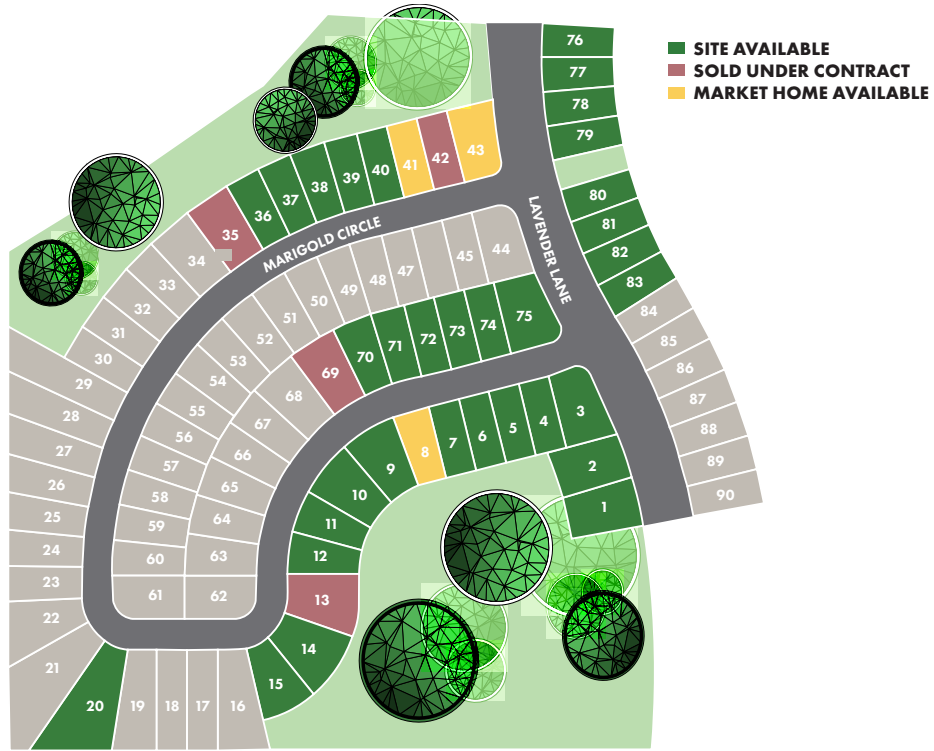

PRAIRIE RIDGE WEST

Pella, Iowa

AVAILABLE HOMES

COMING SOON
3121 MARIGOLD CIRCLE
\$583,250 - LOT 8

COMING SOON
3261 MARIGOLD CIRCLE
\$417,995 - LOT 41

COMING SOON
3269 MARIGOLD CIRCLE
\$454,075 - LOT 43

FOR MORE INFORMATION - P: 515-216-1015 | E: INFO@DESTINYHOMESUSA.COM

BUYDESTINYHOMES.COM

PRAIRIE RIDGE WEST

Pella, Iowa

AVAILABLE HOMESITES

Lot	Address	Lot Size (acre)	Lot Type	Lot	Address	Lot Size (acre)	Lot Type
1	917 Lavender Lane	.28	Daylight	40	3257 Marigold Circle	.19	Walkout
2	925 Lavender Lane	.29	Daylight	70	3120 Marigold Circle	.21	Standard
3	3101 Marigold Circle	.29	Daylight	71	3116 Marigold Circle	.21	Standard
4	3105 Marigold Circle	.19	Daylight	72	3112 Marigold Circle	.19	Standard
5	3109 Marigold Circle	.19	Walkout	73	3108 Marigold Circle	.19	Standard
6	3113 Marigold Circle	.19	Walkout	74	3104 Marigold Circle	.19	Standard
7	3117 Marigold Circle	.19	Walkout	75	3100 Marigold Circle	.30	Standard
9	3125 Marigold Circle	.28	Walkout	76	1104 Lavender Lane	.20	Standard
10	3133 Marigold Circle	.28	Walkout	77	1100 Lavender Lane	.20	Standard
11	3141 Marigold Circle	.21	Walkout	78	1024 Lavender Lane	.20	Standard
12	3145 Marigold Circle	.21	Walkout	79	1020 Lavender Lane	.19	Standard
14	3153 Marigold Circle	.31	Walkout	80	1016 Lavender Lane	.20	Standard
15	3157 Marigold Circle	.26	Walkout	81	1012 Lavender Lane	.20	Standard
20	3177 Marigold Circle	.50	Standard	82	1008 Lavender Lane	.20	Standard
36	3241 Marigold Circle	.20	Walkout	83	1005 Lavender Lane	.21	Standard
37	3245 Marigold Circle	.20	Walkout				
38	3249 Marigold Circle	.20	Walkout				
39	3253 Marigold Circle	.20	Walkout				