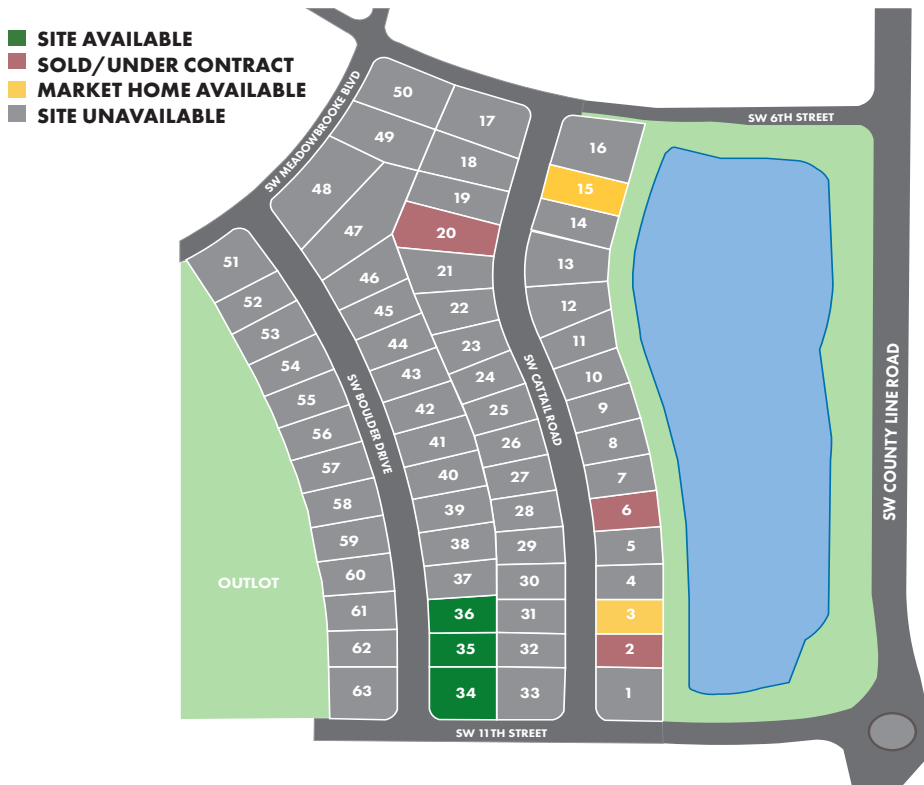

# HOPE MEADOWS PLAT 2

## AVAILABLE HOMESITES

Lot #	Address	Lot Size (sq ft)	Lot Pricing	Lot Style
34	1089 SW Boulder Drive	13303	Call for Pricing	Standard
35	1059 SW Boulder Drive	8814	Call for Pricing	Standard
36	1031 SW Boulder Drive	9189	Call for Pricing	Standard