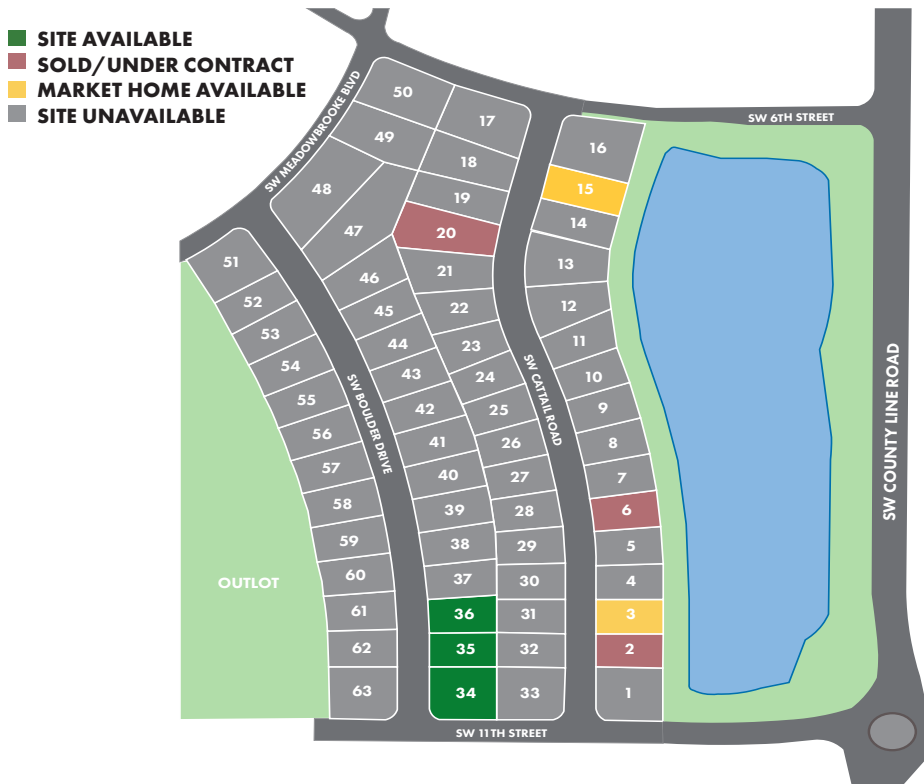

HOPE MEADOWS PLAT 2

Grimes, Iowa

AVAILABLE HOMES