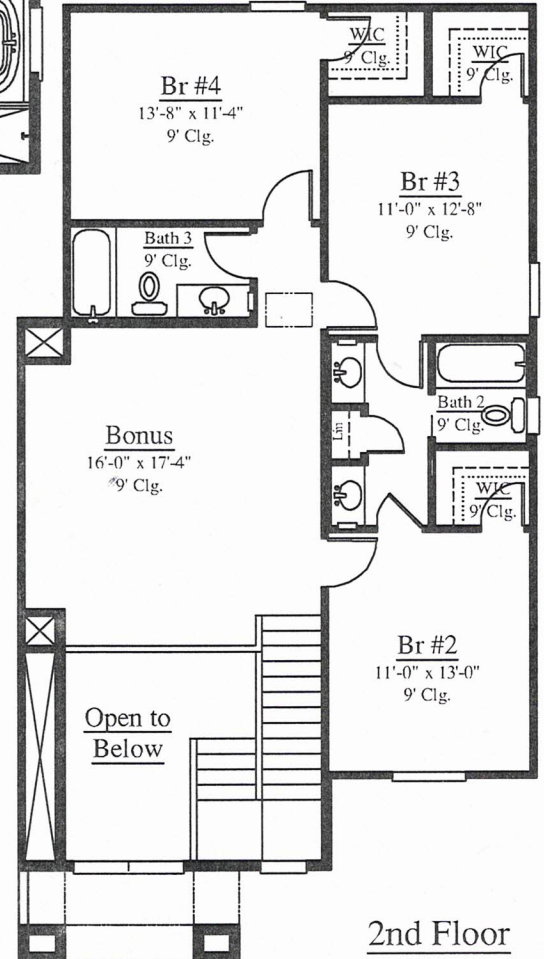

# Plan 2736

Width: 50'-0" Depth: 52'-0"

4 Bedroom - 3.5 Bath

2736 Square Feet

*A-Lap*

*B-Lap*

*C-Lap*

# Plan 2736

4 Bedroom - 3.5 Bath

Width: 50'-0" Depth: 52'-0"

2736 Square Feet

1st Floor

2nd Floor