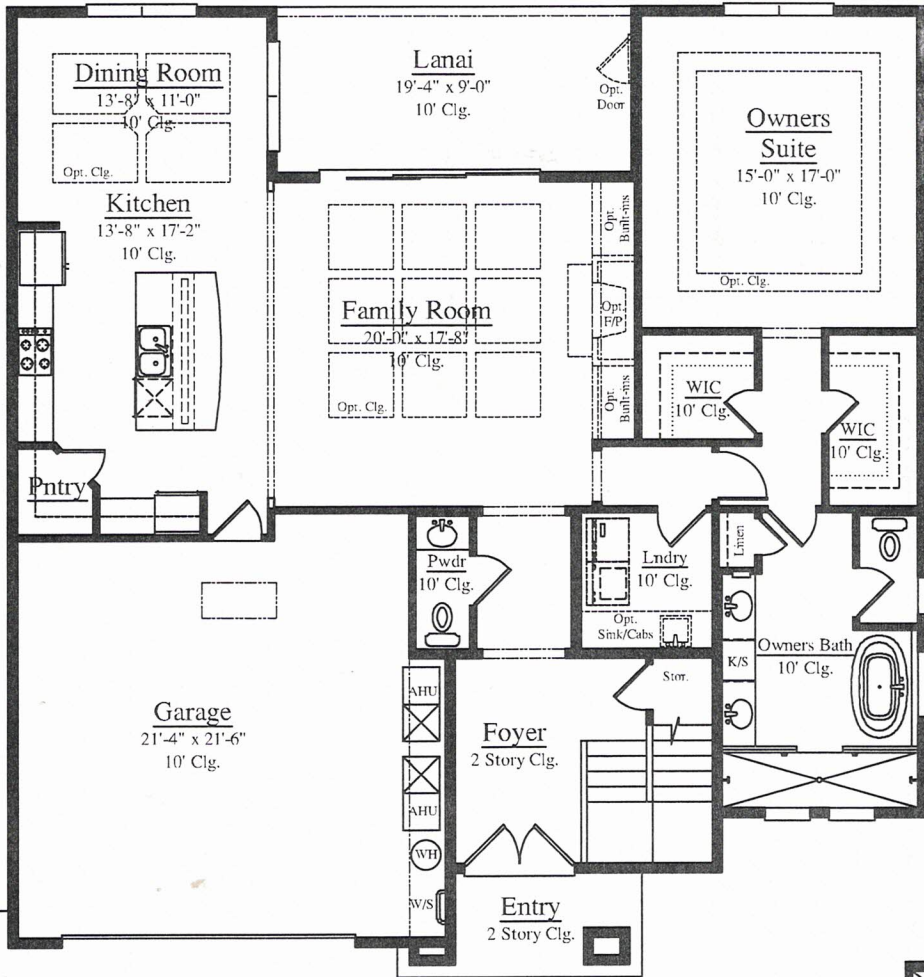

# Plan 2736

Width: 50'-0" Depth: 52'-0"

4 Bedroom - 3.5 Bath

2736 Square Feet

*A-Lap*

*B-Lap*

*C-Lap*

# Plan 2736

4 Bedroom - 3.5 Bath

Width: 50'-0" Depth: 52'-0"

2736 Square Feet

1st Floor

2nd Floor