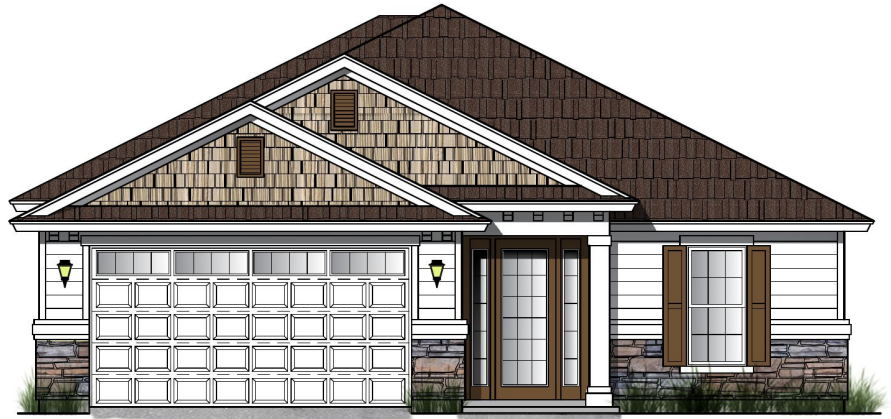

Plan 1865

Width: 40'-0" Depth: 62'-0"

3/4 Bedroom - 2 Bath

1865 Square Feet

A-Lap

B-Lap

C-Lap

D-Lap

Plan 1865

3/4 Bedroom - 2 Bath

Width: 40'-0" Depth: 62'-0"

1865 Square Feet