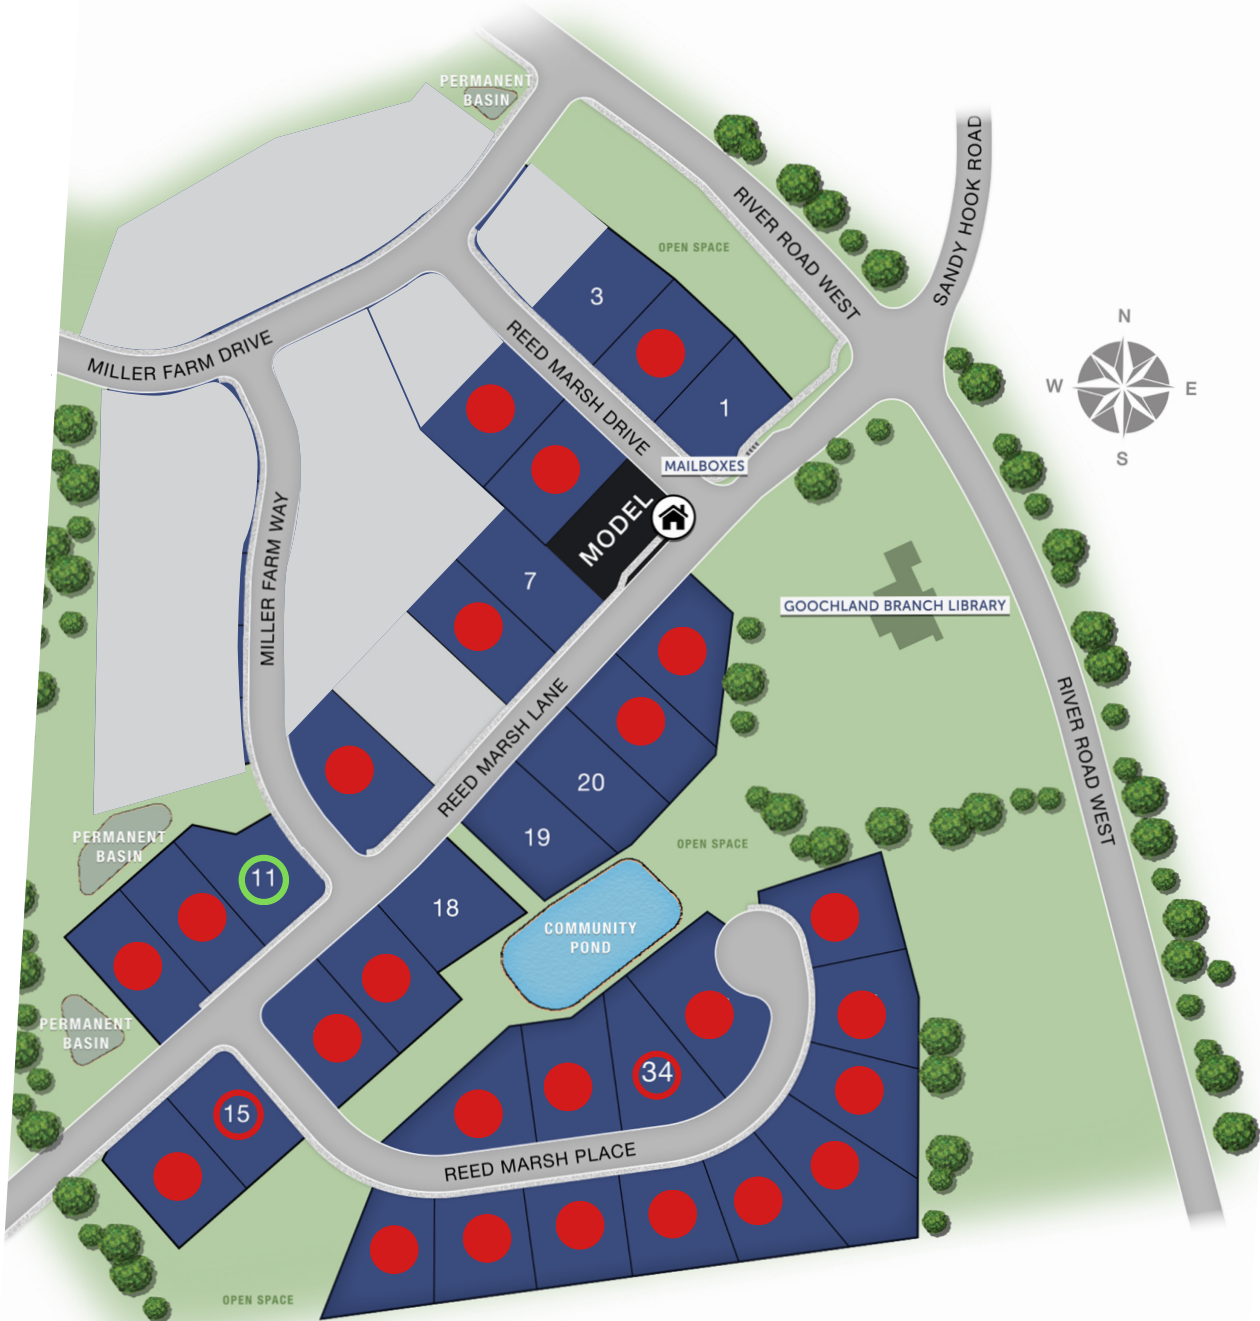

REED MARSH

Boone Homes

KEY

- QUICK MOVE-IN
- RESERVED
- SOLD