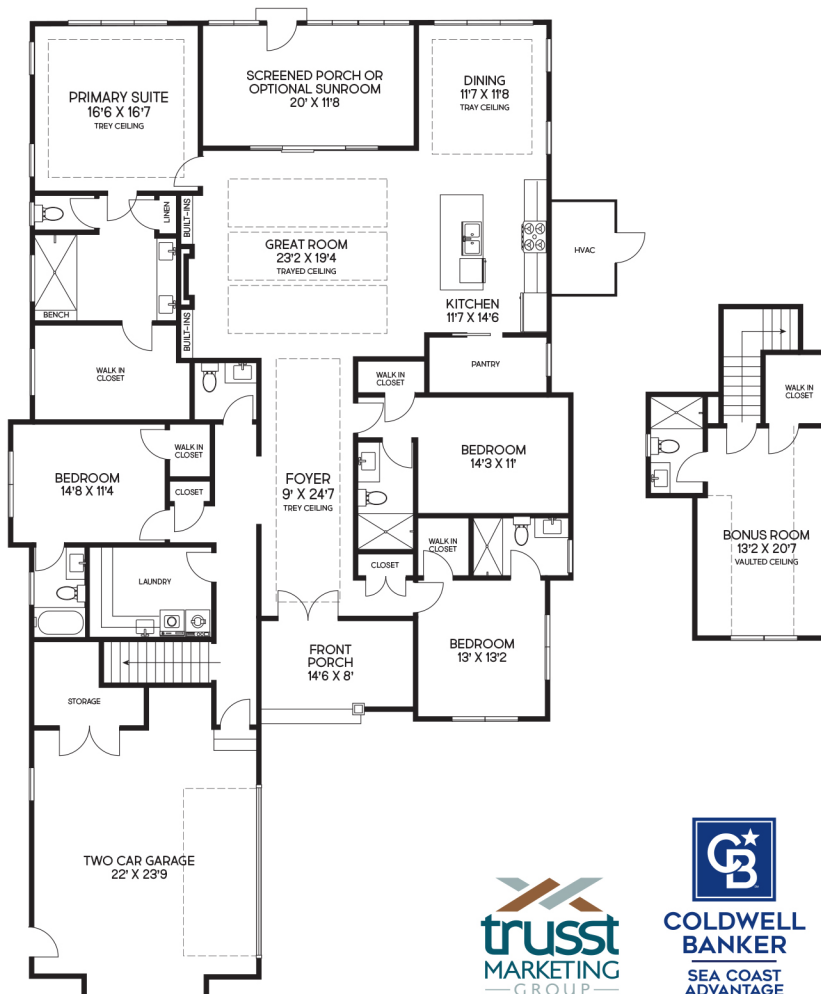

FAYE'S MEADOW
AT MOTTS LANDING

THE LAKE WORTH

3695 SQ. FT.

4 BEDROOMS

4.5 BATHS

BONUS ROOM

2 CAR GARAGE

For illustration purposes only. All representations, dimensions and specifications may vary from those depicted and are subject to revision, change and/or substitution without notice.