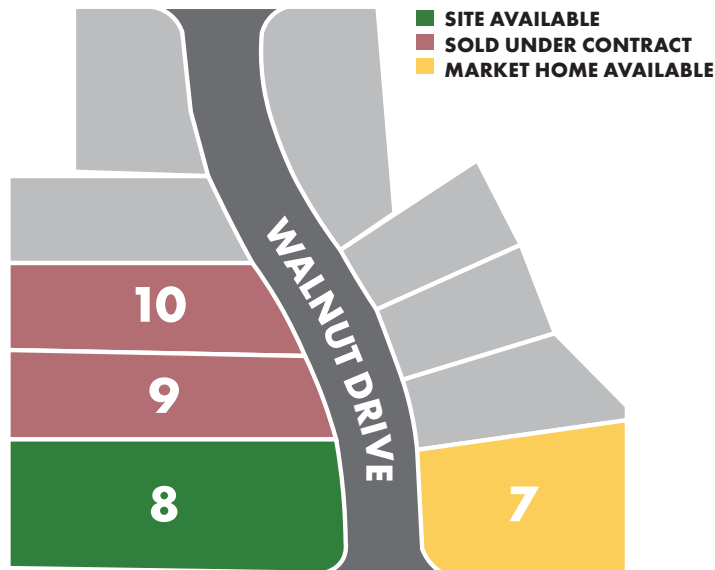

SUNSET ESTATES

Norwalk, Iowa

AVAILABLE HOMES & HOMESITES

AVAILABLE NOW

**900 WALNUT DRIVE
\$440,500 - LOT 7**

Lot #	Address	Lot Size (sq ft)	Lot Price	Lot Style
8	901 Walnut Drive	19641	Call for Pricing	Standard