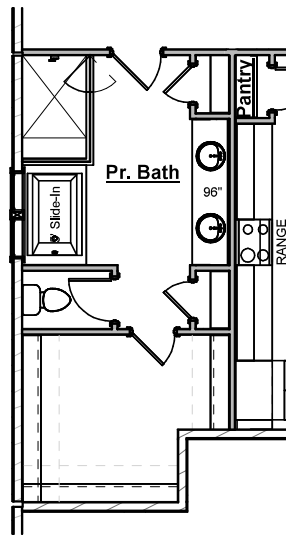

Primary Bathroom Tub

- -Adds drop in tub with tile surround, ledge of tub creates small bench in shower