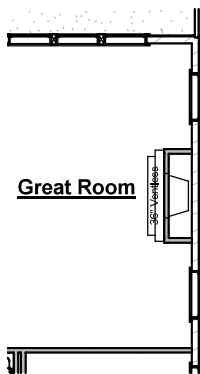

the PORTSMOUTH

Plan Options

12ft Sliding Glass Door

-Adds 12ft sliding glass door & omits (3) 2'-8"x5'-0" windows from Great Room

Outdoor Gas Log Fireplace

-Adds outdoor fireplace with siding or brick to match house, cedar beam mantel, firebox, gas logs & electrical outlet above fireplace

Outdoor Gas Log Fireplace

-Adds outdoor fireplace with siding or brick to match house, cedar beam mantel, firebox, gas logs & electrical outlet above fireplace

3rd Car Garage

-Adds approx. 253sf to garage
-Adds additional garage door

- Adds drop in tub with tile surround, ledge of tub creates small bench in shower

Spa Shower

- Includes:
 - (2) Semi-Frameless shower glass door
 - (2) Shower heads with separate controls
 - Increases vanity to 180" & adds knee space

Great Room Fireplace Bump-In

- Adds fireplace to Great Room
- Includes trim-built mantel, firebox, 18" gas logs, tile surround, & electrical outlet above fireplace

Great Room Fireplace Bump-Out

- Adds fireplace to Great Room
- Includes trim-built mantel, firebox, 18" gas logs, tile surround, & electrical outlet above fireplace