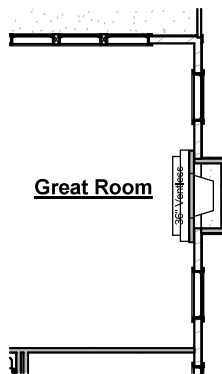

the PORTSMOUTH

Plan Options

12ft Sliding Glass Door

-Adds 12ft sliding glass door & omits (3) 2'-8"x5'-0" windows from Great Room

Outdoor Gas Log Fireplace

-Adds outdoor fireplace with siding or brick to match house, cedar beam mantel, firebox, gas logs & electrical outlet above fireplace

- Adds drop in tub with tile surround, ledge of tub creates small bench in shower

Spa Shower

- Includes:
 - (2) Semi-Frameless shower glass door
 - (2) Shower heads with separate controls
 - Increases vanity to 180" & adds knee space

Great Room Fireplace Bump-In

- Adds fireplace to Great Room
- Includes trim-built mantel, firebox, 18" gas logs, tile surround, & electrical outlet above fireplace

Great Room Fireplace Bump-Out

- Adds fireplace to Great Room
- Includes trim-built mantel, firebox, 18" gas logs, tile surround, & electrical outlet above fireplace