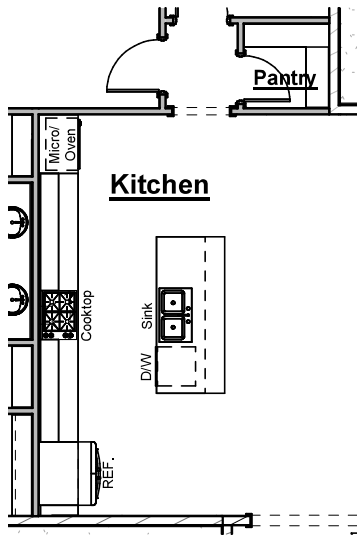

the PORTSMOUTH

Plan Options

12ft Sliding Glass Door

-Adds 12ft sliding glass door & omits (3) 2'-8"x5'-0" windows from Great Room

Outdoor Gas Log Fireplace

-Adds outdoor fireplace with siding or brick to match house, cedar beam mantel, firebox, gas logs & electrical outlet above fireplace

Outdoor Gas Log Fireplace

-Adds outdoor fireplace with siding or brick to match house, cedar beam mantel, firebox, gas logs & electrical outlet above fireplace

3rd Car Garage

-Adds approx. 253sf to garage
-Adds additional garage door

HARRIS DOYLE
HOMES

Chef's Kitchen with Single Oven

- Includes Frigidaire Gallery cooktop, wood hood, microwave above wall oven, dishwasher & cabinets in island
- Omits small pantry in Kitchen

Primary Bathroom Tub

- Adds drop in tub with tile surround, ledge of tub creates small bench in shower

Spa Shower

- Includes:
 - (2) Semi-Frameless shower glass door
 - (2) Shower heads with separate controls
 - Increases vanity to 180" & adds knee space