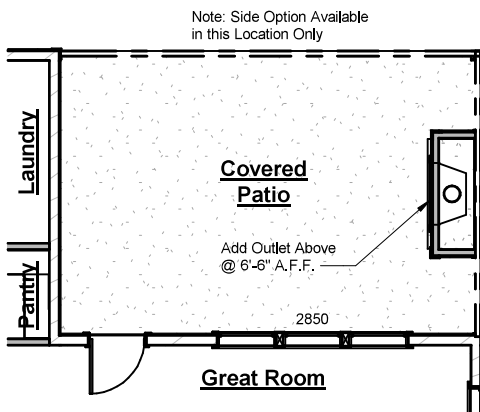

the PORTSMOUTH

Plan Options

12ft Sliding Glass Door

-Adds 12ft sliding glass door & omits (3) 2'-8"x5'-0" windows from Great Room

Outdoor Gas Log Fireplace

-Adds outdoor fireplace with siding or brick to match house, cedar beam mantel, firebox, gas logs & electrical outlet above fireplace

Outdoor Gas Log Fireplace

-Adds outdoor fireplace with siding or brick to match house, cedar beam mantel, firebox, gas logs & electrical outlet above fireplace

3rd Car Garage

-Adds approx. 253sf to garage
-Adds additional garage door

- Adds drop in tub with tile surround, ledge of tub creates small bench in shower

Spa Shower

- Includes:
 - (2) Semi-Frameless shower glass door
 - (2) Shower heads with separate controls
 - Increases vanity to 180" & adds knee space