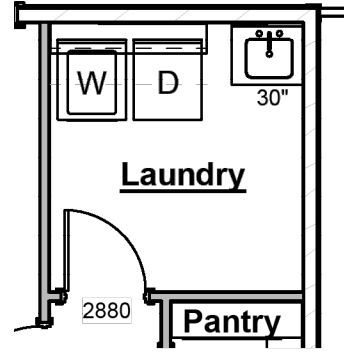

Great Room Fireplace Bump-In

- Adds fireplace to Great Room
- Includes trim-built mantel, firebox, 18" gas logs, tile surround, & electrical outlet above fireplace

Great Room Fireplace Bump-Out

- Adds fireplace to Great Room
- Includes trim-built mantel, firebox, 18" gas logs, tile surround, & electrical outlet above fireplace

Powder Bath

- Omits Kitchen pantry
- Includes standard main living area flooring, pedestal sink, plumbing fixture, mirror & toilet

Bath 2 Tile Shower

- Replaces tub/shower unit with tile shower
- Includes tile walls & floor, shower head/valve & 4" curb
- Shower enclosure not included & may be purchased at design

Laundry Room Sink

- Includes stainless sink with 30" base cabinet, cabinet hardware and countertop
- Cabinet base and countertop can be replaced with a freestanding utility sink

Other Options

- Garage Utility Sink
- Guest Bath Syn-Iron Tub Shower with Tile Surround
- Pedestal Tubs