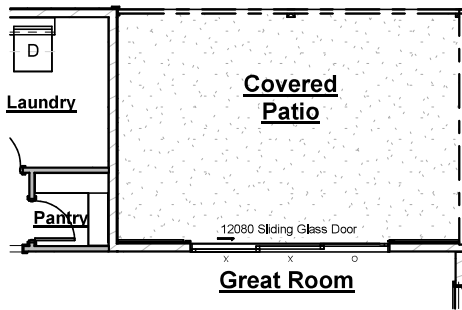

the PORTSMOUTH

Plan Options

12ft Sliding Glass Door

-Adds 12ft sliding glass door & omits (3) 2'-8"x5'-0" windows from Great Room

Outdoor Gas Log Fireplace

-Adds outdoor fireplace with siding or brick to match house, cedar beam mantel, firebox, gas logs & electrical outlet above fireplace

Outdoor Gas Log Fireplace

-Adds outdoor fireplace with siding or brick to match house, cedar beam mantel, firebox, gas logs & electrical outlet above fireplace

3rd Car Garage

-Adds approx. 253sf to garage
-Adds additional garage door

- Adds drop in tub with tile surround, ledge of tub creates small bench in shower

Spa Shower

- Includes:
 - (2) Semi-Frameless shower glass door
 - (2) Shower heads with separate controls
 - Increases vanity to 180" & adds knee space