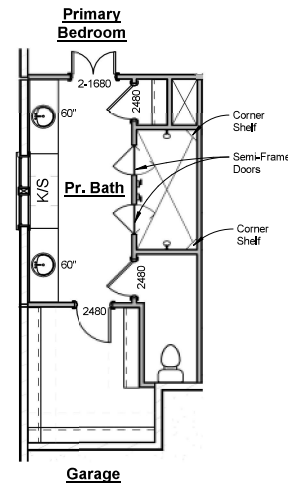

the PORTSMOUTH

Plan Options

12ft Sliding Glass Door

-Adds 12ft sliding glass door & omits (3) 2'-8"x5'-0" windows from Great Room

Outdoor Gas Log Fireplace

-Adds outdoor fireplace with siding or brick to match house, cedar beam mantel, firebox, gas logs & electrical outlet above fireplace

Outdoor Gas Log Fireplace

-Adds outdoor fireplace with siding or brick to match house, cedar beam mantel, firebox, gas logs & electrical outlet above fireplace

3rd Car Garage

-Adds approx. 253sf to garage
-Adds additional garage door

- Adds drop in tub with tile surround, ledge of tub creates small bench in shower

Spa Shower

- Includes:
 - (2) Semi-Frameless shower glass door
 - (2) Shower heads with separate controls
 - Increases vanity to 180" & adds knee space

Great Room Fireplace Bump-In

- Adds fireplace to Great Room
- Includes trim-built mantel, firebox, 18" gas logs, tile surround, & electrical outlet above fireplace

Great Room Fireplace Bump-Out

- Adds fireplace to Great Room
- Includes trim-built mantel, firebox, 18" gas logs, tile surround, & electrical outlet above fireplace