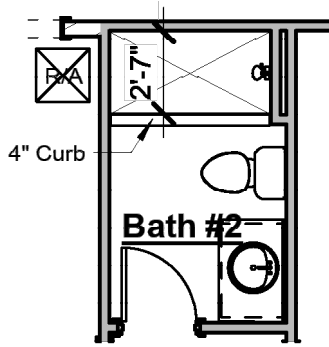

- Adds drop in tub with tile surround, ledge of tub creates small bench in shower

Spa Shower

- Includes:
 - (2) Semi-Frameless shower glass door
 - (2) Shower heads with separate controls
 - Increases vanity to 180" & adds knee space

Great Room Fireplace Bump-In

- Adds fireplace to Great Room
- Includes trim-built mantel, firebox, 18" gas logs, tile surround, & electrical outlet above fireplace

Great Room Fireplace Bump-Out

- Adds fireplace to Great Room
- Includes trim-built mantel, firebox, 18" gas logs, tile surround, & electrical outlet above fireplace

Powder Bath

- Omits Kitchen pantry
- Includes standard main living area flooring, pedestal sink, plumbing fixture, mirror & toilet

Bath 2 Tile Shower

- Replaces tub/shower unit with tile shower
- Includes tile walls & floor, shower head/valve & 4" curb
- Shower enclosure not included & may be purchased at design