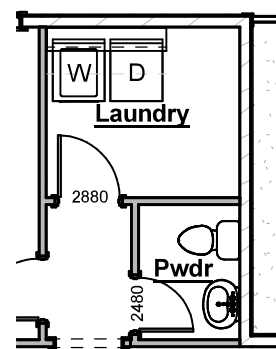

- Adds drop in tub with tile surround, ledge of tub creates small bench in shower

Spa Shower

- Includes:
 - (2) Semi-Frameless shower glass door
 - (2) Shower heads with separate controls
 - Increases vanity to 180" & adds knee space

Great Room Fireplace Bump-In

- Adds fireplace to Great Room
- Includes trim-built mantel, firebox, 18" gas logs, tile surround, & electrical outlet above fireplace

Great Room Fireplace Bump-Out

- Adds fireplace to Great Room
- Includes trim-built mantel, firebox, 18" gas logs, tile surround, & electrical outlet above fireplace