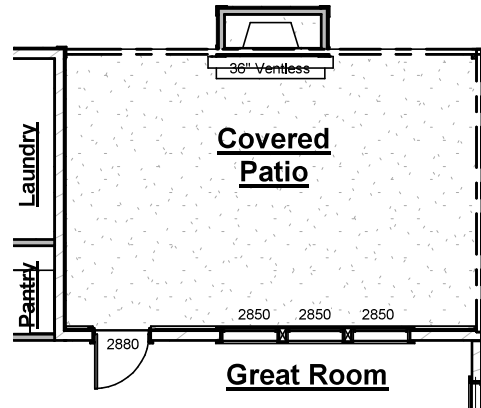

the PORTSMOUTH

Plan Options

12ft Sliding Glass Door

-Adds 12ft sliding glass door & omits (3) 2'-8"x5'-0" windows from Great Room

Outdoor Gas Log Fireplace

-Adds outdoor fireplace with siding or brick to match house, cedar beam mantel, firebox, gas logs & electrical outlet above fireplace

Outdoor Gas Log Fireplace

-Adds outdoor fireplace with siding or brick to match house, cedar beam mantel, firebox, gas logs & electrical outlet above fireplace

3rd Car Garage

-Adds approx. 253sf to garage
-Adds additional garage door

- Adds drop in tub with tile surround, ledge of tub creates small bench in shower

Spa Shower

- Includes:
 - (2) Semi-Frameless shower glass door
 - (2) Shower heads with separate controls
 - Increases vanity to 180" & adds knee space