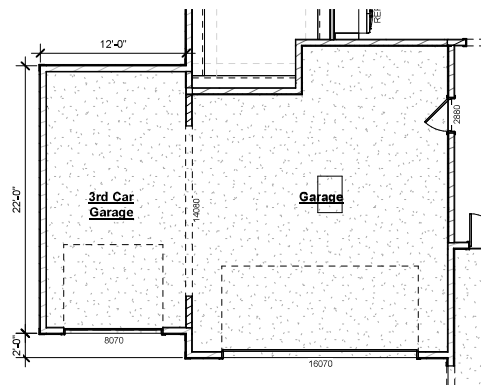

the PORTSMOUTH

Plan Options

12ft Sliding Glass Door

-Adds 12ft sliding glass door & omits (3) 2'-8"x5'-0" windows from Great Room

Outdoor Gas Log Fireplace

-Adds outdoor fireplace with siding or brick to match house, cedar beam mantel, firebox, gas logs & electrical outlet above fireplace

Outdoor Gas Log Fireplace

-Adds outdoor fireplace with siding or brick to match house, cedar beam mantel, firebox, gas logs & electrical outlet above fireplace

3rd Car Garage

-Adds approx. 253sf to garage
-Adds additional garage door

- Adds drop in tub with tile surround, ledge of tub creates small bench in shower

Spa Shower

- Includes:
 - (2) Semi-Frameless shower glass door
 - (2) Shower heads with separate controls
 - Increases vanity to 180" & adds knee space