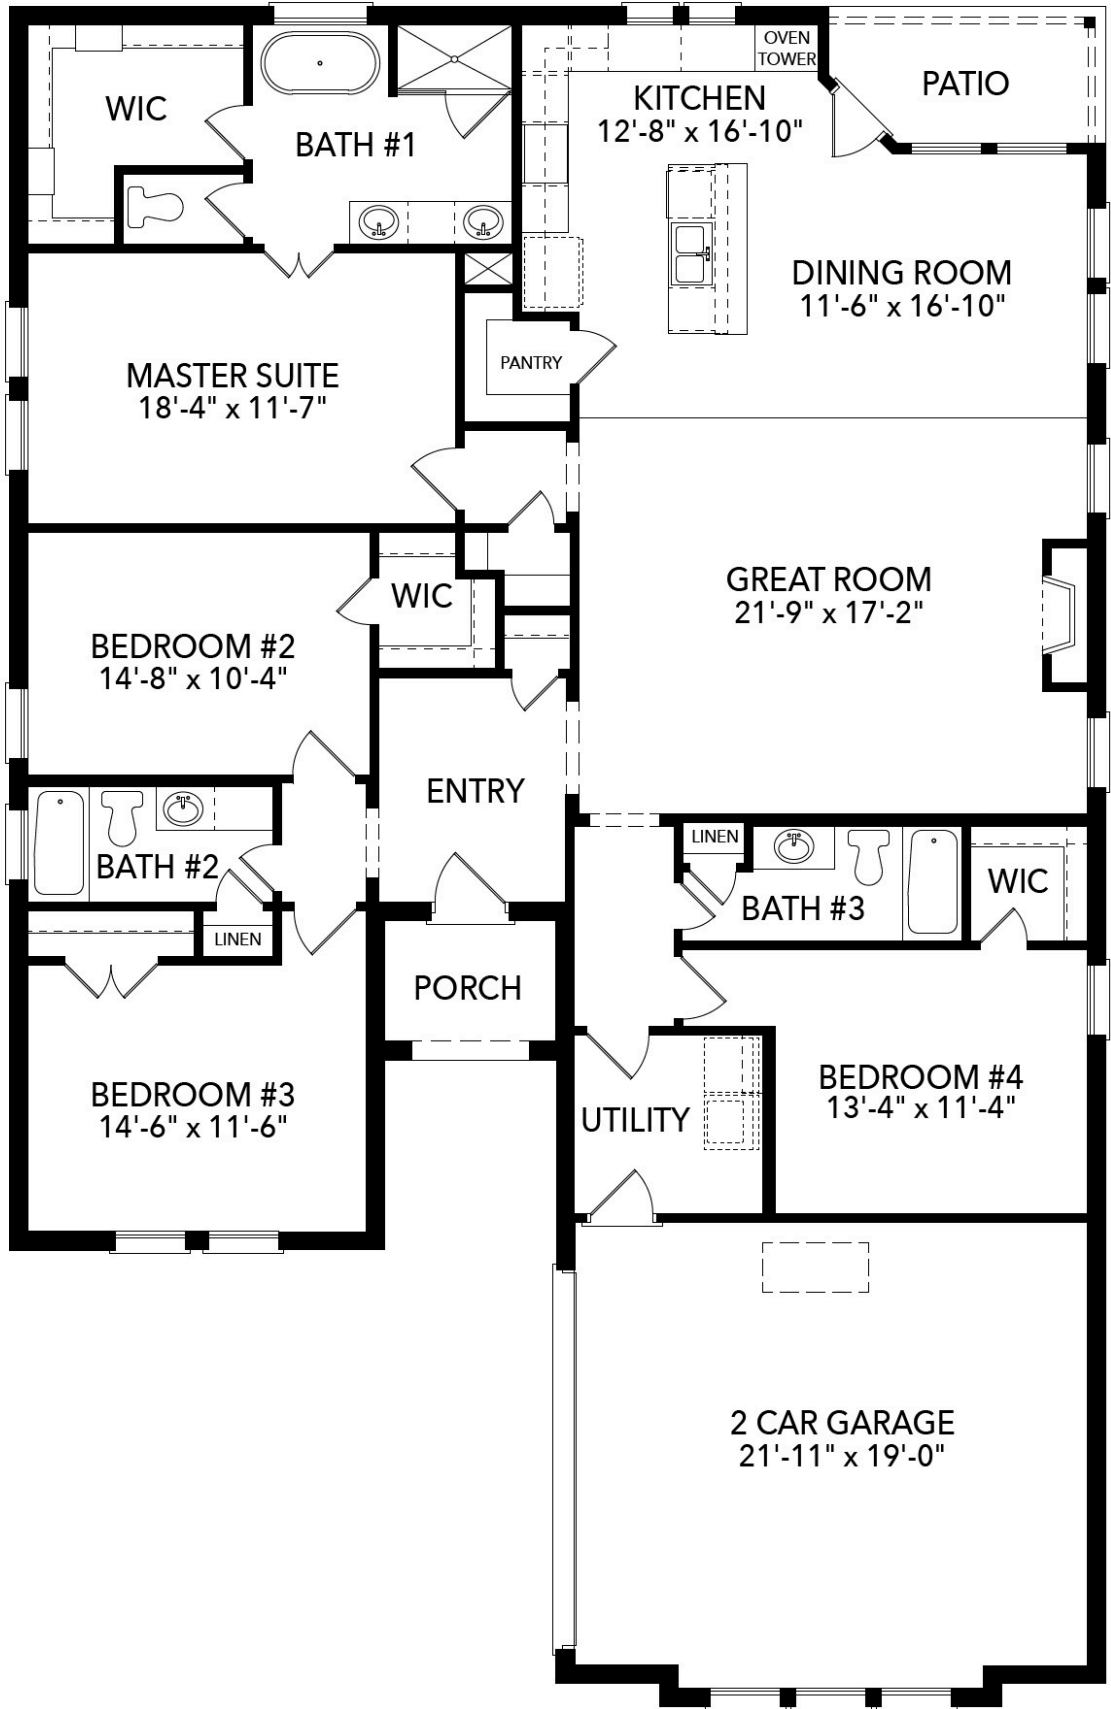

First Floor