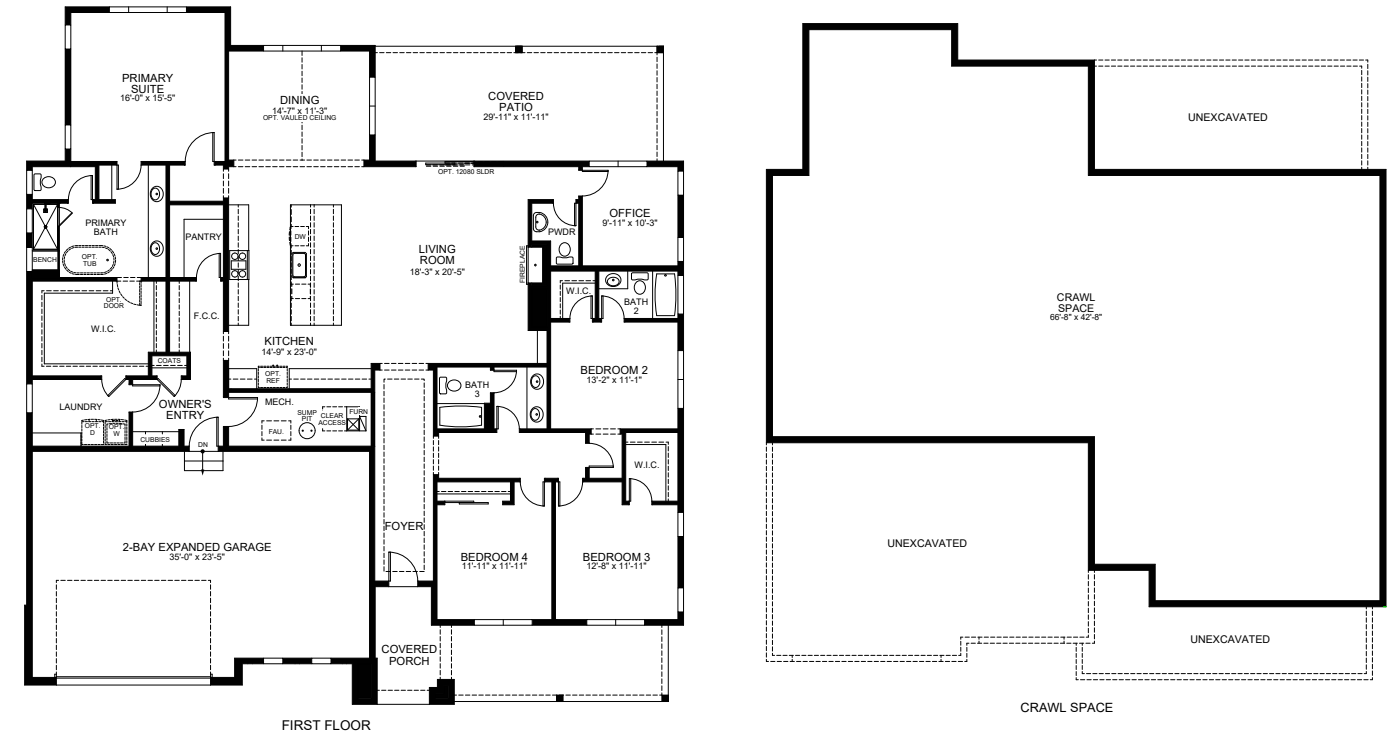

## The Chateau Collection at Jackson Creek The Miramont Plan

Enjoy effortless main-level living in this expansive ranch-style home, thoughtfully designed with luxury, comfort, and space in mind. At the heart of the home is an exceptional kitchen featuring a huge center island, abundant prep space, and a seamless connection to both the elegant dining area and spacious great room—perfect for entertaining or relaxed everyday living. The open layout creates a bright, inviting atmosphere with room to gather in style. This impressive ranch offers four bedrooms plus a private office, all conveniently located on the main level for ultimate flexibility. The beautiful primary suite is a true retreat, offering generous space, a spa-inspired bath, and a peaceful setting to unwind at the end of the day. With its expansive footprint, thoughtful design, and upscale finishes throughout, this home combines the convenience of single-level living with the feel of a luxury estate.

# The Miramont Plan

2,959 Sq. Ft. Finished Above Ground  
4-5 Bedrooms  
3.5 Bathrooms  
2-3 Car Garage

ELEVATION A (FARMHOUSE)