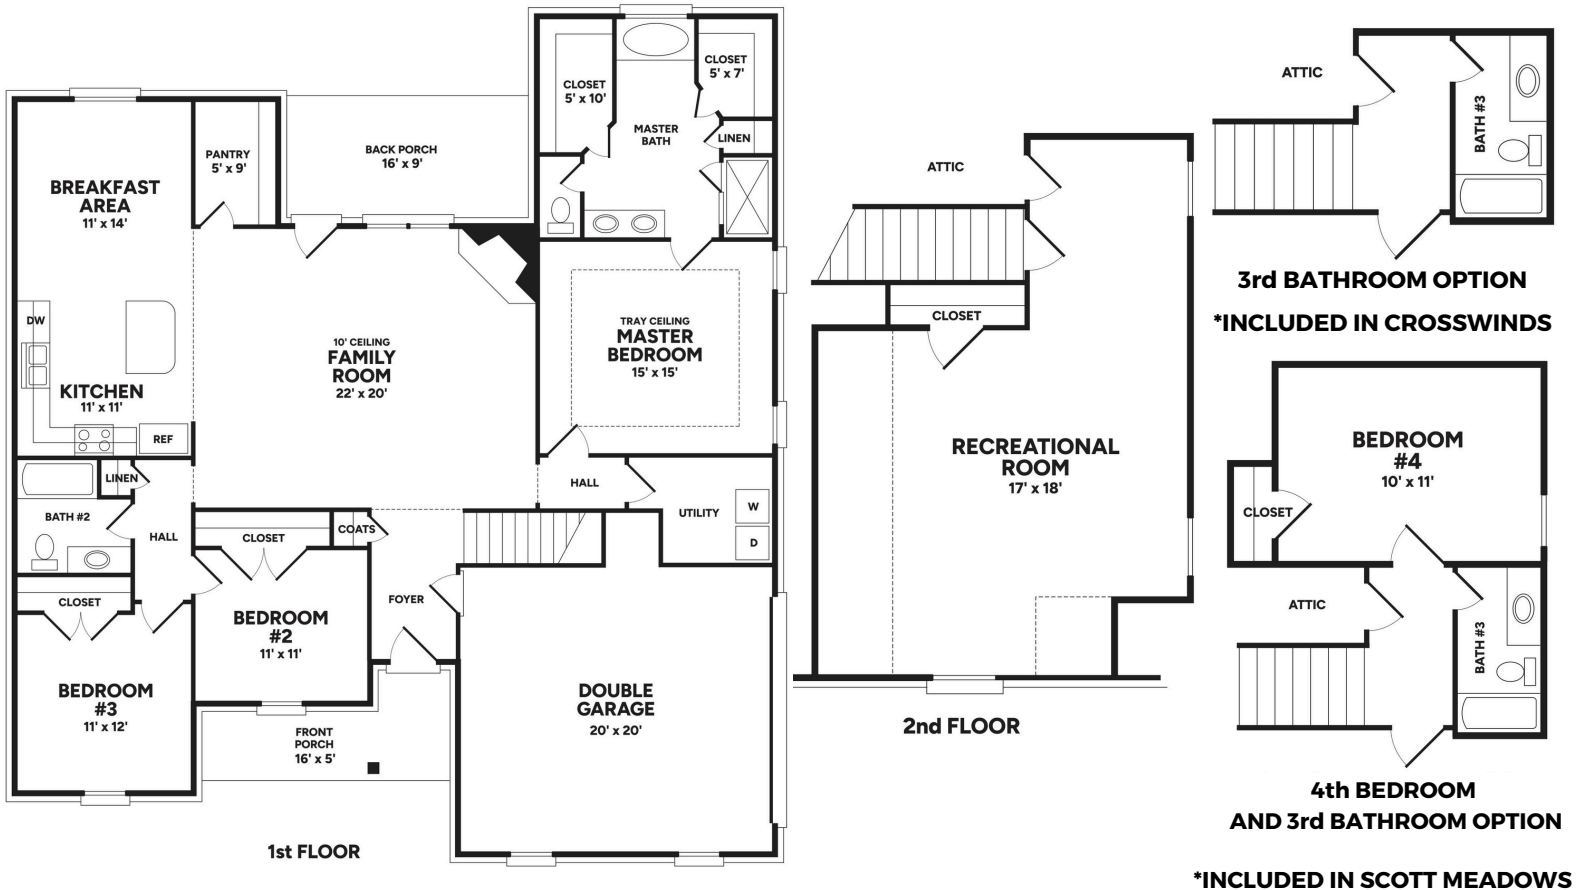

**BROOKHOLLOW M**

**3-4 BEDROOMS 2 CAR GARAGE 2-3 BATHROOMS 2,455 SQ.FT**

[www.legacynewhomes.cc](http://www.legacynewhomes.cc) 662-932-2282

Artist rendering only, actual plans and room sizes may vary.