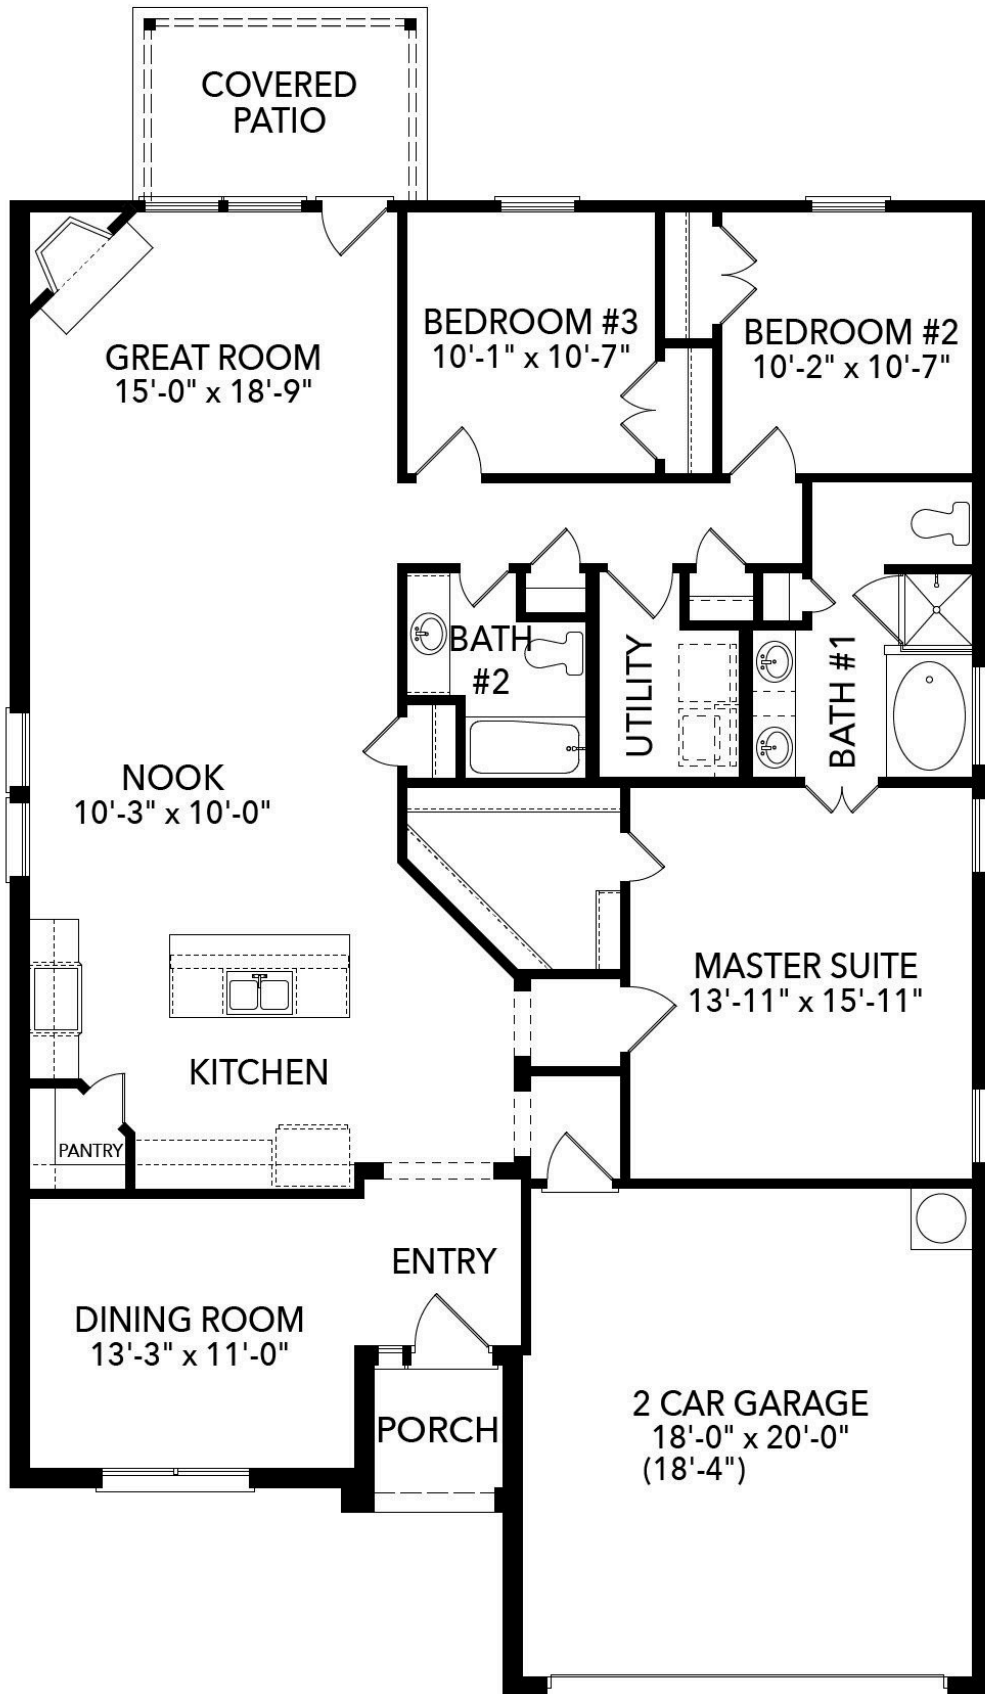

First Floor