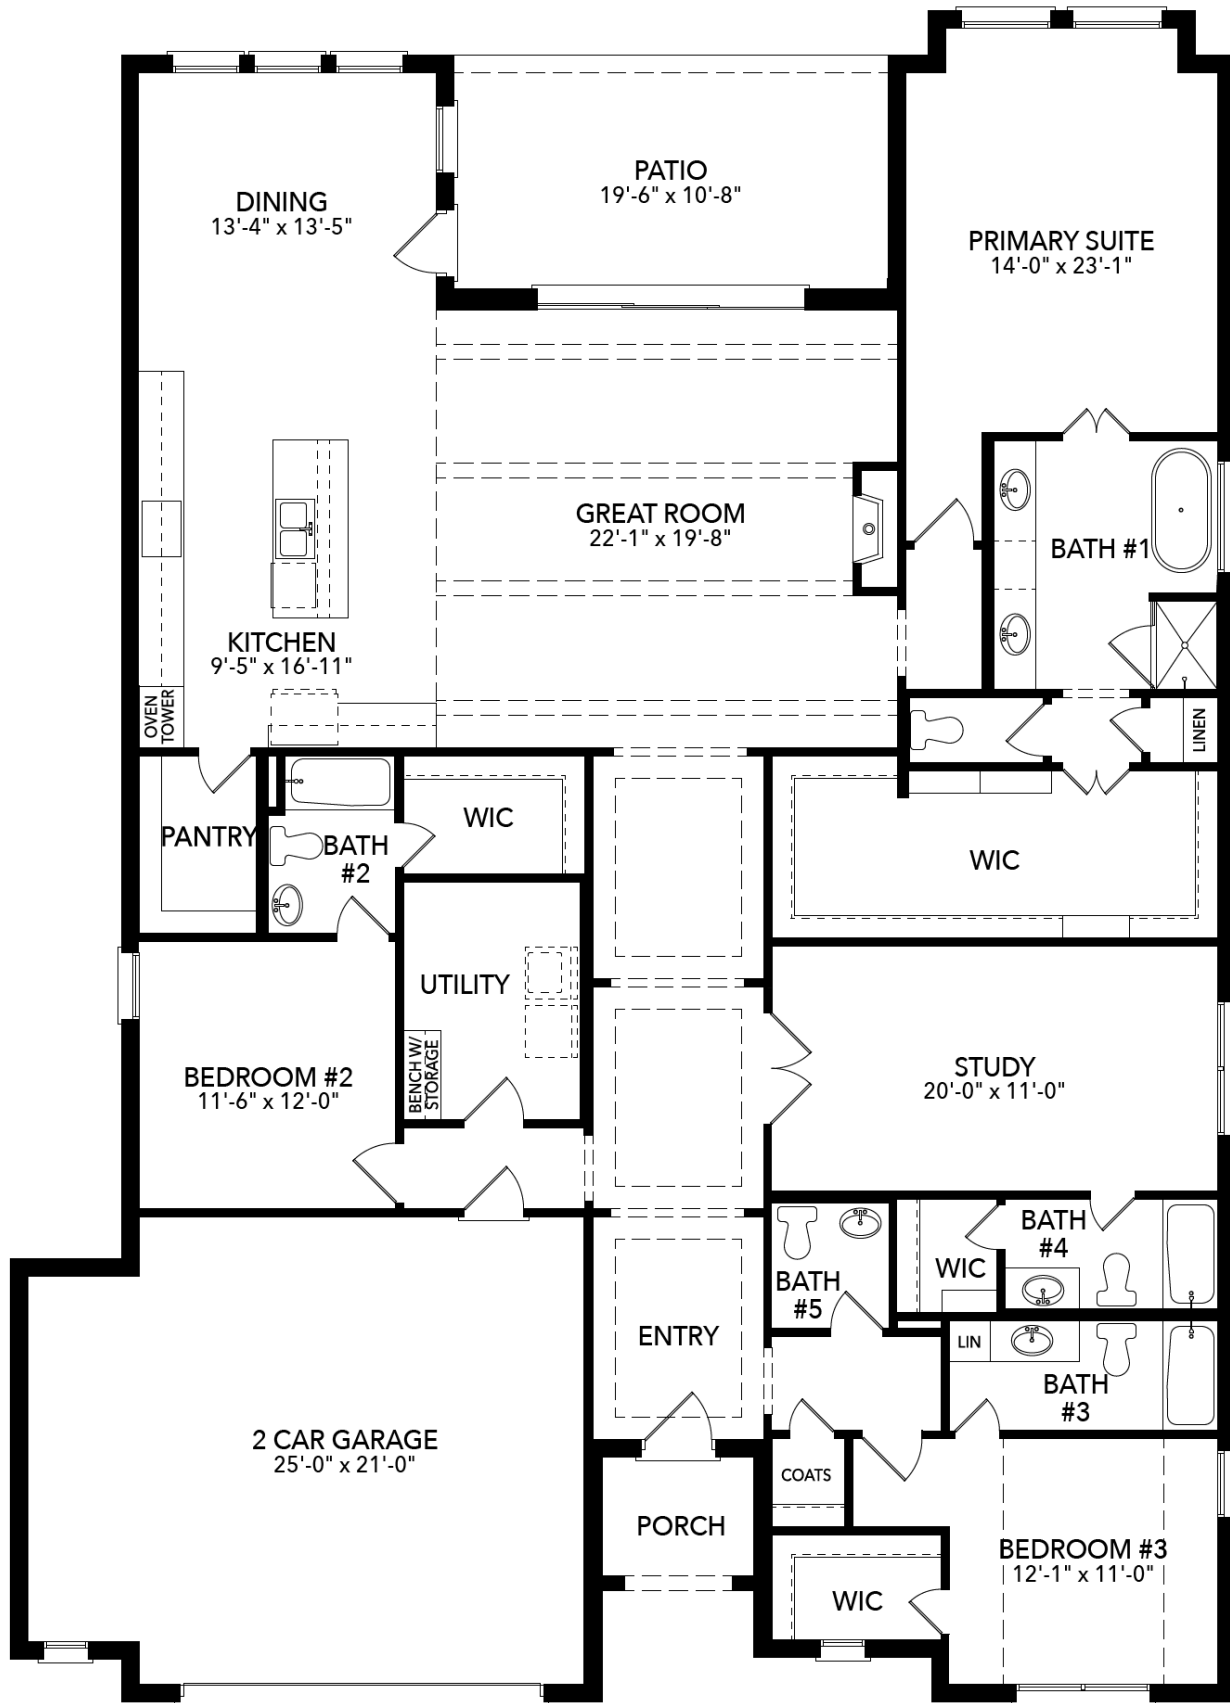

First Floor