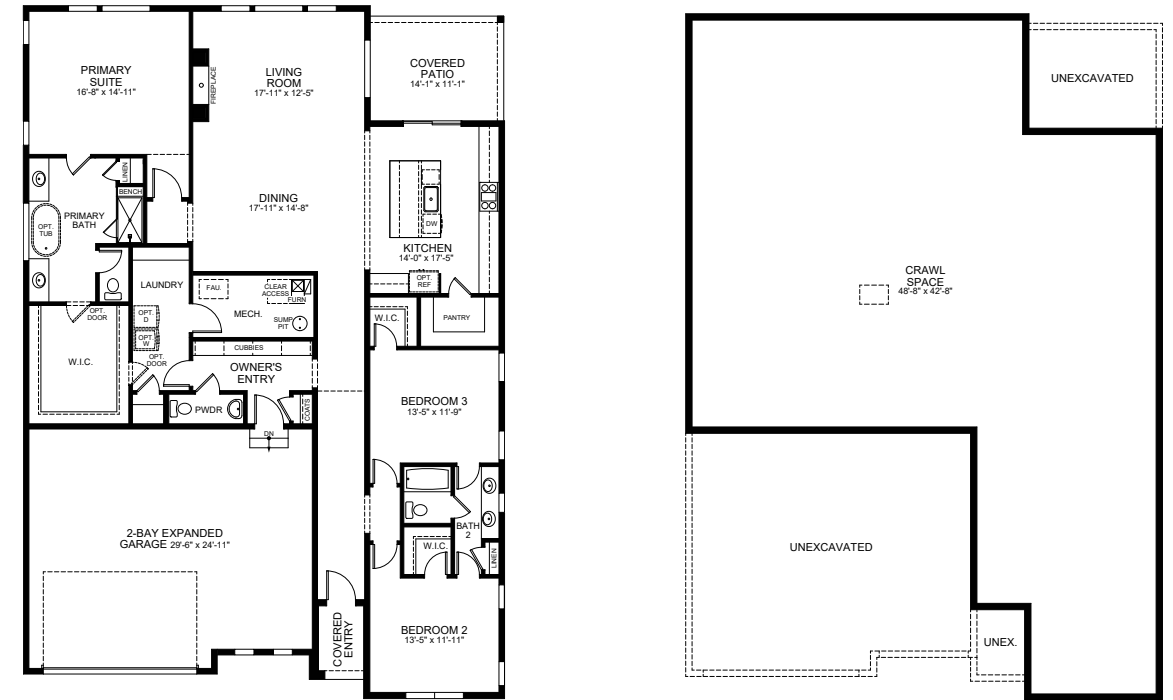

MCSTAIN.COM | 719.229.5035

THE MCSTAIN CHATEAU COLLECTION AT JACKSON CREEK

Model: 367 Hardstone Dr, Monument, CO 80132

The Chateau Collection at Jackson Creek The Bishop Plan

Beautifully designed ranch-style home offering the ease of main-level living with an open, thoughtfully crafted layout. The spacious kitchen is the centerpiece of the home, flowing effortlessly into the dining area and expansive living room—creating a bright, connected space ideal for entertaining and everyday comfort. This well-appointed floorplan features three bedrooms, including two secondary bedrooms connected by a convenient Jack-and-Jill bath, offering both privacy and functionality. The private primary suite provides a peaceful retreat with generous space and elegant design. Complete with an expanded 2 car garage, this ranch home combines smart design, comfortable living, and the convenience of single-level luxury.

The McStain Chateau Collection
at Jackson Creek

The Bishop Plan

2,453 Sq. Ft. Finished Above Ground
3-4 Bedrooms
2.5-3.5 Bathrooms
2-4 Car Garage

ELEVATION A (FARMHOUSE)

FIRST FLOOR

CRAWL SPACE

Optional Features