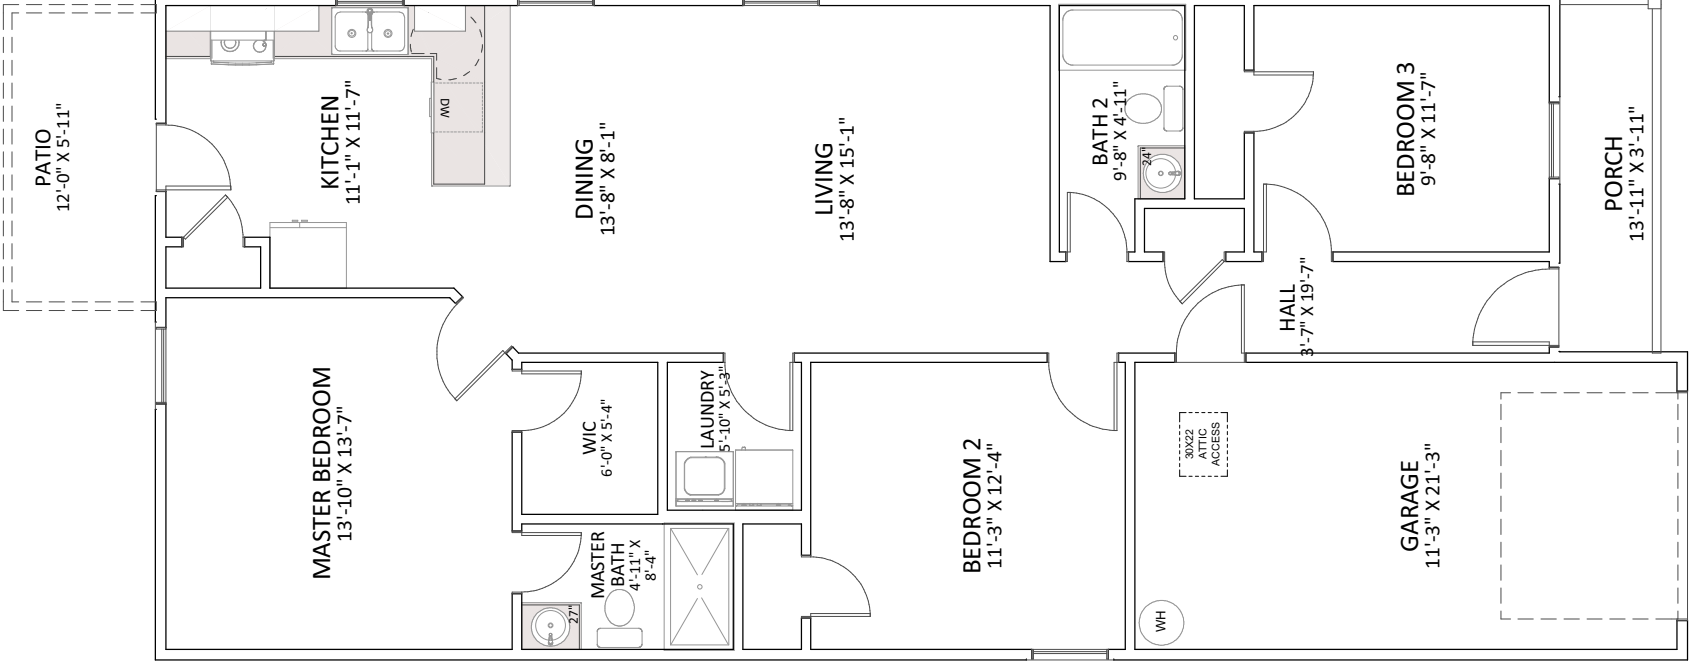

**1236
SQ FT**

The Wesley

with Upgraded Patio

3 Bedrooms
2 Bathrooms
1236 Sq. Ft.

Handicap accessible floor plans are available by request. Please talk with your agent to find out more.

NOTE: PRICES, SPECIFICATIONS, AND DIMENSIONS ARE APPROXIMATE AND SUBJECT TO CHANGE WITHOUT NOTICE.

The Wesley with Master Upgrade
Sales Brochure
Advantage Series

Enchanted Construction
1479 Mt. Lebanon Rd
Campobello, SC 29322

1236 SQ FT

The Wesley

with Kitchen Upgrade

3 Bedrooms
2 Bathrooms
1236 Sq. Ft.