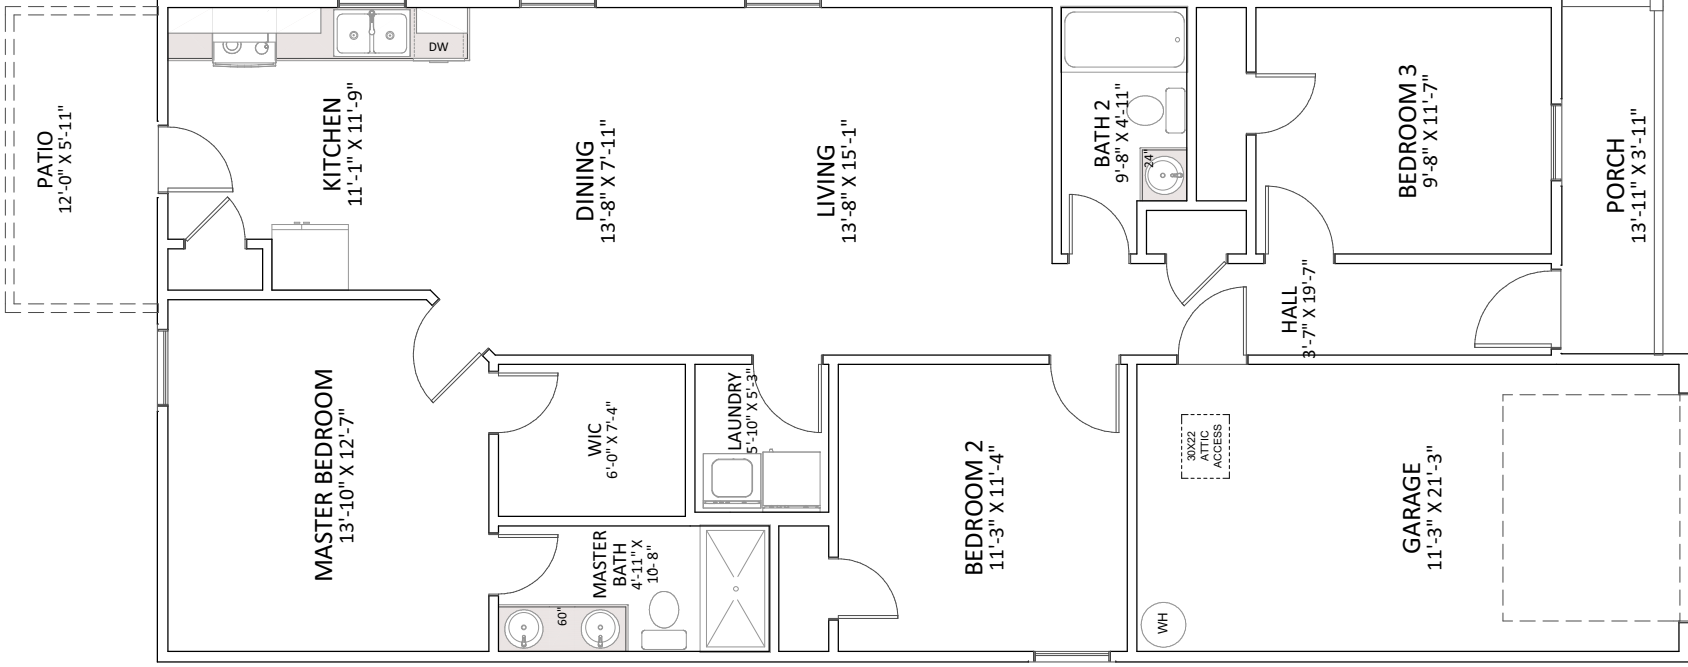

**1236
SQ FT**

The Wesley

3 Bedrooms
2 Bathrooms
1236 Sq. Ft.

Handicap accessible floor plans are available by request. Please talk with your agent to find out more.

NOTE: PRICES, SPECIFICATIONS, AND DIMENSIONS ARE APPROXIMATE AND SUBJECT TO CHANGE WITHOUT NOTICE.

**1236
SQ FT**

The Wesley

with Upgraded Patio

3 Bedrooms
2 Bathrooms
1236 Sq. Ft.

Handicap accessible floor plans are available by request. Please talk with your agent to find out more.

NOTE: PRICES, SPECIFICATIONS, AND DIMENSIONS ARE APPROXIMATE AND SUBJECT TO CHANGE WITHOUT NOTICE.

| | |
|--------|-----------|
| DATE: | 6/14/2026 |
| SCALE: | NTS |
| SHEET: | |

NOTES: All dimensions are approximate and subject to change without notice.

The Wesley with Upgraded Patio
Sales Brochure
Advantage Series

Enchanted Construction
1479 Mt. Lebanon Rd
Campobello, SC 29322

1236
SQ FT

The Wesley

with Master Upgrade

3 Bedrooms
2 Bathrooms
1236 Sq. Ft.

Handicap accessible floor plans are available by request. Please talk with your agent to find out more.