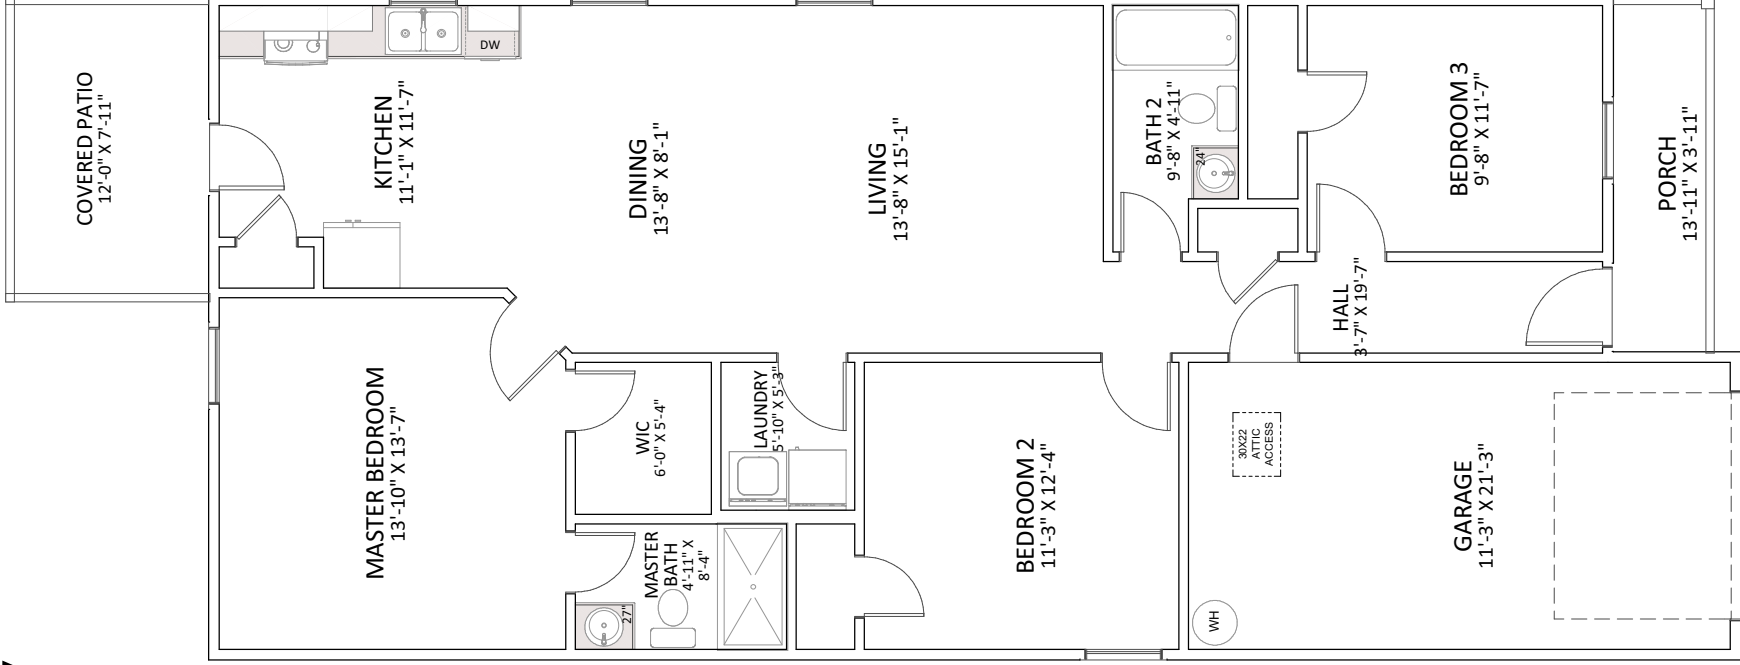

**1236
SQ FT**

The Wesley

3 Bedrooms
2 Bathrooms
1236 Sq. Ft.

Handicap accessible floor plans are available by request. Please talk with your agent to find out more.

NOTE: PRICES, SPECIFICATIONS, AND DIMENSIONS ARE APPROXIMATE AND SUBJECT TO CHANGE WITHOUT NOTICE.

**1236
SQ FT**

The Wesley

with Upgraded Patio

3 Bedrooms
2 Bathrooms
1236 Sq. Ft.

Handicap accessible floor plans are available by request. Please talk with your agent to find out more.

NOTE: PRICES, SPECIFICATIONS, AND DIMENSIONS ARE APPROXIMATE AND SUBJECT TO CHANGE WITHOUT NOTICE.