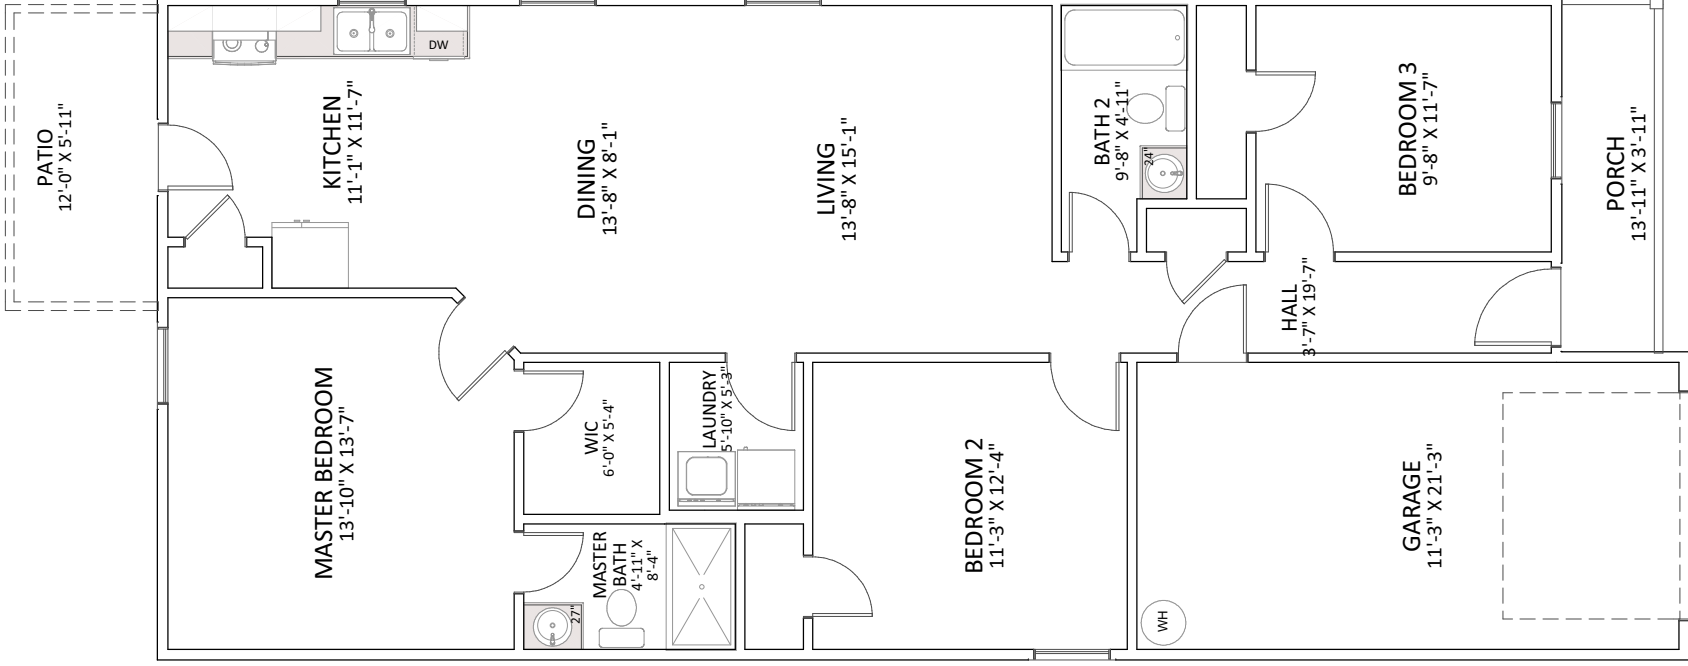

**1236
SQ FT**

The Wesley

3 Bedrooms
2 Bathrooms
1236 Sq. Ft.

Handicap accessible floor plans are available by request. Please talk with your agent to find out more.

NOTE: PRICES, SPECIFICATIONS, AND DIMENSIONS ARE APPROXIMATE AND SUBJECT TO CHANGE WITHOUT NOTICE.

**1236
SQ FT**

The Wesley

with Upgraded Patio

3 Bedrooms
2 Bathrooms
1236 Sq. Ft.

Handicap accessible floor plans are available by request. Please talk with your agent to find out more.

NOTE: PRICES, SPECIFICATIONS, AND DIMENSIONS ARE APPROXIMATE AND SUBJECT TO CHANGE WITHOUT NOTICE.