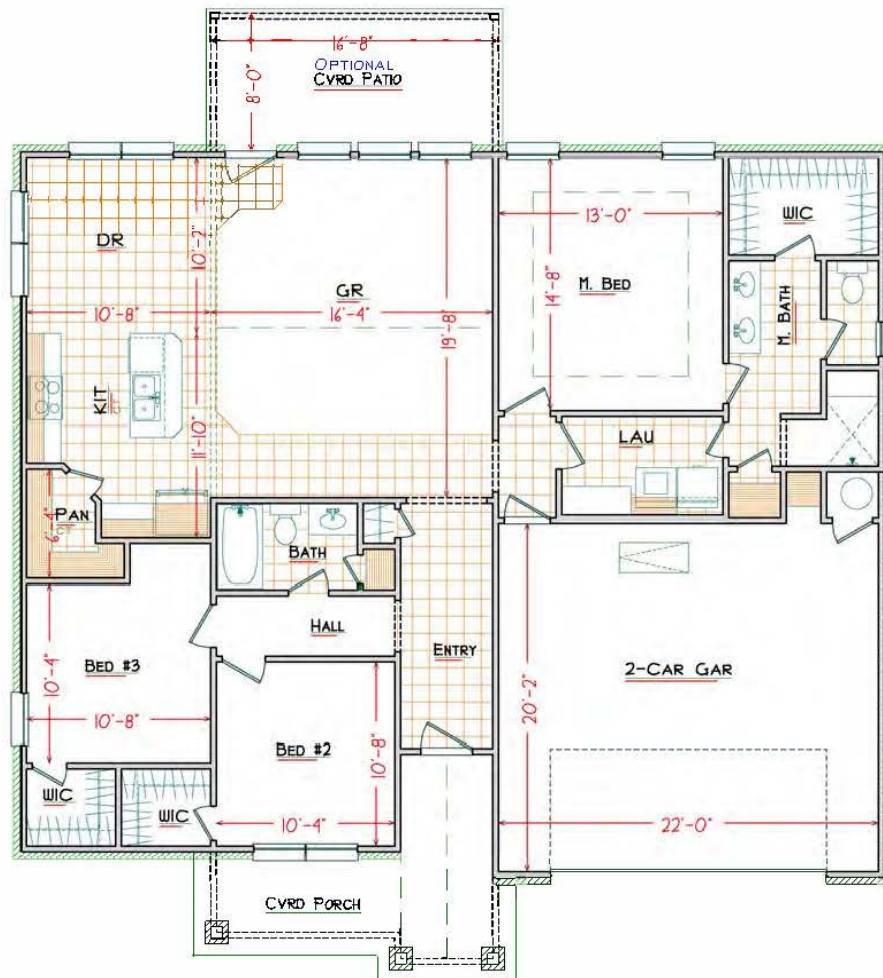

THE "GRACIE III"

DETAILS

BEDROOMS	3
BATHS	2
GARAGE	2 CAR
STORIES	1
WIDTH	50'-0"
DEPTH	55'-0"
SQ FOOTAGE	APROX. 1,607

FRONT VIEW

FLOOR PLAN