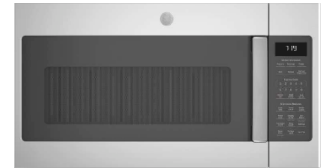

Features | Under Construction

- Interior-Unit Townhome
- First-Floor Primary Suite
- Quartz Countertops
- GE Appliances
- Screened Patio

Granite

Charcoal

Pine Hall Brick
"French Manor"

Steel Blue

First Floor
Second Floor

Boone Homes

CONTACT US:
(804) 481-9386

Kitchen

KITCHEN FAUCET:
Kohler Simplice Pull-Down
Vibrant Stainless

PENDANTS (X2)

CABINETS

Benton
(Perimeter) White
(Island) Flagstone

CABINET HARDWARE

BACKSPLASH
3x10 Highland Lake
Snow Glossy

COUNTERTOPS

Pental Quartz
Terra Sol

GE Appliances

Dishwasher, Microwave,
Gas Convection Range

Flooring

REVWOOD SELECT

Foyer, Dining Room,
Kitchen/Pantry, Family Room,
First Floor Halls, Powder Bath,
Hallway Off Garage, Owner's
Suite/Closet, Loft/2nd Floor
Hallways
Color: Fawn Chestnut