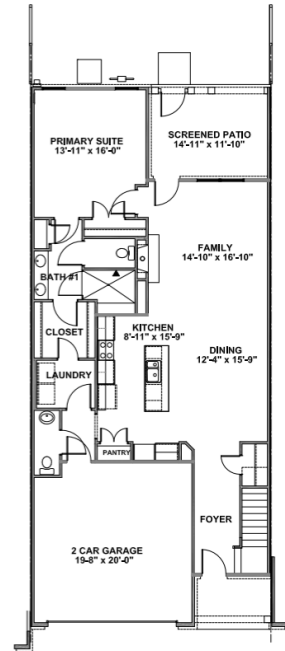

The Jackson

SCAN THE QR CODE
TO LEARN MORE!

6715 Maryland Ridge Lane | Lot 69

3 Beds

2.5 Baths

2-Car Garage

2,700 sq ft

$554,983

Features | Under Construction

- Interior-Unit Townhome
- First-Floor Primary Suite
- Quartz Countertops
- GE Appliances
- Screened Patio

First Floor
Second Floor