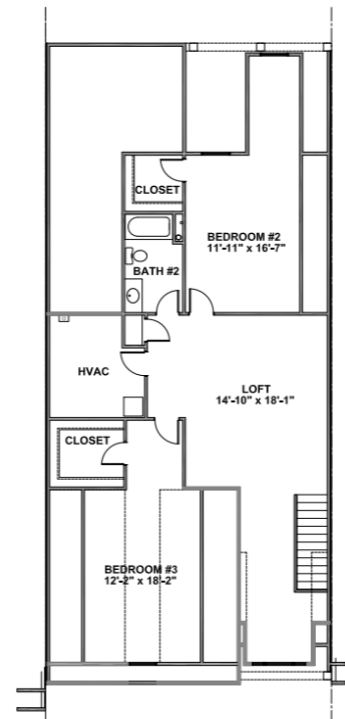

Boone Homes

CONTACT US:
(804) 481-9386