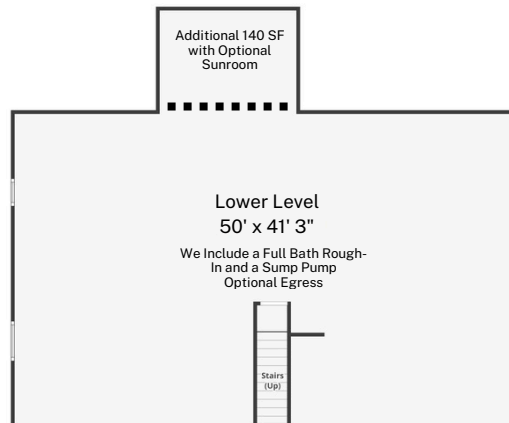

 3
Bedrooms

 2
Bathrooms

 2
Garage

 1665 - 1802
Square Feet

The Charleston

BY TODD HOMES LLC

TODD
Homes
llc.com
Affordable Luxury

Sizes Are Approximate and Not Guaranteed