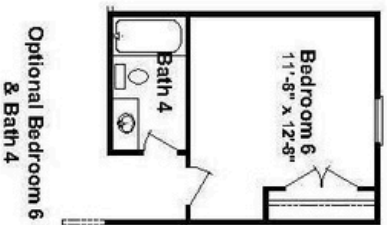

ASPIRE

Elevation A

Elevation B

Aspire Features

- 5 to 6 Bedrooms
- 3 to 4 Bathrooms
- Flex Room
- Upstairs Loft

First Floor Plan

Second Floor Plan

ASPIRE 2954
ELEVATION A

2954 Square Feet

Declaration Homes
627 Industrial Park Dr, Ste 200
Evans, GA 30809
706.868.9363

Actual construction may vary from plan shown. Please consult working drawings to view elevation and floor plan to be built.