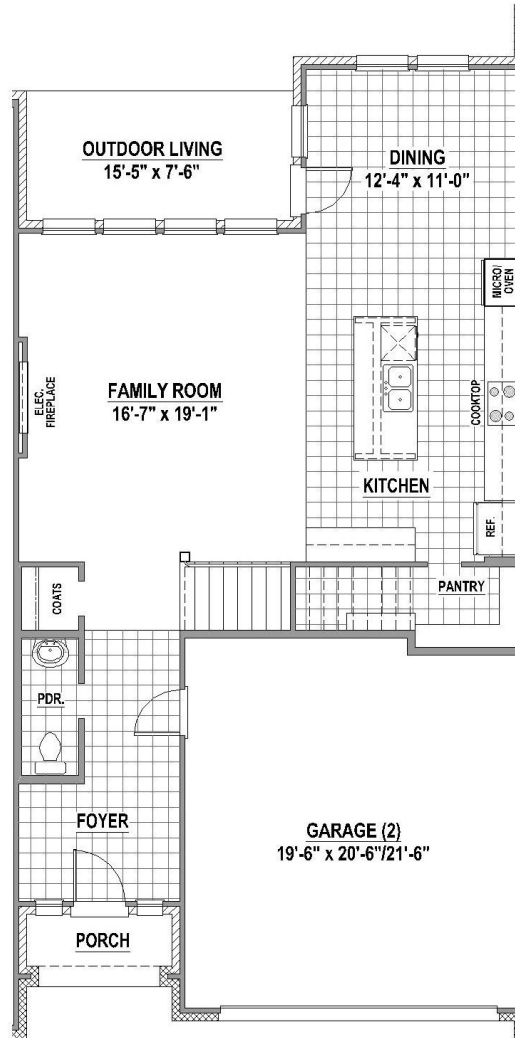

Windhaven Townhomes

604 Damsel June

BUILT FOR THE
WAY YOU LIVE

Features:

- 2 Story
- 2,437 SF
- 3 Bedrooms
- 2 Full Baths
- 1 Powder Bath
- Loft

1st Floor

2nd Floor

American Legend Homes reserves the right to change prices, plans, specifications, square footage and availability without prior notice or obligation. Square footages are approximate and may vary upon elevations and/or options selected. Elevations depicted are an artist's rendering and are subject to change or modification without notice. Not responsible for typographical errors. Please see a Sales Associate for more information. American Legend Homes and the ALH logo are registered trademarks of American Legend Homes, LLC. © 2026 American Legend Homes. All rights reserved 05/20/26