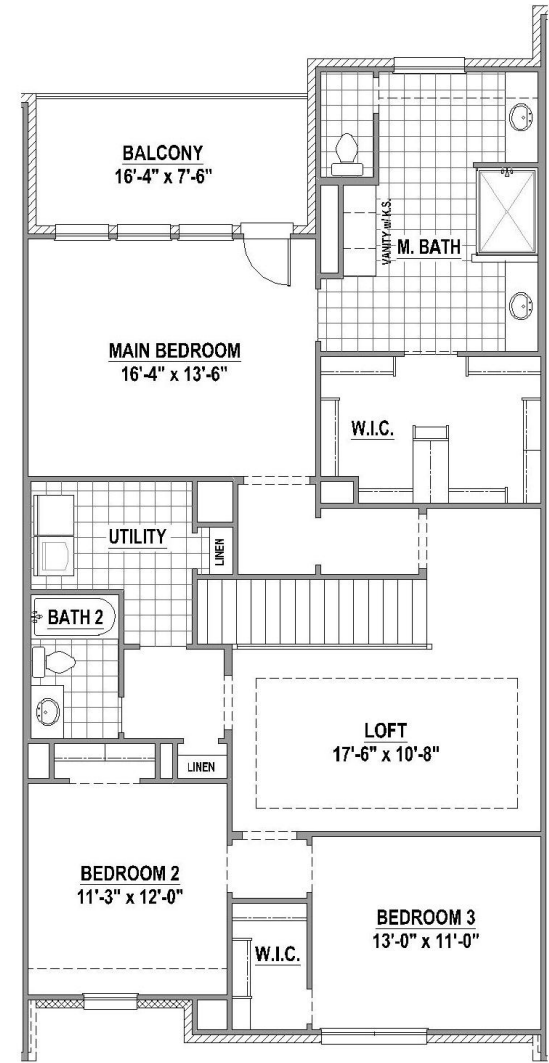

Windhaven Townhomes

604 Damsel June

BUILT FOR THE
WAY YOU LIVE

Features:

- 2 Story
- 2,437 SF
- 3 Bedrooms
- 2 Full Baths
- 1 Powder Bath
- Loft

1st Floor

2nd Floor

American Legend Homes reserves the right to change prices, plans, specifications, square footage and availability without prior notice or obligation. Square footages are approximate and may vary upon elevations and/or options selected. Elevations depicted are an artist's rendering and are subject to change or modification without notice. Not responsible for typographical errors. Please see a Sales Associate for more information. American Legend Homes and the ALH logo are registered trademarks of American Legend Homes, LLC. © 2026 American Legend Homes. All rights reserved 05/20/26