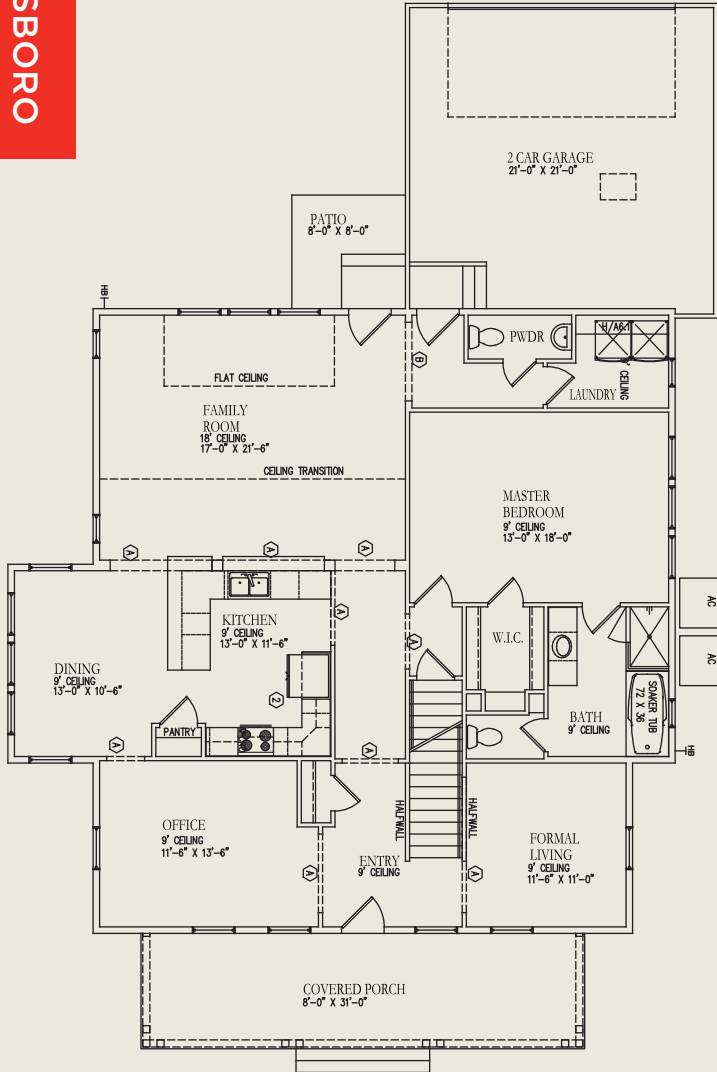

HILLSBORO

MAIN LEVEL