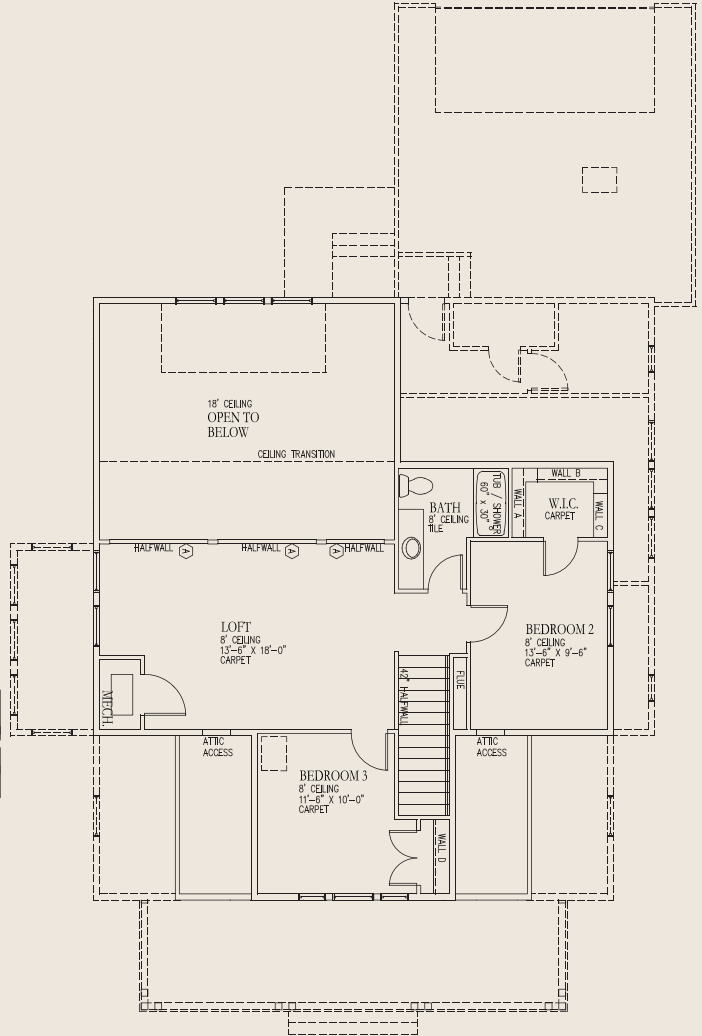

UPPER LEVEL

VIEW ELEVATION