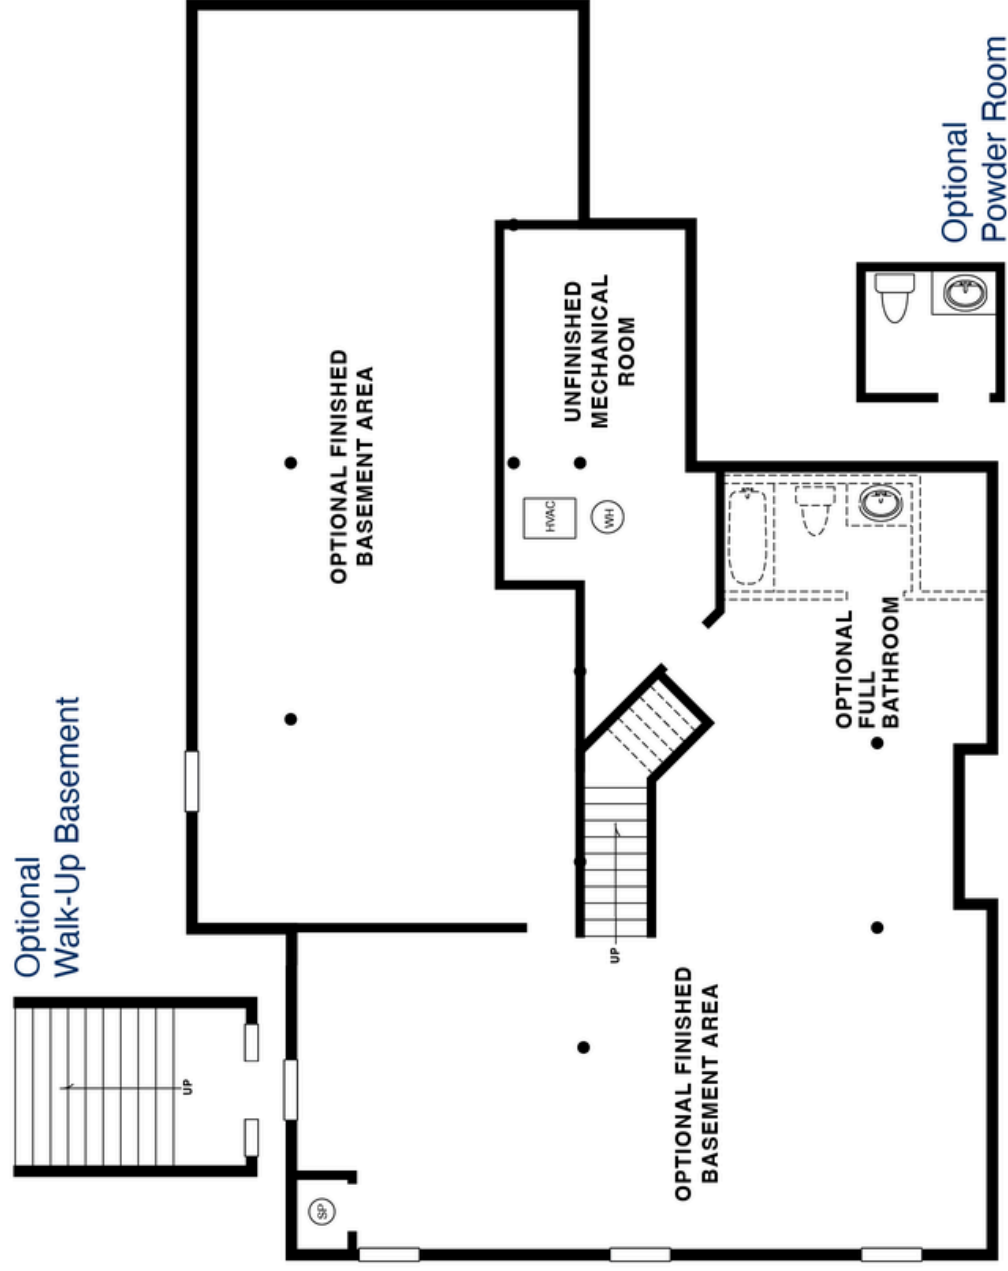

The Stoneleigh

by **Bruce Paparone** INC.

Traditional

Modern Farmhouse

Manor

The Stoneleigh

4+ Bedrooms / 2.5 Baths

Living Space..... 3,646 Sq. Ft.

Two-Car Garage Space..... 521 Sq. Ft.

Total..... 4,167 Sq. Ft.

Optional Princess Bath

Optional Owner's Bath

Second Floor

Optional Jack and Jill Bath

Optional 5th Bedroom W/Bath

Optional Morning Room

First Floor

Basement