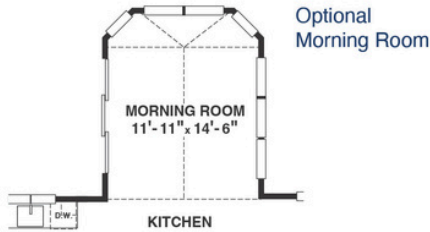

Two-Car Garage Space..... 521 Sq. Ft.

Total..... 4,167 Sq. Ft.

Optional Princess Bath

Optional Owner's Bath

Second Floor

Optional Jack and Jill Bath

Optional 5th Bedroom W/Bath

Optional Morning Room

First Floor

Basement