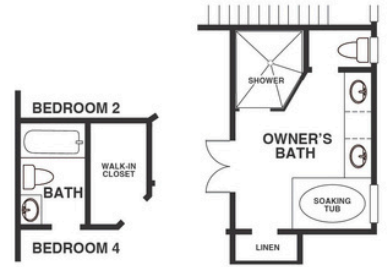

The Stoneleigh

by **Bruce Paparone** INC.

Traditional

Modern Farmhouse

Manor

The Stoneleigh

4+ Bedrooms / 2.5 Baths

Living Space..... 3,646 Sq. Ft.

Two-Car Garage Space..... 521 Sq. Ft.

Total..... 4,167 Sq. Ft.

Optional Princess Bath

Optional Owner's Bath

Second Floor

Optional Jack and Jill Bath

Optional 5th Bedroom W/Bath

Optional Morning Room

First Floor

Basement