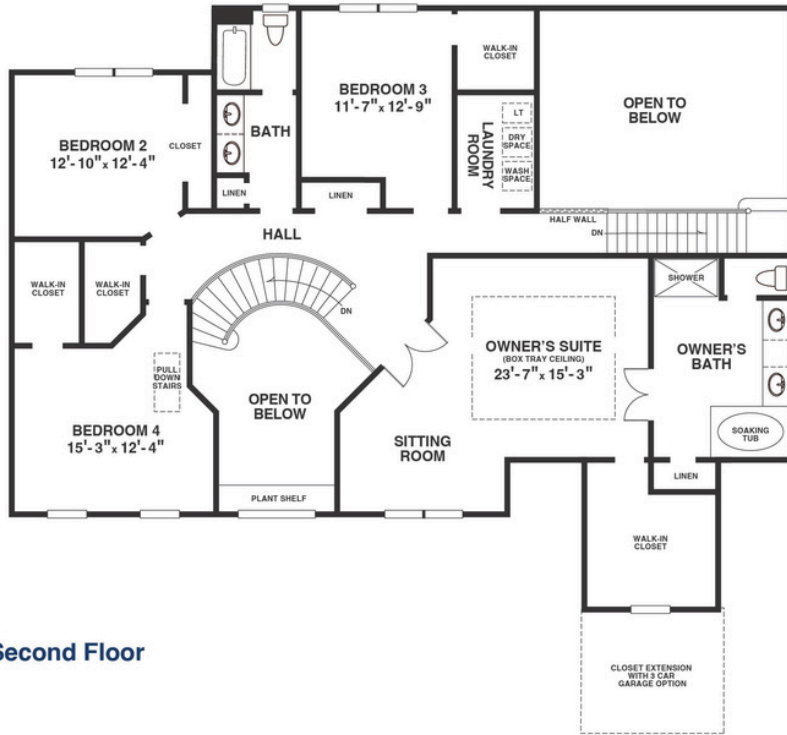

The Stoneleigh

by **Bruce Paparone** INC.

Traditional

Modern Farmhouse

Manor

The Stoneleigh

4+ Bedrooms / 2.5 Baths

Living Space..... 3,646 Sq. Ft.

Two-Car Garage Space..... 521 Sq. Ft.

Total..... 4,167 Sq. Ft.

Optional Princess Bath

Optional Owner's Bath

Second Floor

Optional Jack and Jill Bath

Optional 5th Bedroom W/Bath

Optional Morning Room

First Floor

Basement