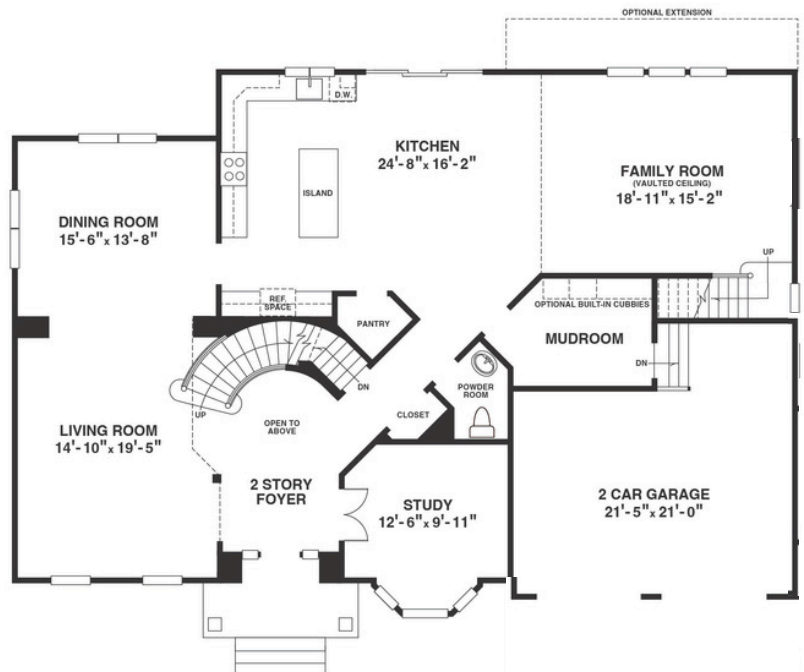

The Stoneleigh

by **Bruce Paparone** INC.

Traditional

Modern Farmhouse

Manor

The Stoneleigh

4+ Bedrooms / 2.5 Baths

Living Space..... 3,646 Sq. Ft.

Two-Car Garage Space..... 521 Sq. Ft.

Total..... 4,167 Sq. Ft.

Optional Princess Bath

Optional Owner's Bath

Second Floor

Optional Jack and Jill Bath

Optional 5th Bedroom W/Bath

Optional Morning Room

First Floor

Basement