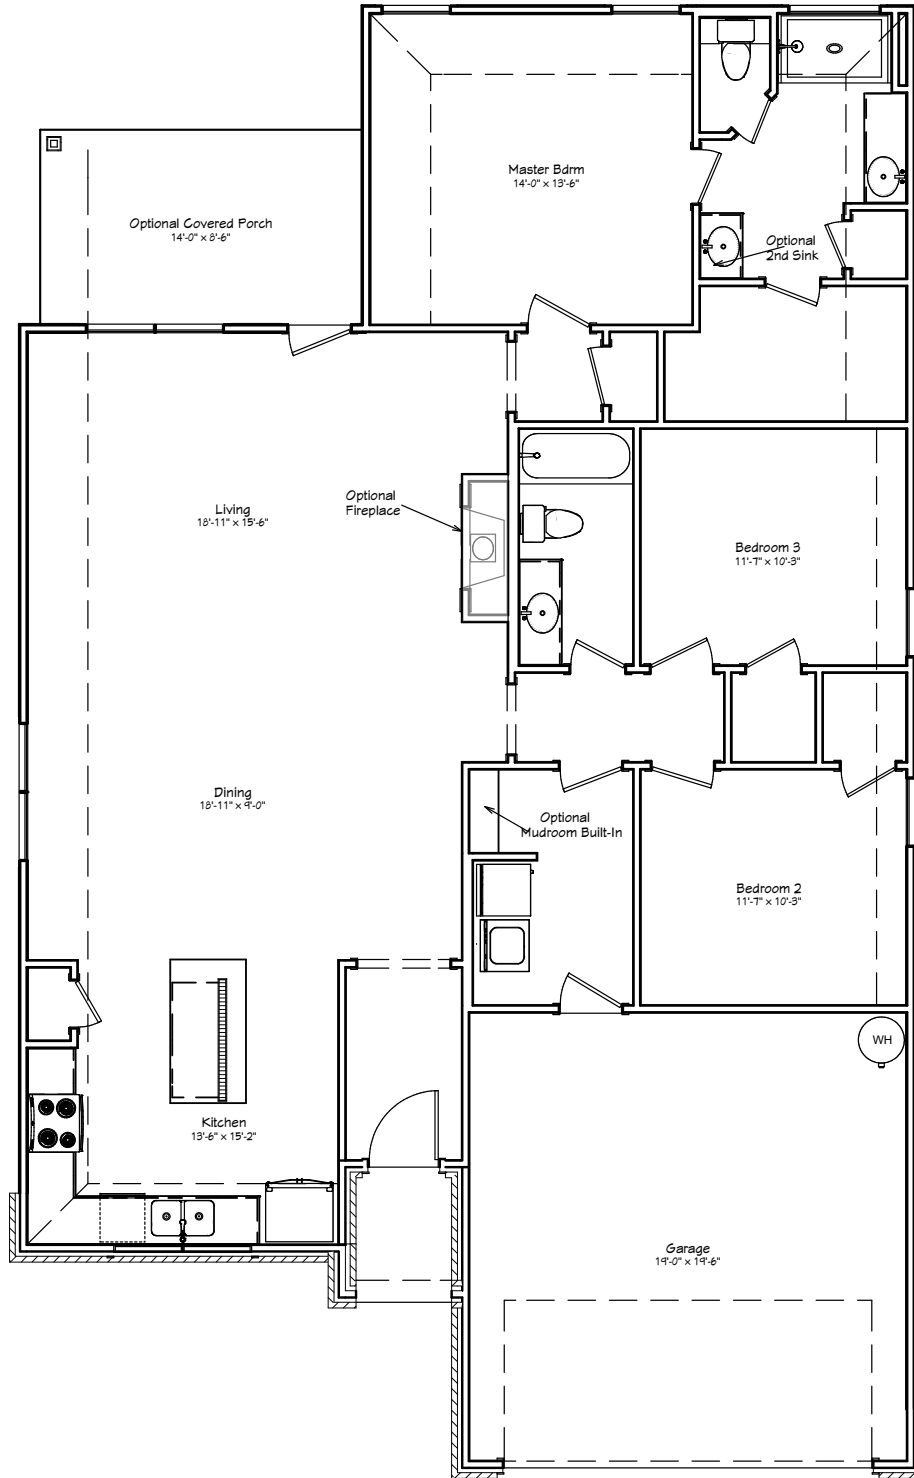

THE ROSE - CLASSIC SERIES

Elevation A

Elevation B
* Upgrade 1

Elevation C
* Upgrade 2

1700 SF | 3 Bedrooms | 2 Bathrooms | Mudroom

THE ROSE - CLASSIC SERIES

1700 SF | 3 Bedrooms | 2 Bathrooms | Mudroom