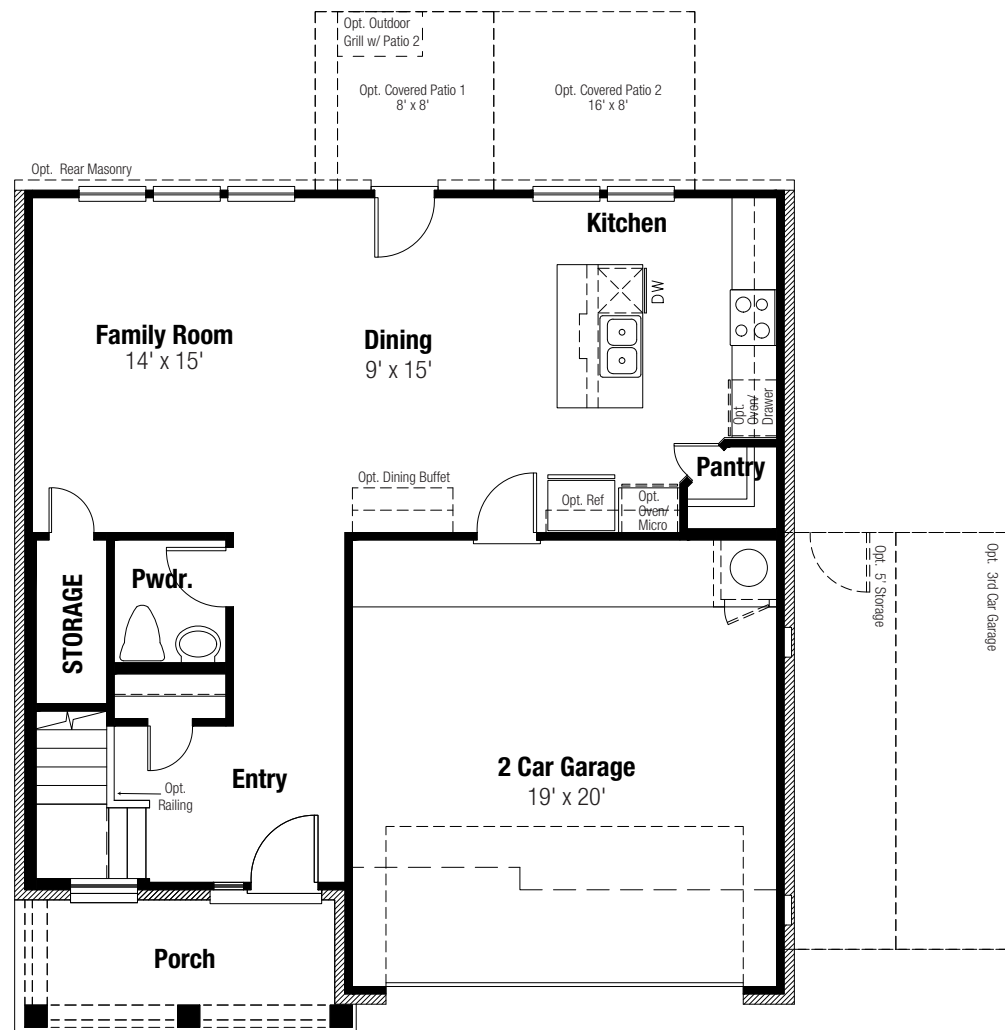

OPTIONS

Martindale - M35A

**Option Master
Bath Tub/Shower
ILO Shower**

FIRST FLOOR

SECOND FLOOR