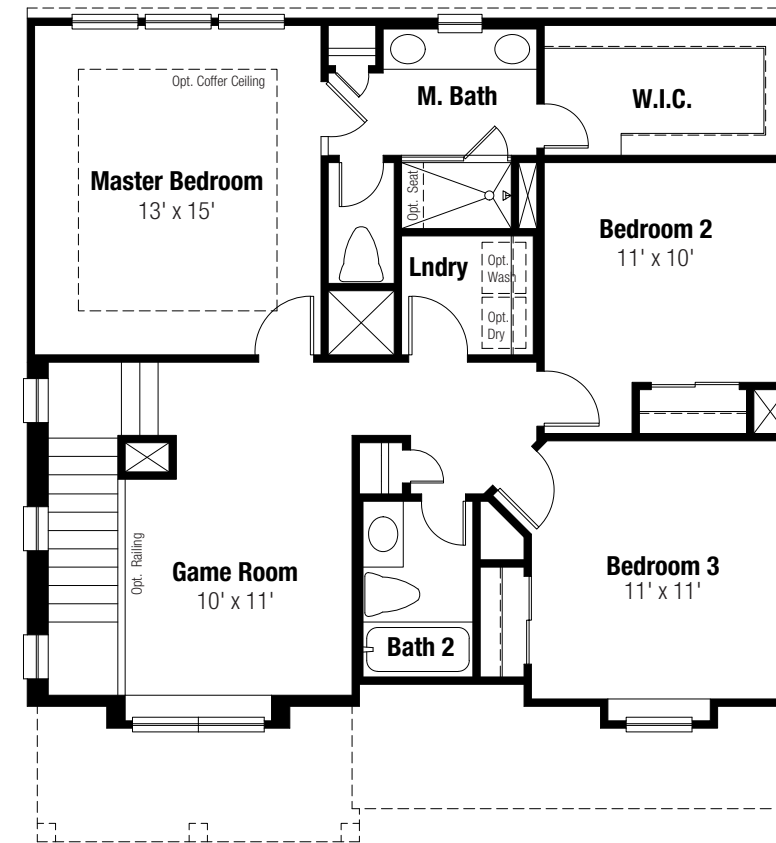

OPTIONS

Martindale - M35A

**Option Master
Bath Tub/Shower
ILO Shower**

FIRST FLOOR

SECOND FLOOR