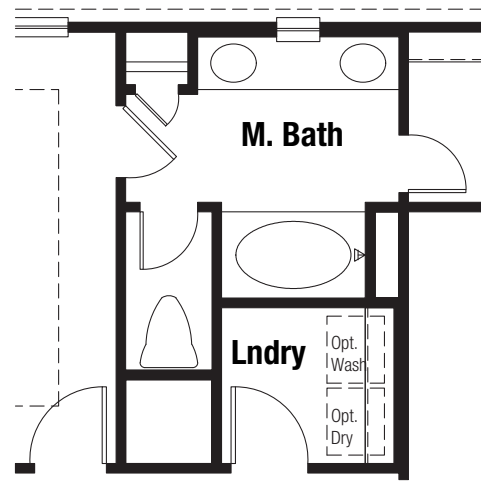

OPTIONS

Martindale - M35A

**Option Master
Bath Tub/Shower
ILO Shower**

FIRST FLOOR

SECOND FLOOR