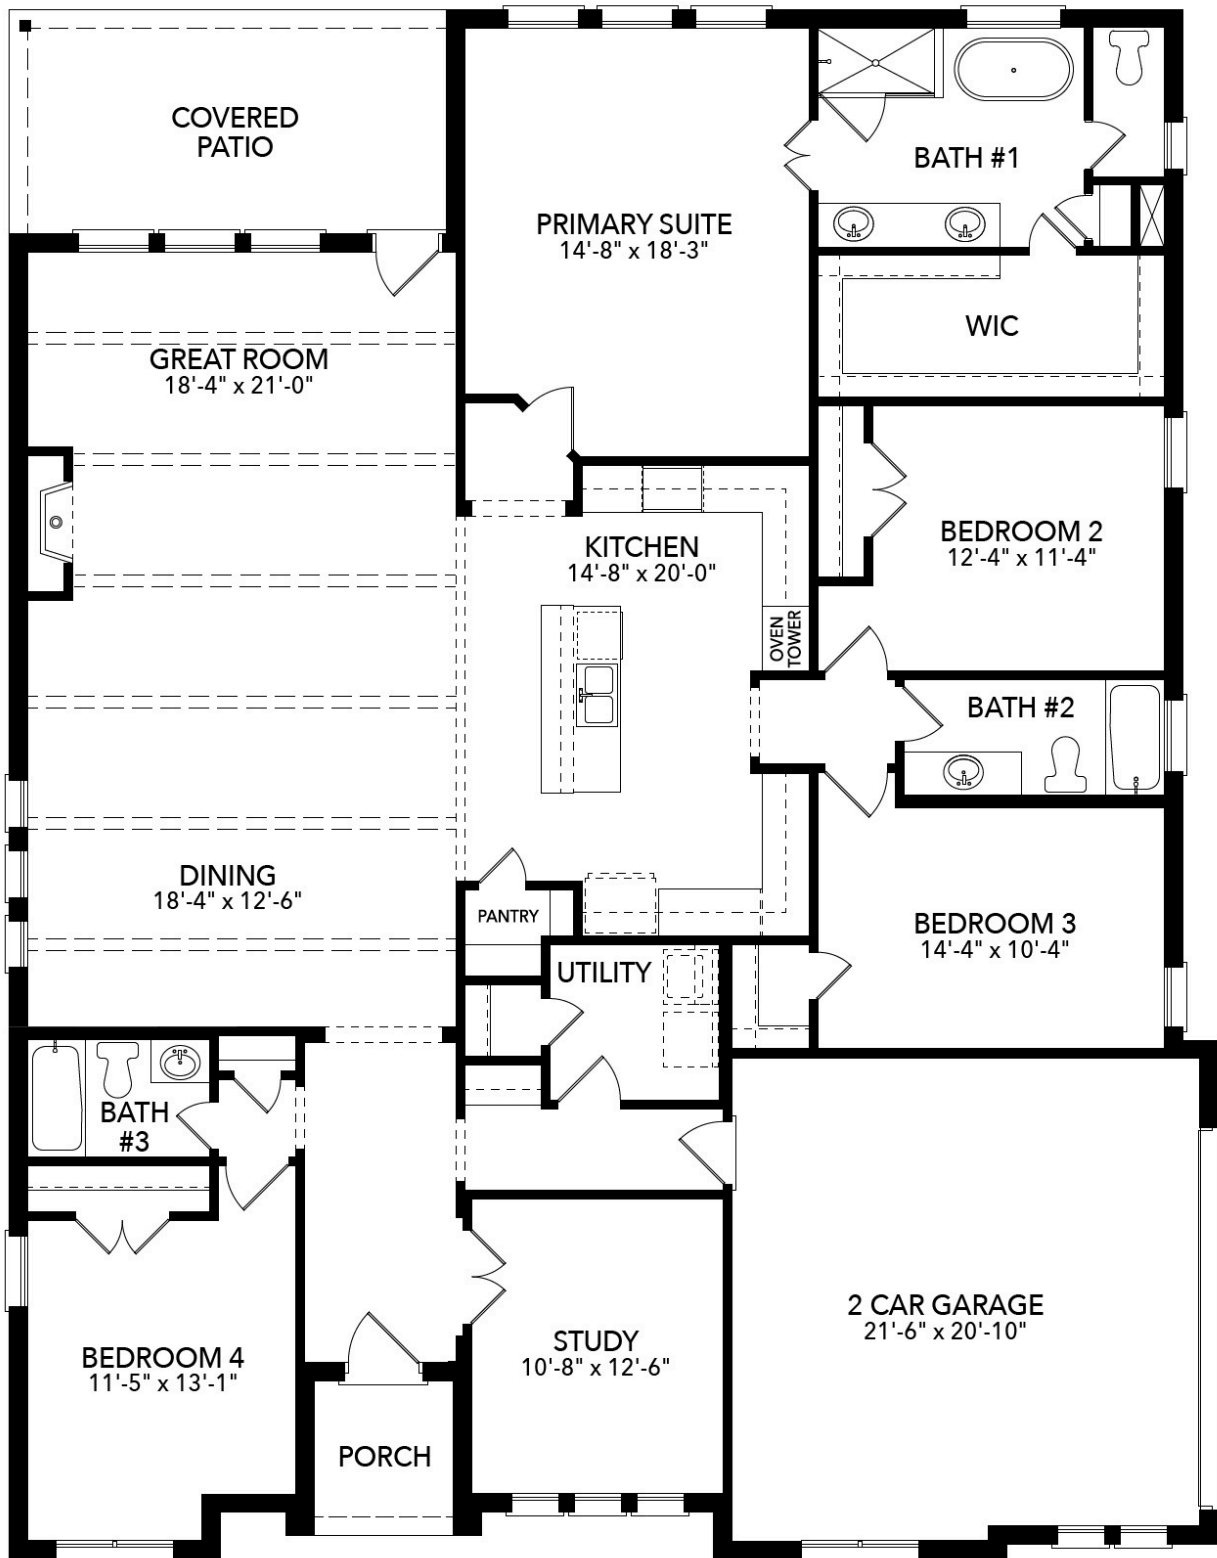

First Floor