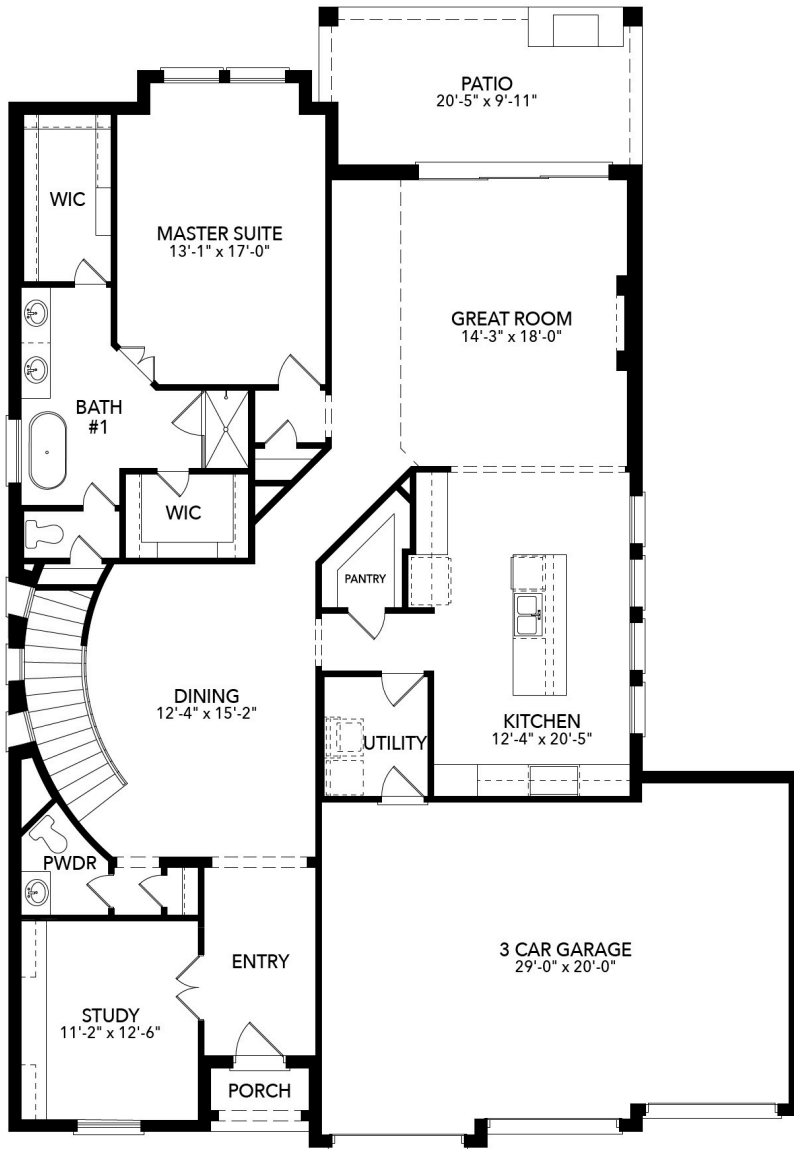

First Floor