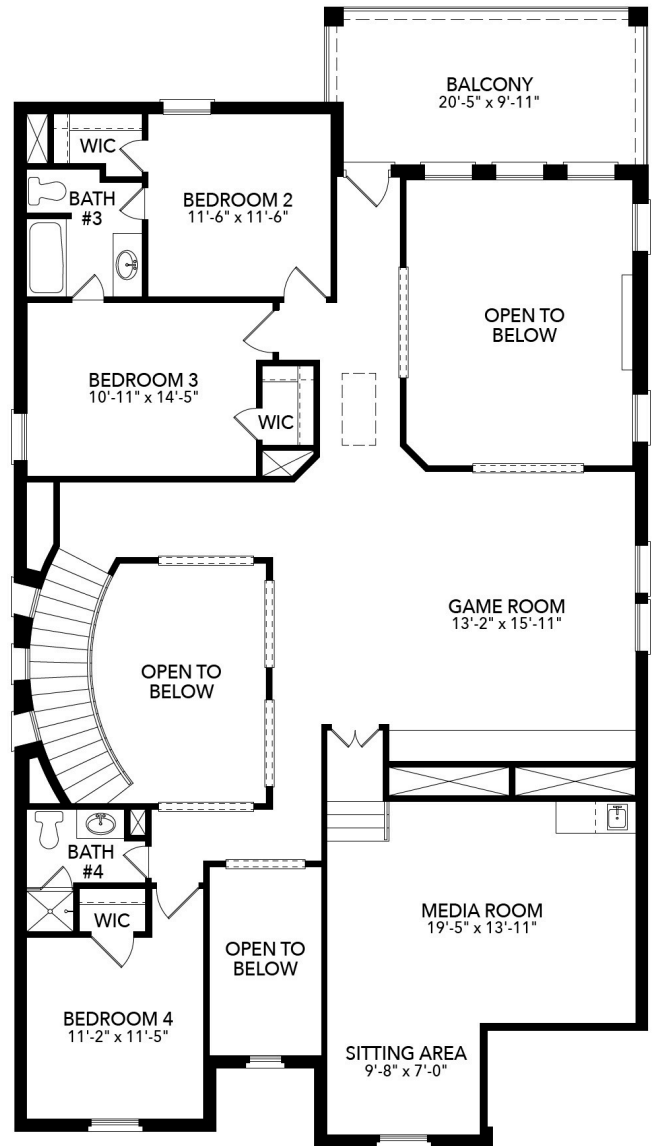

Second Floor