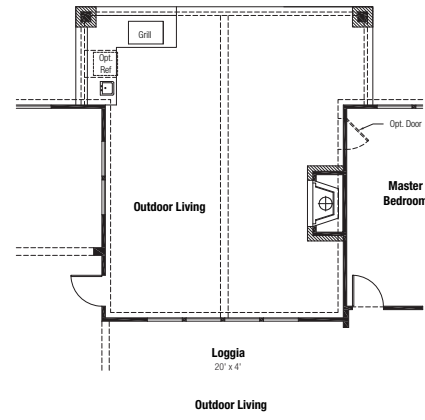

OPTIONS

Chesapeake - C60B

1

2

3

4

5

Spa Master Bath Option

Luxury Master Bath Option

Media Room Option

Flex Room ILO Formal Dining Option

Master Bath w/ Freestanding Tub Options

\*Floor Plan & Porch Per Elevation

3rd Bay Swing-In Garage