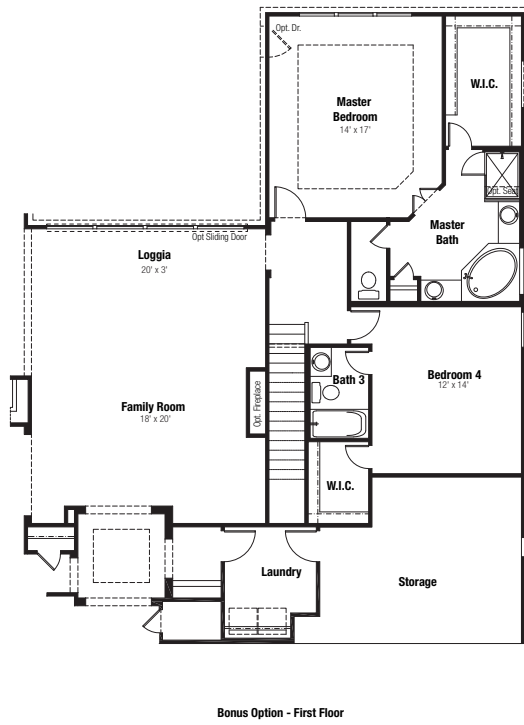

OPTIONS

Chesapeake - C60B

1

2

3

4

5

Spa Master Bath Option

Luxury Master Bath Option

Media Room Option

Flex Room ILO Formal Dining Option

Master Bath w/ Freestanding Tub Options

\*Floor Plan & Porch Per Elevation

3rd Bay Swing-In Garage