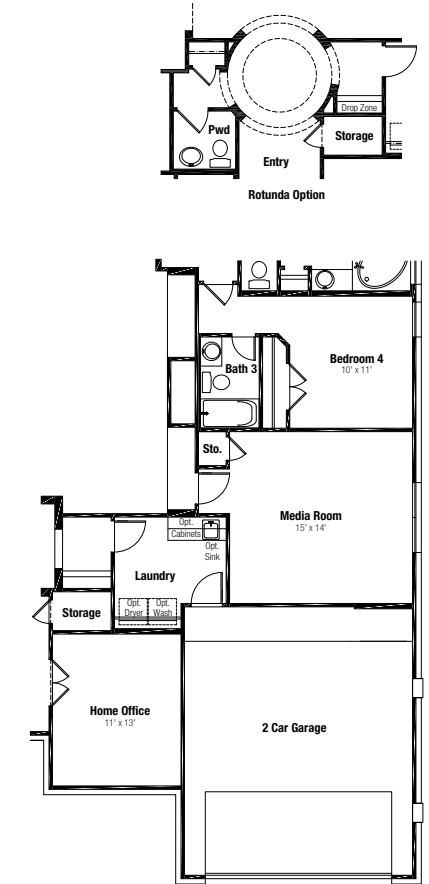

OPTIONS

Chesapeake - C60B

1

2

3

4

5

Spa Master Bath Option

Luxury Master Bath Option

Media Room Option

Flex Room ILO Formal Dining Option

Master Bath w/ Freestanding Tub Options

\*Floor Plan & Porch Per Elevation

3rd Bay Swing-In Garage