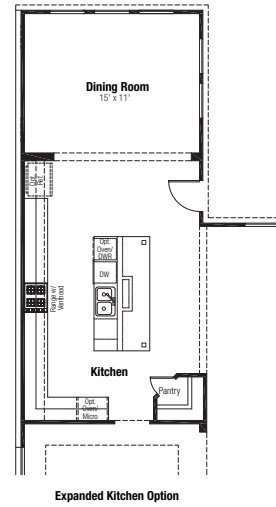

OPTIONS

Chesapeake - C60B

1

2

3

4

5

Spa Master Bath Option

Luxury Master Bath Option

Media Room Option

Flex Room ILO Formal Dining Option

Master Bath w/ Freestanding Tub Options

\*Floor Plan & Porch Per Elevation

3rd Bay Swing-In Garage