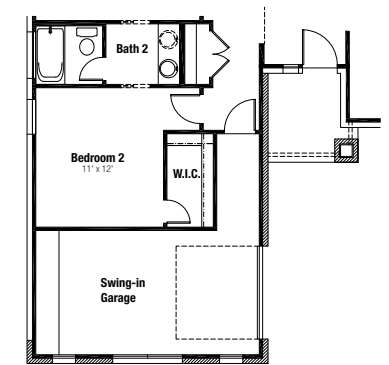

OPTIONS

Chesapeake - C60B

1

2

3

4

5

Spa Master Bath Option

Luxury Master Bath Option

Media Room Option

Flex Room ILO Formal Dining Option

Master Bath w/ Freestanding Tub Options

\*Floor Plan & Porch Per Elevation

3rd Bay Swing-In Garage