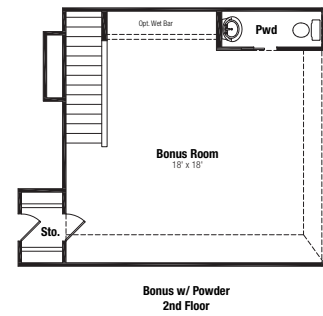

OPTIONS

Chesapeake - C60B

1

2

3

4

5

Spa Master Bath Option

Luxury Master Bath Option

Media Room Option

Flex Room ILO Formal Dining Option

Master Bath w/ Freestanding Tub Options

\*Floor Plan & Porch Per Elevation

3rd Bay Swing-In Garage