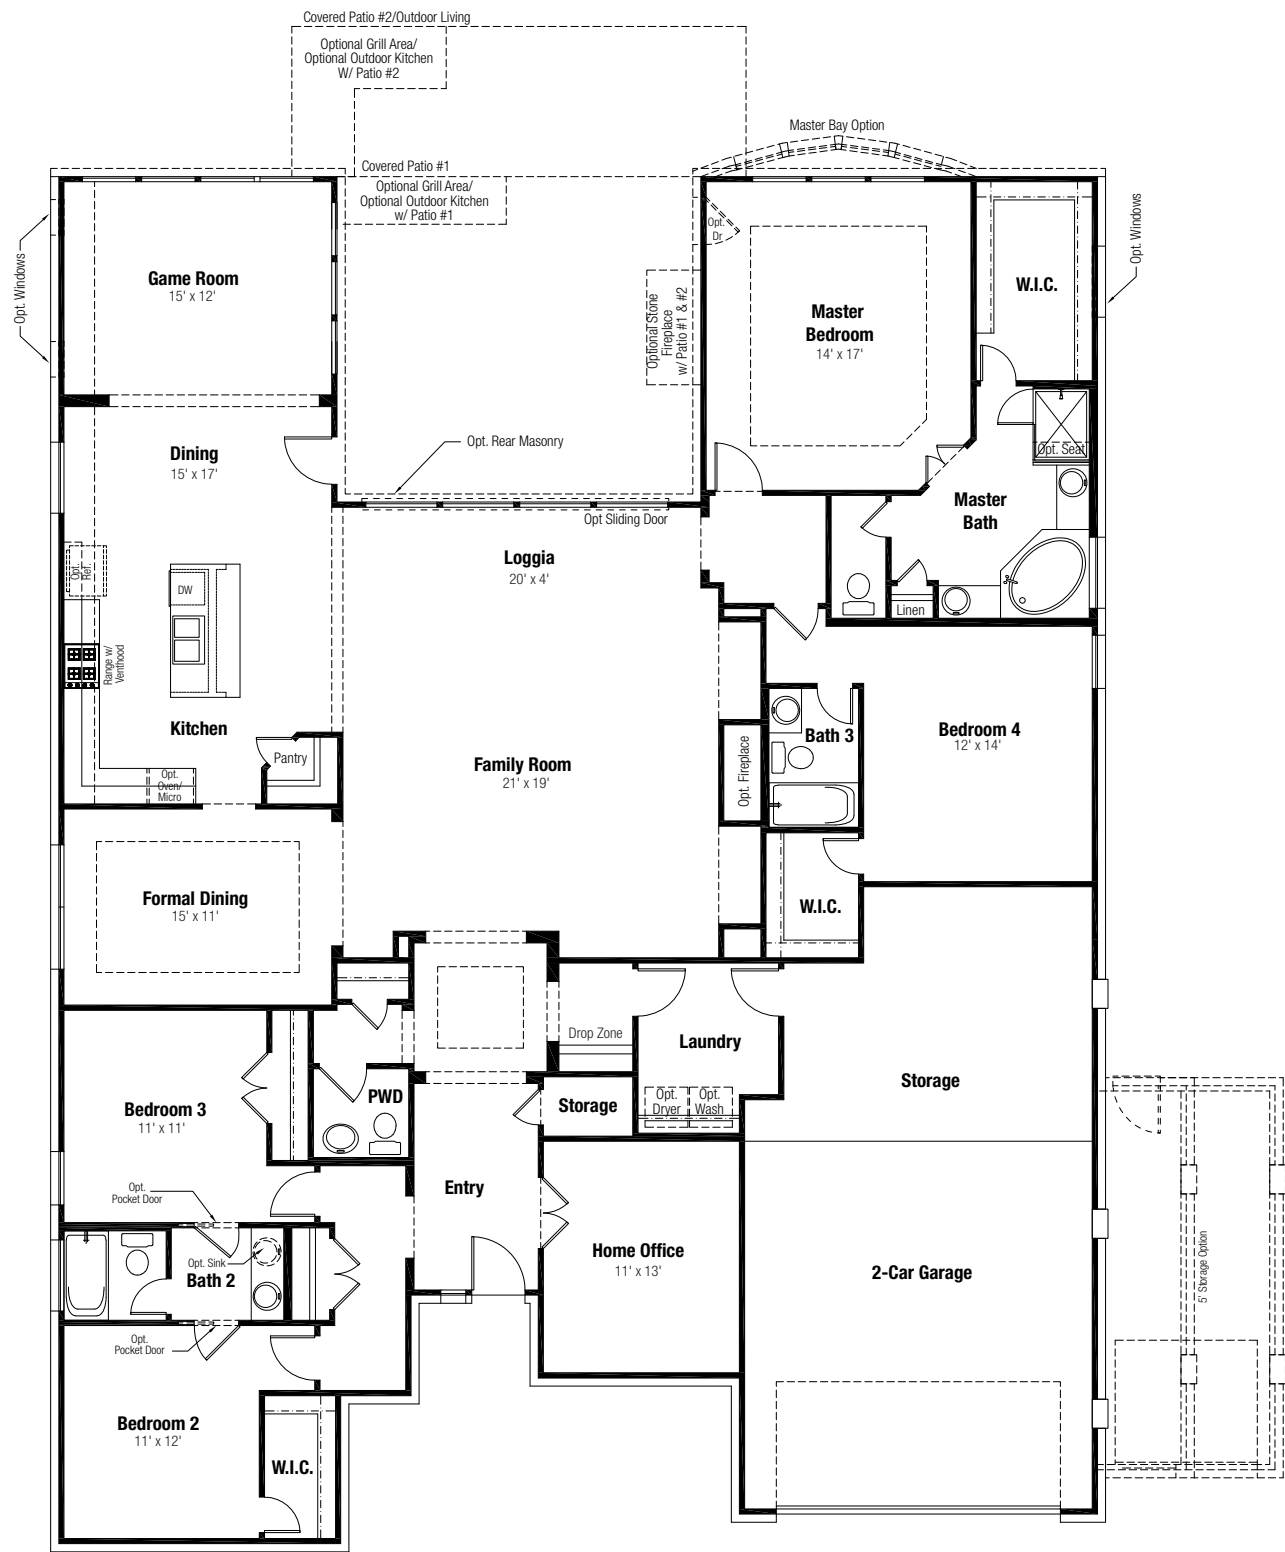

OPTIONS

Chesapeake - C60B

1

2

3

4

5

Spa Master Bath Option

Luxury Master Bath Option

Media Room Option

Flex Room ILO Formal Dining Option

Master Bath w/ Freestanding Tub Options

\*Floor Plan & Porch Per Elevation

3rd Bay Swing-In Garage