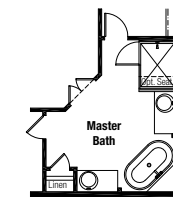

OPTIONS

Chesapeake - C60B

1

2

3

4

5

Spa Master Bath Option

Luxury Master Bath Option

Media Room Option

Flex Room ILO Formal Dining Option

Master Bath w/ Freestanding Tub Options

\*Floor Plan & Porch Per Elevation

3rd Bay Swing-In Garage