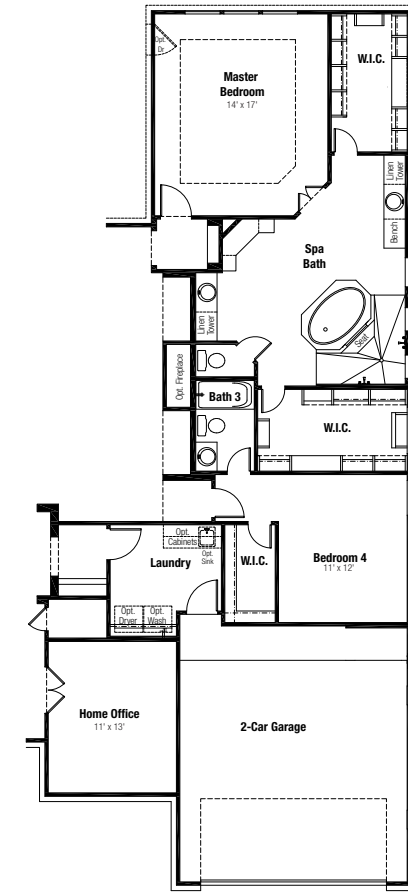

OPTIONS

Chesapeake - C60B

1

2

3

4

5

Spa Master Bath Option

Luxury Master Bath Option

Media Room Option

Flex Room ILO Formal Dining Option

Master Bath w/ Freestanding Tub Options

\*Floor Plan & Porch Per Elevation

3rd Bay Swing-In Garage