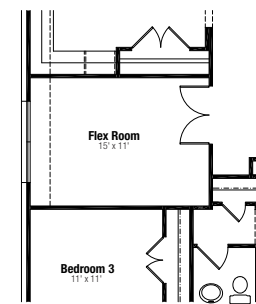

OPTIONS

Chesapeake - C60B

1

2

3

4

5

Spa Master Bath Option

Luxury Master Bath Option

Media Room Option

Flex Room ILO Formal Dining Option

Master Bath w/ Freestanding Tub Options

\*Floor Plan & Porch Per Elevation

3rd Bay Swing-In Garage