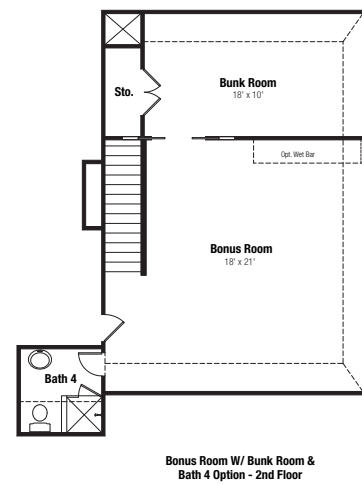

OPTIONS

Chesapeake - C60B

1

2

3

4

5

Spa Master Bath Option

Luxury Master Bath Option

Media Room Option

Flex Room ILO Formal Dining Option

Master Bath w/ Freestanding Tub Options

\*Floor Plan & Porch Per Elevation

3rd Bay Swing-In Garage