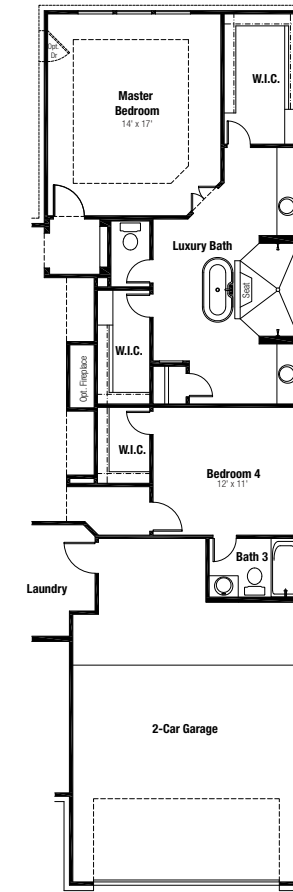

OPTIONS

Chesapeake - C60B

1

2

3

4

5

Spa Master Bath Option

Luxury Master Bath Option

Media Room Option

Flex Room ILO Formal Dining Option

Master Bath w/ Freestanding Tub Options

\*Floor Plan & Porch Per Elevation

3rd Bay Swing-In Garage