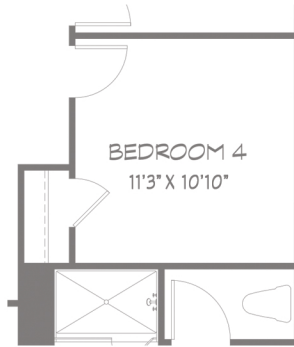

SECOND FLOOR

OPTIONAL
BEDROOM 4
IN LIEU OF LOFT