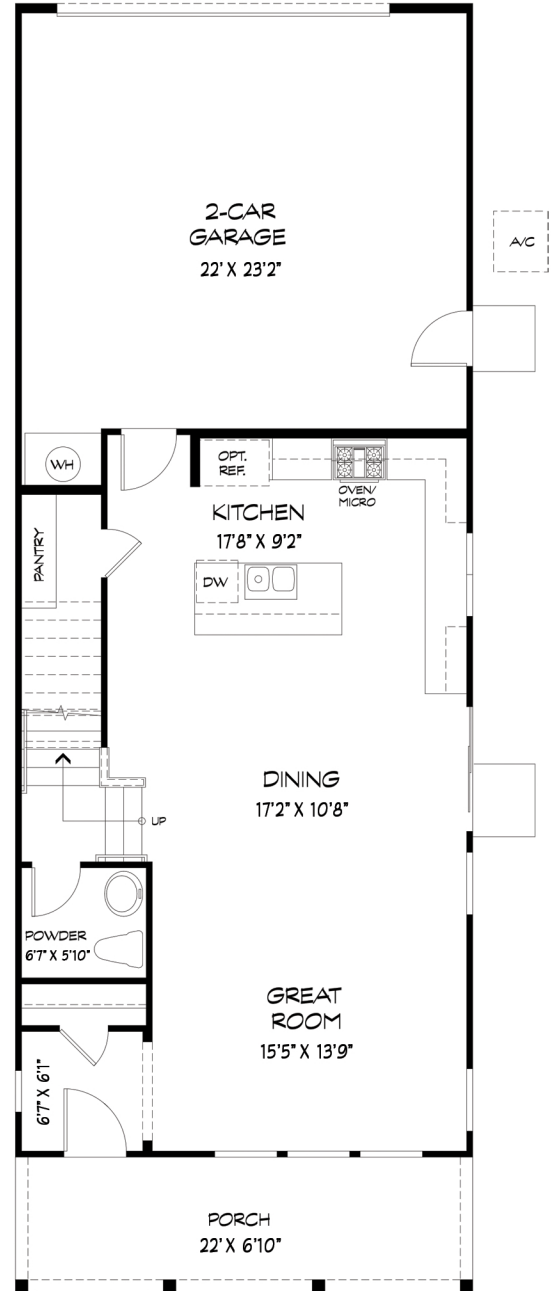

FARMHOUSE
COLOR SCHEME 2

COTTAGE
COLOR SCHEME 4

1,8887 SQ FT

3 - 4 BEDROOMS

2.5 BATHROOMS

2-CAR GARAGE

TWO-STORIES

PLAN 3 offers 1,887 sq. ft. of flexible two-story living with Farmhouse and Cottage elevations. This thoughtfully designed home features 3 bedrooms with an optional 4th in place of the upstairs loft. The main level includes a spacious great room, open dining area, and a modern kitchen with a large island, plus a powder bath and attached 2-car garage. Upstairs, two secondary bedrooms share a full bath, and the laundry room is just steps from the generous primary suite with a walk-in closet and dual vanities. Premium finishes complete this stylish home in the heart of Windsor.

SCAN WITH YOUR CAMERA
TO LEARN MORE!

707-694-6547 | OLDREDWOOD@RYDERHOMES.COM
WWW.RYDERHOMES.COM/ORV
6122 OLD REDWOOD HIGHWAY, WINDSOR, CA 95492

SECOND FLOOR

OPTIONAL
BEDROOM 4
IN LIEU OF LOFT

FIRST FLOOR

1,887 SQ FT

3 - 4 BEDROOMS

2.5 BATHROOMS

2-CAR GARAGE

TWO-STORIES

OLD REDWOOD VILLAGE

HOMESITE 23

PLAN 3 FARMHOUSE | SCHEME 3

ARCHITECTURAL FLOOR PLAN

- 1 1,887 SQ. FT TWO STORY FLOORPLAN
- 2 OPEN CONCEPT GREAT ROOM DESIGN
- 3 DEDICATED DINING AREA
- 4 MODERN KITCHEN WITH LARGE CENTER ISLAND
- 5 MAIN LEVEL POWDER BATH
- 6 ATTACHED 2-CAR GARAGE
- 7 UPSTAIRS LOFT FOR FLEXIBLE USE
- 8 TWO SECONDARY BEDROOMS UPSTAIRS
- 9 FULL BATH FOR SECONDARY BEDROOMS
- 10 PRIVATE PRIMARY SUITE
- 11 WALK-IN CLOSET IN PRIMARY SUITE
- 12 DUAL VANITIES IN PRIMARY BATH
- 13 FUNCTIONAL LAYOUT WITH FLEXIBLE LIVING OPTIONS