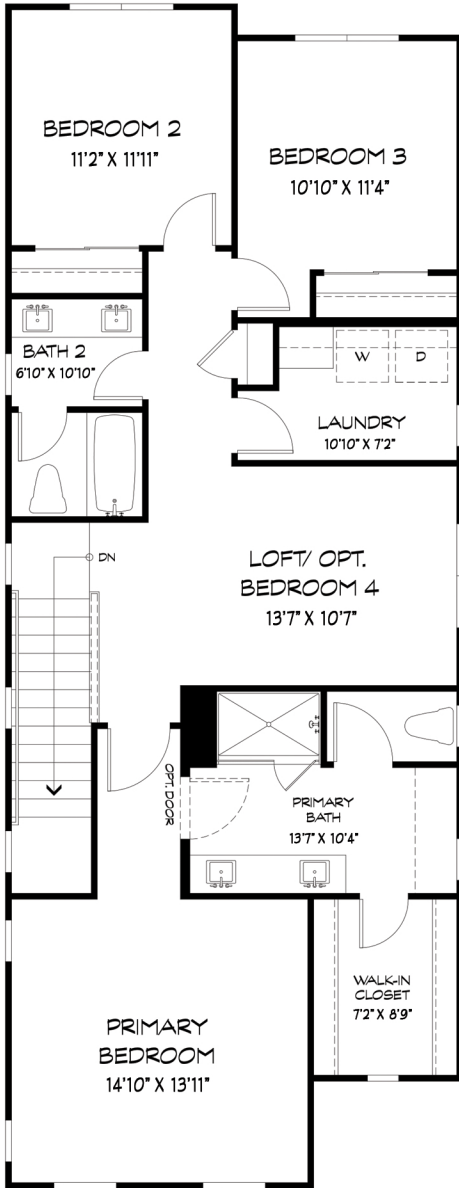

FARMHOUSE
COLOR SCHEME 2

COTTAGE
COLOR SCHEME 4

1,8887 SQ FT

3 - 4 BEDROOMS

2.5 BATHROOMS

2-CAR GARAGE

TWO-STORIES

PLAN 3 offers 1,887 sq. ft. of flexible two-story living with Farmhouse and Cottage elevations. This thoughtfully designed home features 3 bedrooms with an optional 4th in place of the upstairs loft. The main level includes a spacious great room, open dining area, and a modern kitchen with a large island, plus a powder bath and attached 2-car garage. Upstairs, two secondary bedrooms share a full bath, and the laundry room is just steps from the generous primary suite with a walk-in closet and dual vanities. Premium finishes complete this stylish home in the heart of Windsor.

SCAN WITH YOUR CAMERA
TO LEARN MORE!

707-694-6547 | OLDREDWOOD@RYDERHOMES.COM
WWW.RYDERHOMES.COM/ORV
6122 OLD REDWOOD HIGHWAY, WINDSOR, CA 95492

SECOND FLOOR

OPTIONAL
BEDROOM 4
IN LIEU OF LOFT

FIRST FLOOR

1,887 SQ FT

3 - 4 BEDROOMS

2.5 BATHROOMS

2-CAR GARAGE

TWO-STORIES

OLD REDWOOD VILLAGE

HOMESITE 23

PLAN 3 FARMHOUSE | SCHEME 3

ARCHITECTURAL FLOOR PLAN

- 1 1,887 SQ. FT TWO STORY FLOORPLAN
- 2 OPEN CONCEPT GREAT ROOM DESIGN
- 3 DEDICATED DINING AREA
- 4 MODERN KITCHEN WITH LARGE CENTER ISLAND
- 5 MAIN LEVEL POWDER BATH
- 6 ATTACHED 2-CAR GARAGE
- 7 UPSTAIRS LOFT FOR FLEXIBLE USE
- 8 TWO SECONDARY BEDROOMS UPSTAIRS
- 9 FULL BATH FOR SECONDARY BEDROOMS
- 10 PRIVATE PRIMARY SUITE
- 11 WALK-IN CLOSET IN PRIMARY SUITE
- 12 DUAL VANITIES IN PRIMARY BATH
- 13 FUNCTIONAL LAYOUT WITH FLEXIBLE LIVING OPTIONS