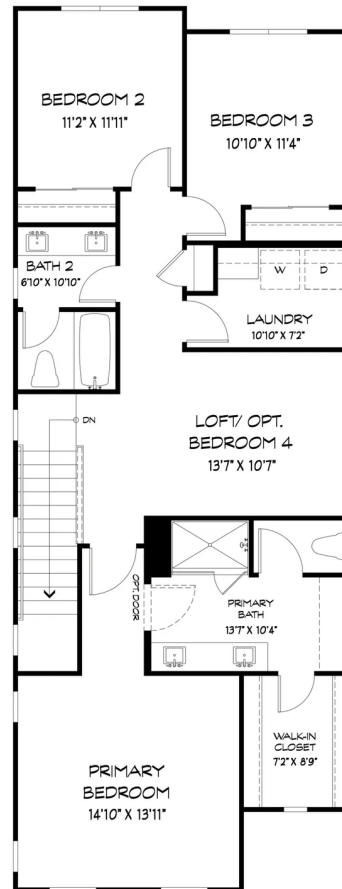

ARCHITECTURAL FLOOR PLAN

1. 1 1,887 SQ. FT TWO STORY FLOORPLAN
2. 2 OPEN CONCEPT GREAT ROOM DESIGN
3. 3 DEDICATED DINING AREA
4. 4 MODERN KITCHEN WITH LARGE CENTER ISLAND
5. 5 MAIN LEVEL POWDER BATH
6. 6 ATTACHED 2-CAR GARAGE
7. 7 UPSTAIRS LOFT FOR FLEXIBLE USE
8. 8 TWO SECONDARY BEDROOMS UPSTAIRS
9. 9 FULL BATH FOR SECONDARY BEDROOMS
10. 10 PRIVATE PRIMARY SUITE
11. 11 WALK-IN CLOSET IN PRIMARY SUITE
12. 12 DUAL VANITIES IN PRIMARY BATH
13. 13 FUNCTIONAL LAYOUT WITH FLEXIBLE LIVING OPTIONS

SECOND FLOOR