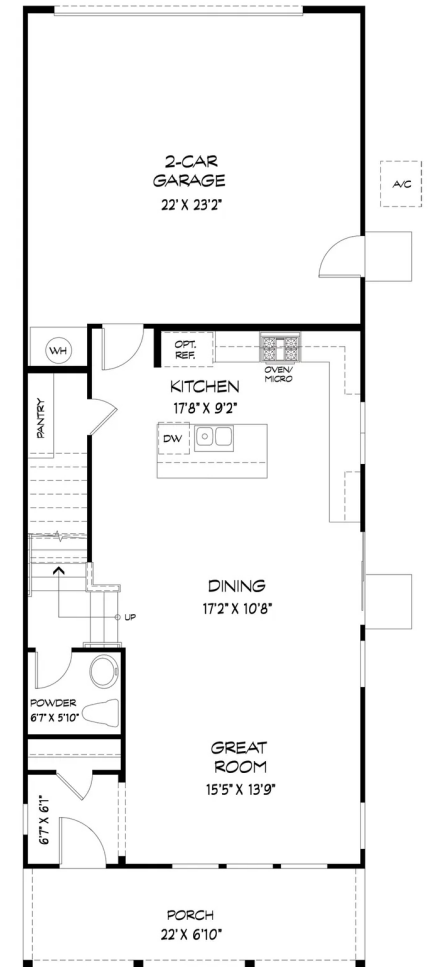

FIRST FLOOR