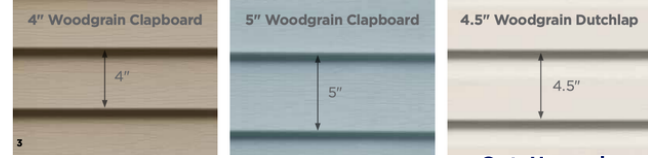

Available Styles

Standard

Opt. Upgrade

Opt. Upgrade