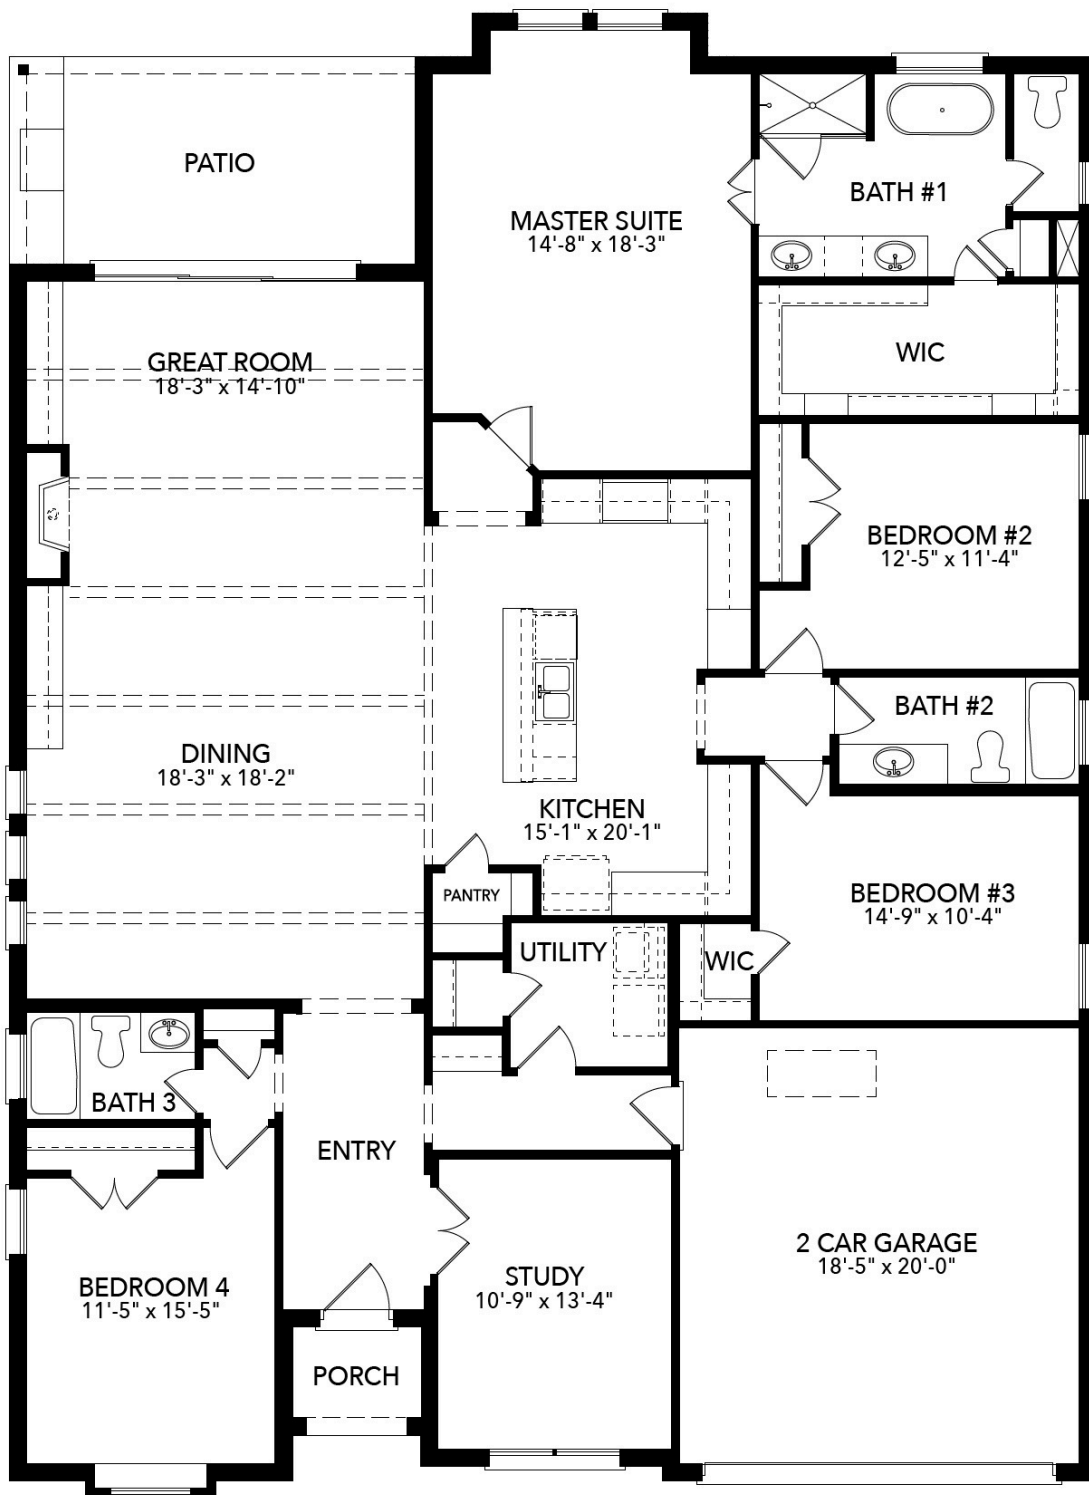

First Floor