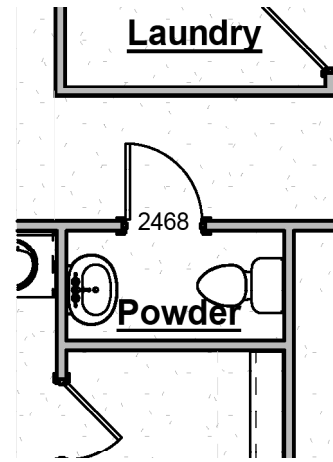

Great Room Fireplace Bump-In

-Adds fireplace to Great Room
-Includes trim-built mantel, firebox, 18" gas logs, tile surround, & electrical outlet above fireplace

Bath 2 Tile Shower

- Replaces tub/shower unit with tile shower
- Includes tile walls & floor, shower head, valve & 4" curb
- Shower enclosure not included & may be purchased at design

Powder Bath Option

- Includes standard main living area flooring, pedestal sink, plumbing fixture, mirror & toilet

Laundry Room Sink Option

- Includes stainless sink with 30" base cabinet, cabinet hardware and countertop
- Cabinet base and countertop can be replaced with a freestanding utility sink