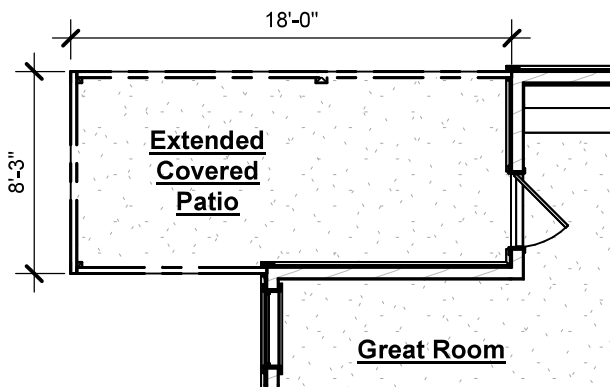

the WHITMORE

Plan Options

Outdoor Gas Log Fireplace

-Adds outdoor fireplace with siding or brick to match house, cedar beam mantel, firebox, gas logs & electrical outlet above fireplace

*Outdoor Gas Log Fireplace
(Side Location)*

-Adds outdoor fireplace with siding or brick to match house, cedar beam mantel, firebox, gas logs & electrical outlet above fireplace

Covered Patio Extension

-Adds 66 sf of additional covered patio

Covered Patio Extension with Outdoor Gas Log Fireplace

-Adds 66 sf of additional covered patio
-Adds outdoor fireplace with siding or brick to match house, cedar beam mantel, firebox, gas logs & electrical outlet above fireplace

3rd Car Garage Option

Adds approx. 270 sf to Garage & additional garage door