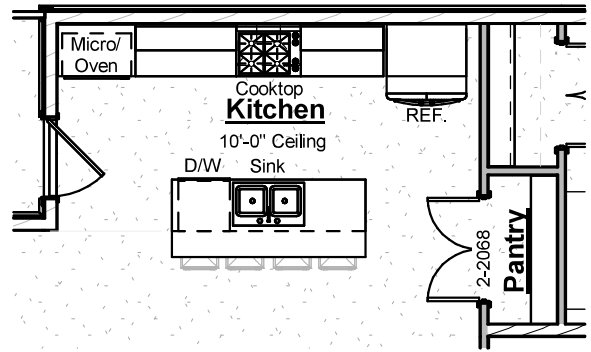

the WHITMORE

Plan Options

Outdoor Gas Log Fireplace

-Adds outdoor fireplace with siding or brick to match house, cedar beam mantel, firebox, gas logs & electrical outlet above fireplace

*Outdoor Gas Log Fireplace
(Side Location)*

-Adds outdoor fireplace with siding or brick to match house, cedar beam mantel, firebox, gas logs & electrical outlet above fireplace

Covered Patio Extension

-Adds 66 sf of additional covered patio

Covered Patio Extension with Outdoor Gas Log Fireplace

-Adds 66 sf of additional covered patio
-Adds outdoor fireplace with siding or brick to match house, cedar beam mantel, firebox, gas logs & electrical outlet above fireplace

3rd Car Garage Option

Adds approx. 270 sf to Garage & additional garage door

Chef's Kitchen with Single Oven

-Includes Frigidaire Gallery cooktop, wood hood, 1 wall oven, microwave & dishwasher

Great Room Fireplace Bump-In

-Adds fireplace to Great Room
-Includes trim-built mantel, firebox, 18" gas logs, tile surround, & electrical outlet above fireplace