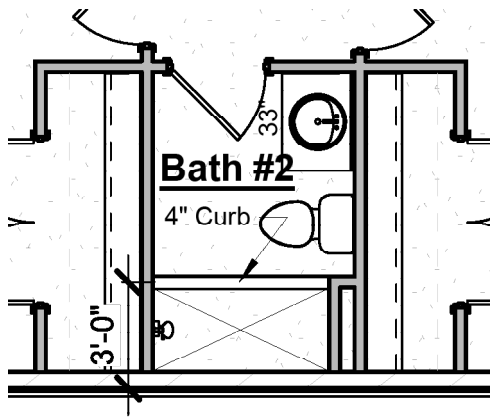

Great Room Fireplace Bump-In

-Adds fireplace to Great Room
-Includes trim-built mantel, firebox, 18" gas logs, tile surround, & electrical outlet above fireplace

Bath 2 Tile Shower

- Replaces tub/shower unit with tile shower
- Includes tile walls & floor, shower head, valve & 4" curb
- Shower enclosure not included & may be purchased at design