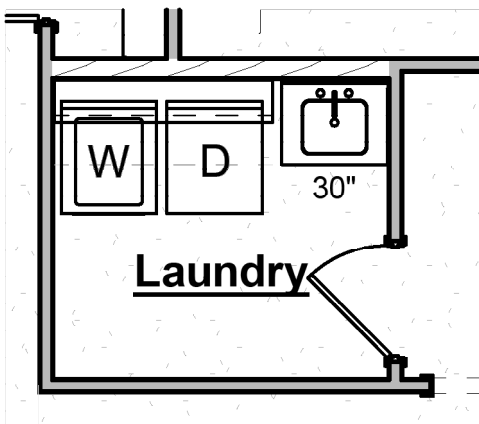

Great Room Fireplace Bump-In

-Adds fireplace to Great Room
-Includes trim-built mantel, firebox, 18" gas logs, tile surround, & electrical outlet above fireplace

Bath 2 Tile Shower

- Replaces tub/shower unit with tile shower
- Includes tile walls & floor, shower head, valve & 4" curb
- Shower enclosure not included & may be purchased at design

Powder Bath Option

- Includes standard main living area flooring, pedestal sink, plumbing fixture, mirror & toilet

Laundry Room Sink Option

- Includes stainless sink with 30" base cabinet, cabinet hardware and countertop
- Cabinet base and countertop can be replaced with a freestanding utility sink