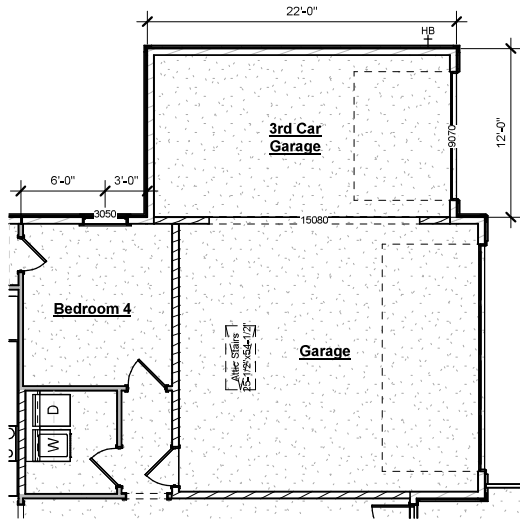

the WHITMORE

Plan Options

Outdoor Gas Log Fireplace

-Adds outdoor fireplace with siding or brick to match house, cedar beam mantel, firebox, gas logs & electrical outlet above fireplace

*Outdoor Gas Log Fireplace
(Side Location)*

-Adds outdoor fireplace with siding or brick to match house, cedar beam mantel, firebox, gas logs & electrical outlet above fireplace

Covered Patio Extension

-Adds 66 sf of additional covered patio

Covered Patio Extension with Outdoor Gas Log Fireplace

-Adds 66 sf of additional covered patio
-Adds outdoor fireplace with siding or brick to match house, cedar beam mantel, firebox, gas logs & electrical outlet above fireplace

3rd Car Garage Option

Adds approx. 270 sf to Garage & additional garage door