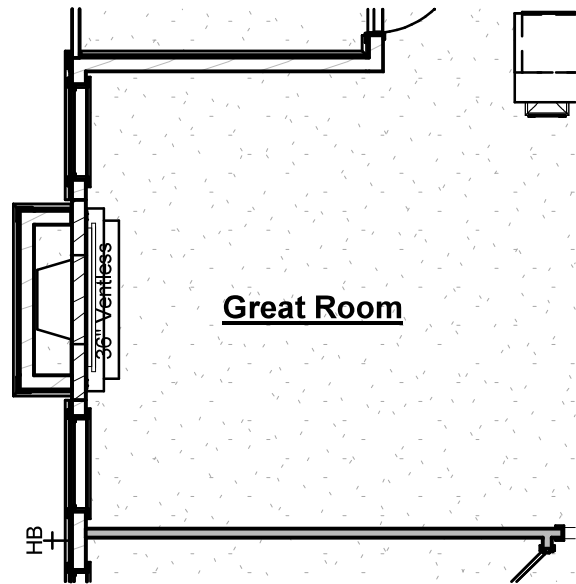

-Adds 66 sf of additional covered patio
-Adds outdoor fireplace with siding or brick to match house, cedar beam mantel, firebox, gas logs & electrical outlet above fireplace

3rd Car Garage Option

Adds approx. 270 sf to Garage & additional garage door

Great Room Fireplace Bump-In

-Adds fireplace to Great Room
-Includes trim-built mantel, firebox, 18" gas logs, tile surround, & electrical outlet above fireplace

Bath 2 Tile Shower

- Replaces tub/shower unit with tile shower
- Includes tile walls & floor, shower head, valve & 4" curb
- Shower enclosure not included & may be purchased at design