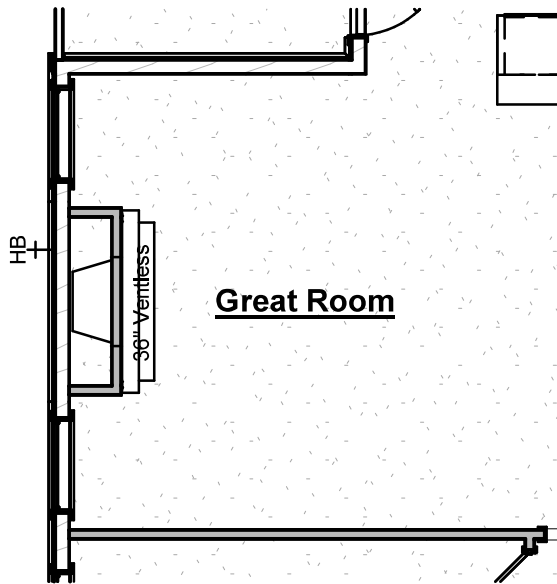

Great Room Fireplace Bump-In

-Adds fireplace to Great Room
-Includes trim-built mantel, firebox, 18" gas logs, tile surround, & electrical outlet above fireplace