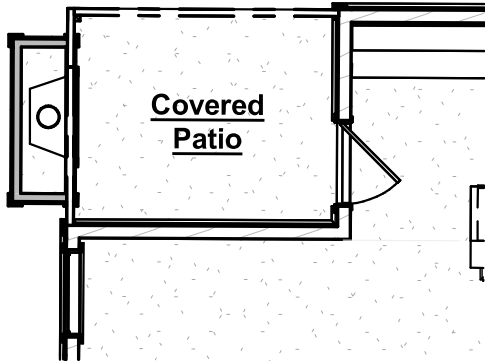

the WHITMORE

Plan Options

Outdoor Gas Log Fireplace

-Adds outdoor fireplace with siding or brick to match house, cedar beam mantel, firebox, gas logs & electrical outlet above fireplace

*Outdoor Gas Log Fireplace
(Side Location)*

-Adds outdoor fireplace with siding or brick to match house, cedar beam mantel, firebox, gas logs & electrical outlet above fireplace

Covered Patio Extension

-Adds 66 sf of additional covered patio

Covered Patio Extension with Outdoor Gas Log Fireplace

-Adds 66 sf of additional covered patio
-Adds outdoor fireplace with siding or brick to match house, cedar beam mantel, firebox, gas logs & electrical outlet above fireplace

3rd Car Garage Option

Adds approx. 270 sf to Garage & additional garage door