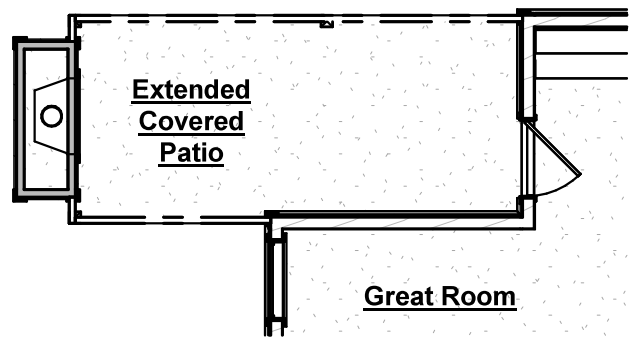

the WHITMORE

Plan Options

Outdoor Gas Log Fireplace

-Adds outdoor fireplace with siding or brick to match house, cedar beam mantel, firebox, gas logs & electrical outlet above fireplace

*Outdoor Gas Log Fireplace
(Side Location)*

-Adds outdoor fireplace with siding or brick to match house, cedar beam mantel, firebox, gas logs & electrical outlet above fireplace

Covered Patio Extension

-Adds 66 sf of additional covered patio

Covered Patio Extension with Outdoor Gas Log Fireplace

-Adds 66 sf of additional covered patio
-Adds outdoor fireplace with siding or brick to match house, cedar beam mantel, firebox, gas logs & electrical outlet above fireplace

3rd Car Garage Option

Adds approx. 270 sf to Garage & additional garage door