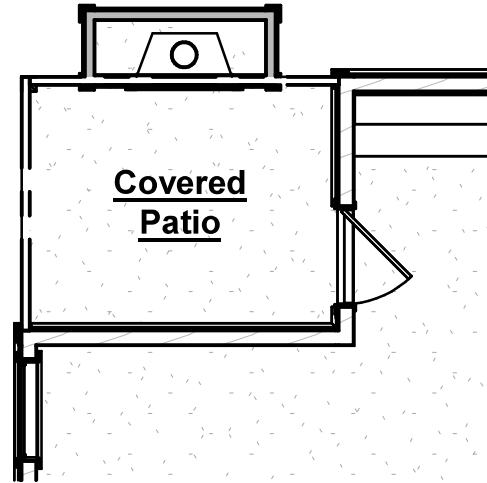

the WHITMORE

Plan Options

Outdoor Gas Log Fireplace

-Adds outdoor fireplace with siding or brick to match house, cedar beam mantel, firebox, gas logs & electrical outlet above fireplace

*Outdoor Gas Log Fireplace
(Side Location)*

-Adds outdoor fireplace with siding or brick to match house, cedar beam mantel, firebox, gas logs & electrical outlet above fireplace

Covered Patio Extension

-Adds 66 sf of additional covered patio

Covered Patio Extension with Outdoor Gas Log Fireplace

-Adds 66 sf of additional covered patio
-Adds outdoor fireplace with siding or brick to match house, cedar beam mantel, firebox, gas logs & electrical outlet above fireplace

3rd Car Garage Option

Adds approx. 270 sf to Garage & additional garage door