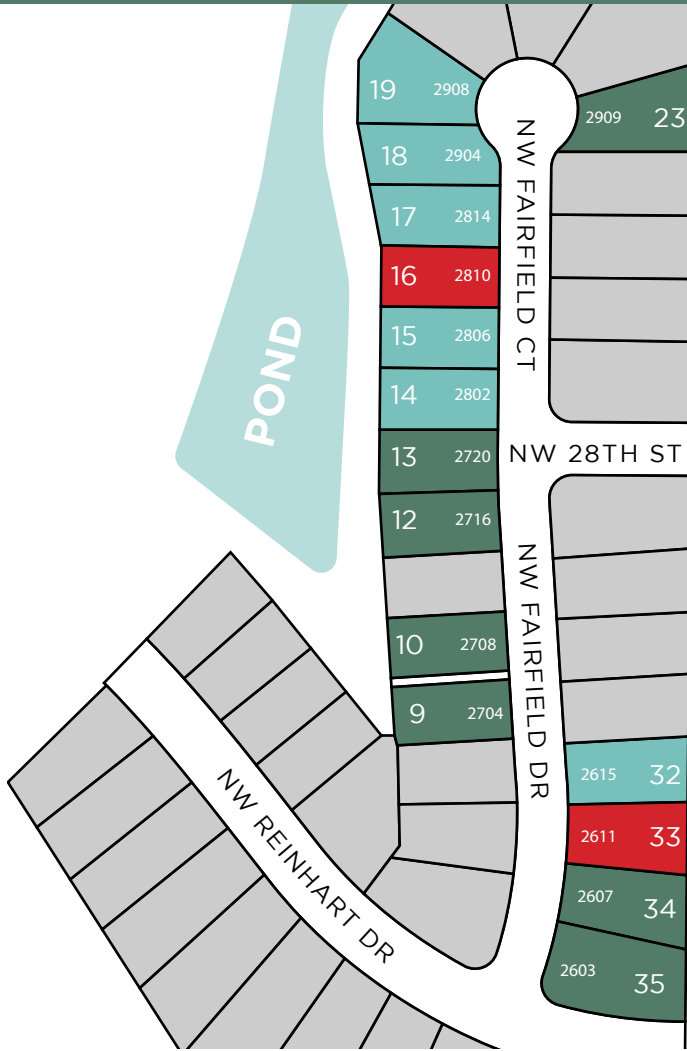

TRESTLE RIDGE

ANKENY

PLAT 7

www.jerryshomes.com

**School District**

Ankeny School District

Nearest Grocery

Fareway, Hy-Vee, Target

Nearest Gym

Aspen Gym

Additional Amenities

Prairie Ridge Sports Complex
Georgetown Park & Trails

Trestle Ridge Estates, situated in the heart of NW Ankeny off of NW Irvinedale Dr. with easy access to I-35, shopping, schools, and parks.

Our history builds your future.

Daylight lots are an additional \$4,000 above listing price. Walkout lots are an additional \$7,000 above listing price.