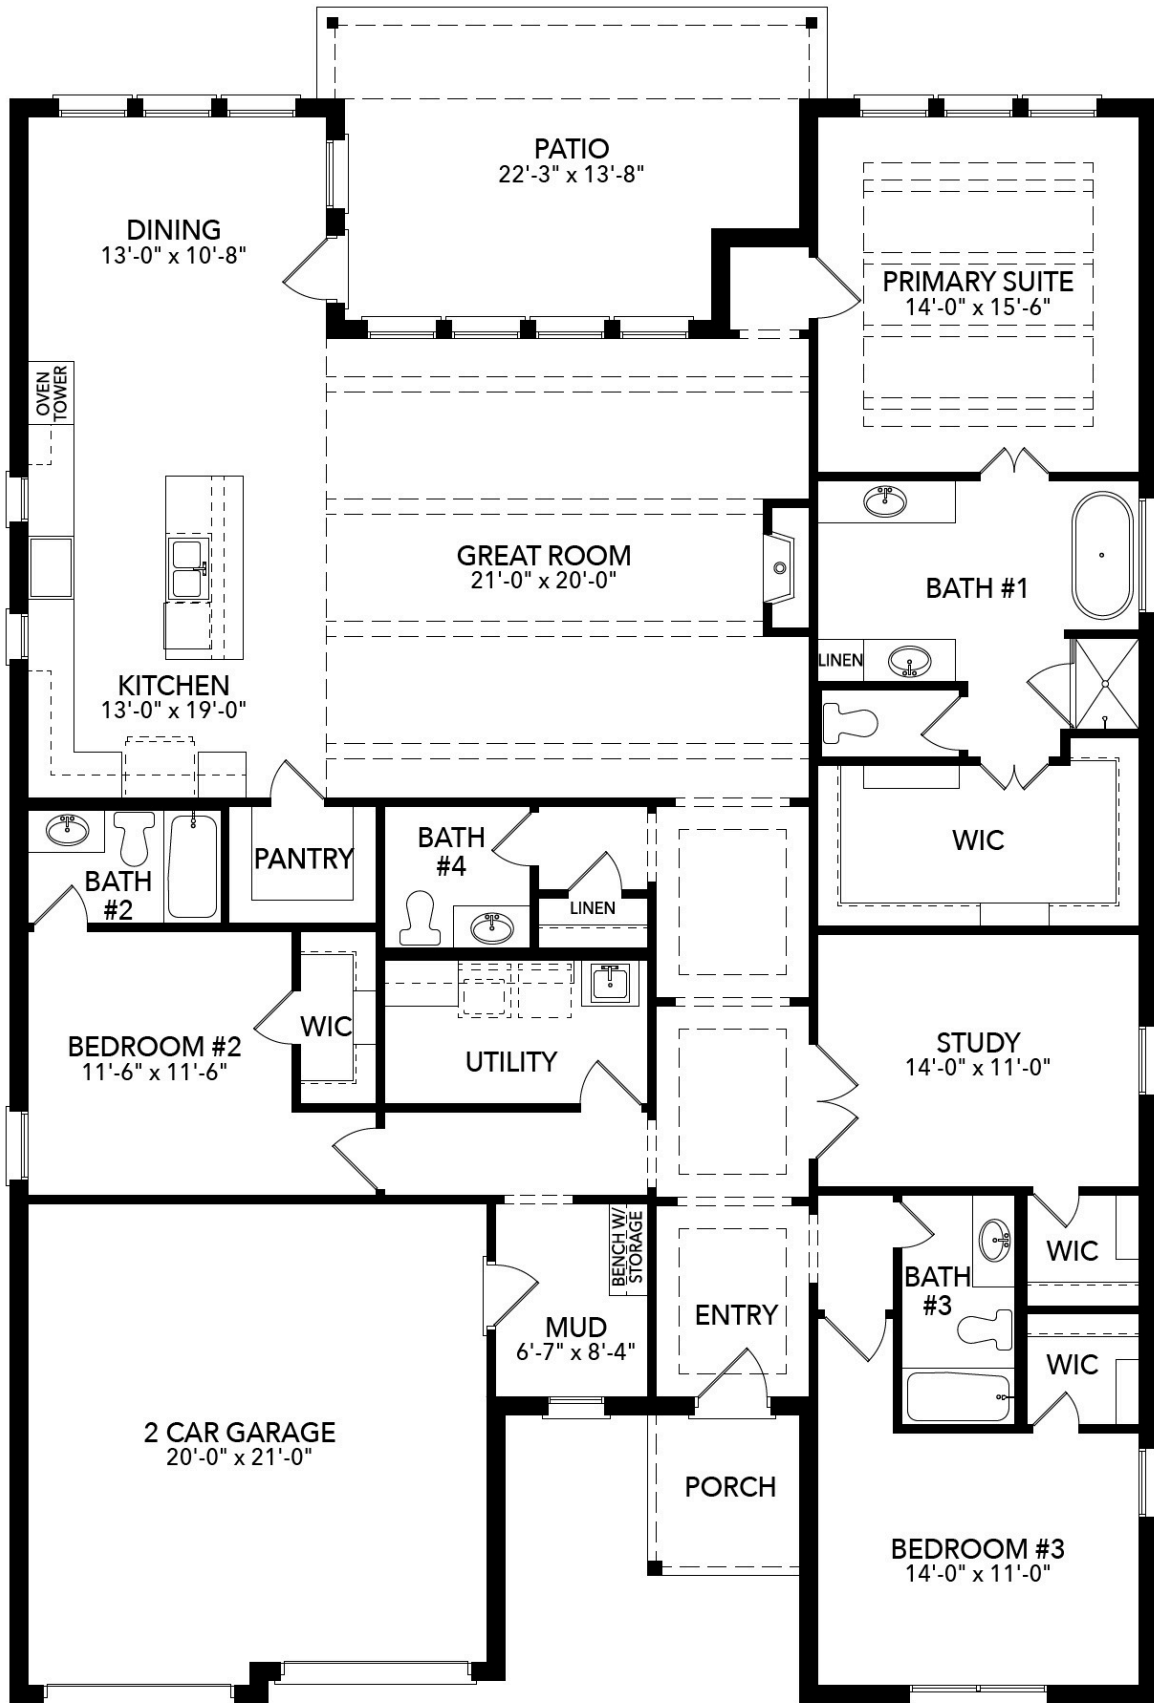

First Floor