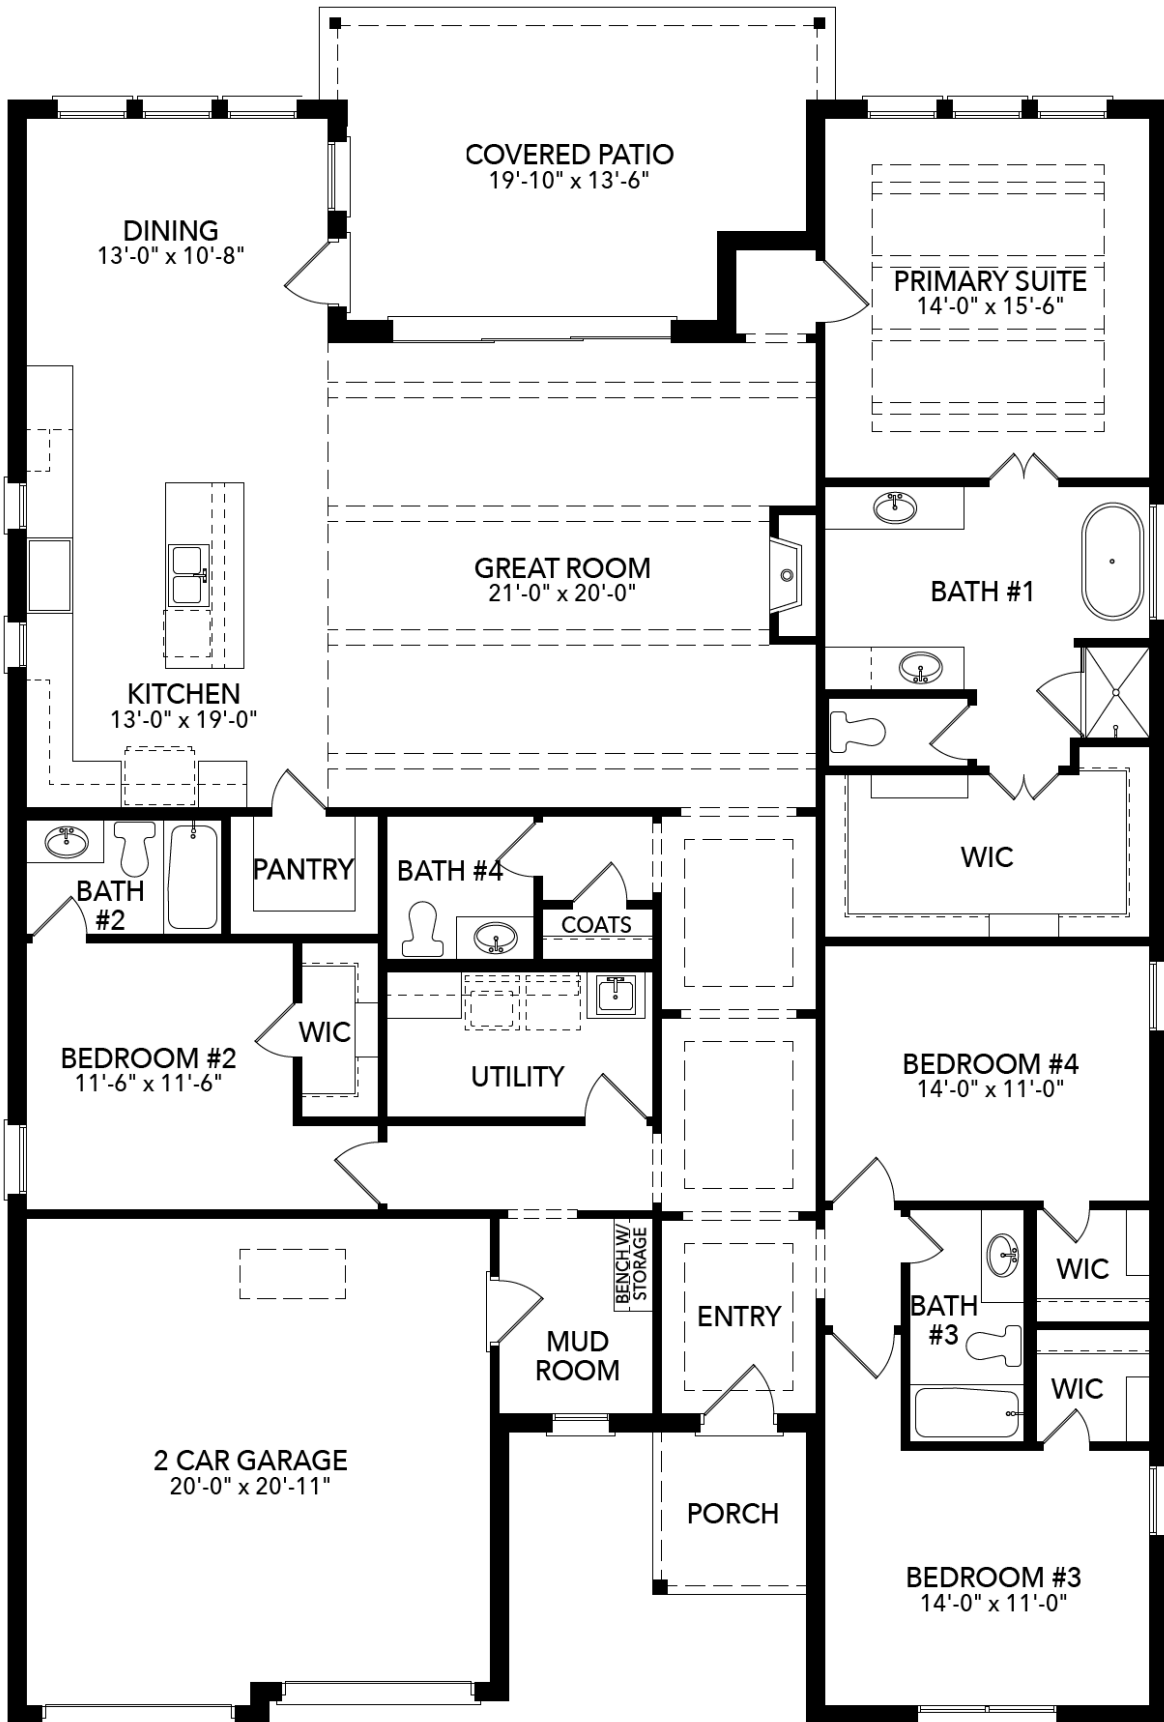

First Floor