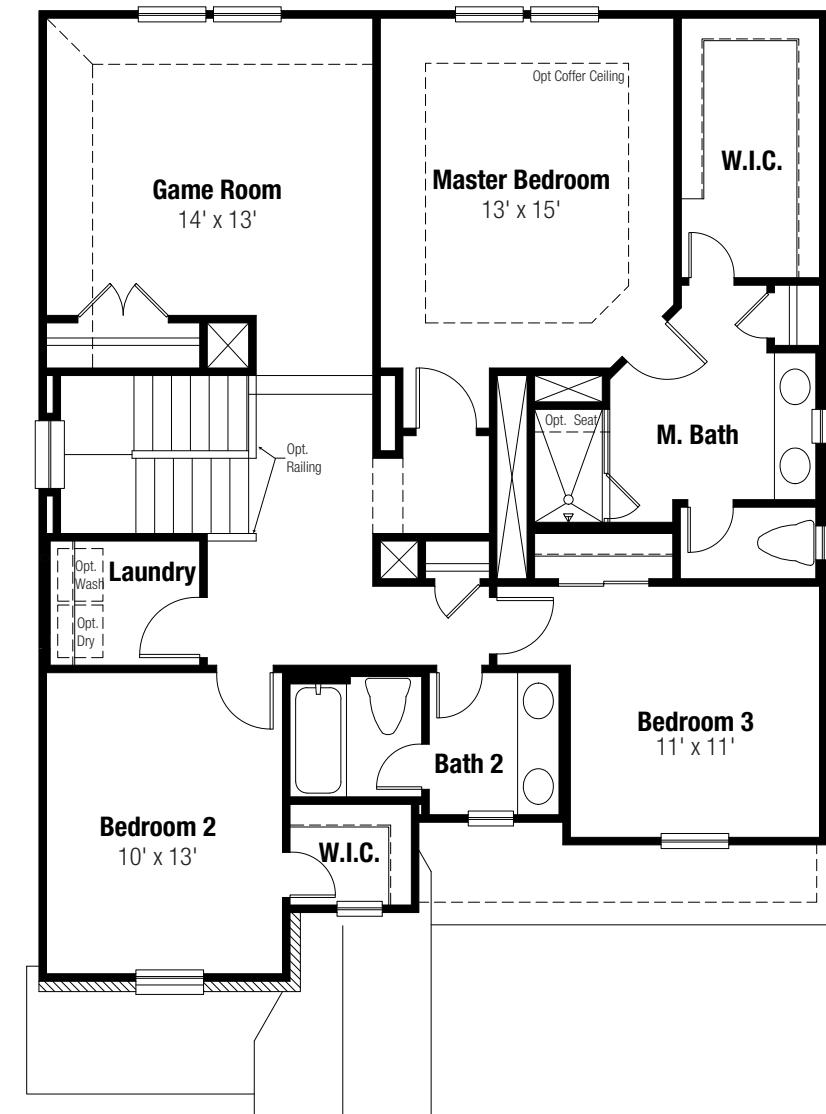

OPTIONS

*Oakville - 035A*

**OPT. BEDROOM 5 W/ BATH 4  
ILO HOMES OFFICE & POWDER**

**OPT. BEDROOM 4 & BATH 3  
ILO GAME ROOM**

**OPT. MASTER BATH TUB/SHOWER  
ILO SHOWER**

1

2

3

4

FIRST FLOOR

SECOND FLOOR