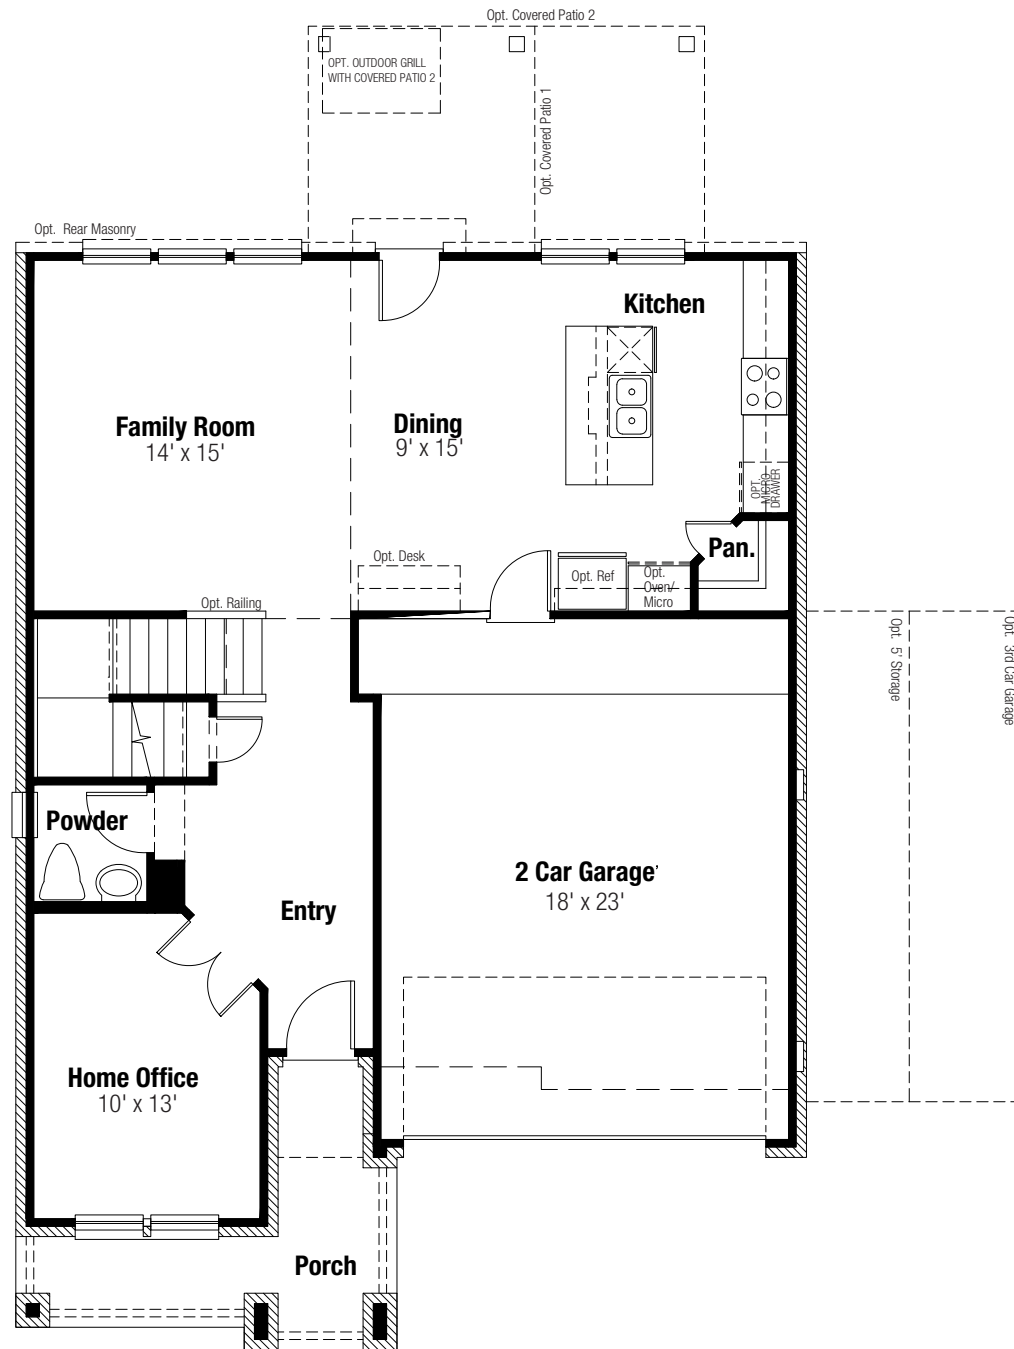

OPTIONS

*Oakville - 035A*

**OPT. BEDROOM 5 W/ BATH 4  
ILO HOMES OFFICE & POWDER**

**OPT. BEDROOM 4 & BATH 3  
ILO GAME ROOM**

**OPT. MASTER BATH TUB/SHOWER  
ILO SHOWER**

1

2

3

4

FIRST FLOOR

SECOND FLOOR