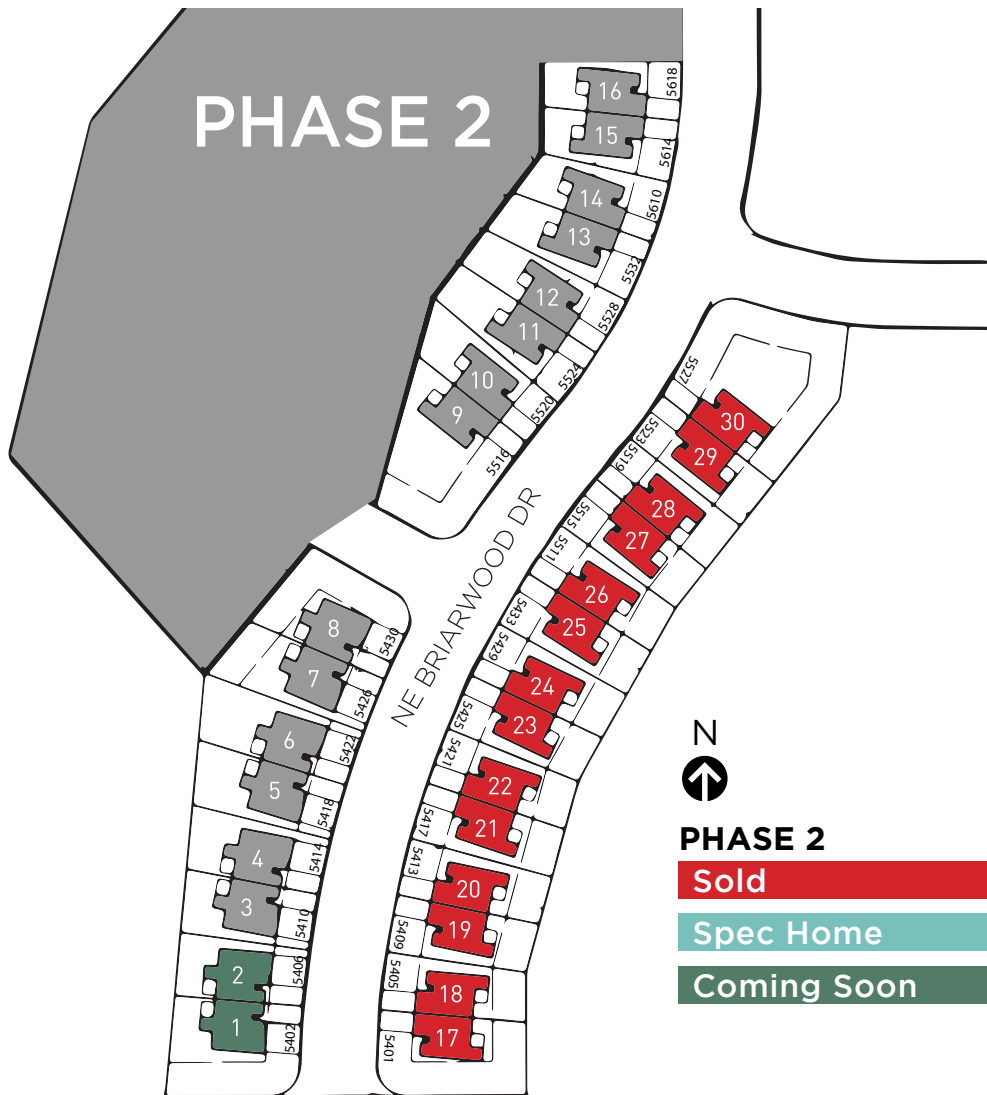

# NORTHGATE TOWNHOMES PHASE 2

## ANKENY

www.jerryshomes.com

**School District**  
North Polk School District

**Nearest Grocery**  
2 miles to Fareway, 4 miles to Hy-Vee, 5 miles to Target

**Nearest Gym**  
2.5 miles to Aspen Gym

**Additional Amenities**  
Otter Creek Golf Course

Northgate is an inviting development on the north part of Ankeny that has a little country feel to it. Northgate also offers something no other neighborhood in Ankeny does: being a part of North Polk School District.