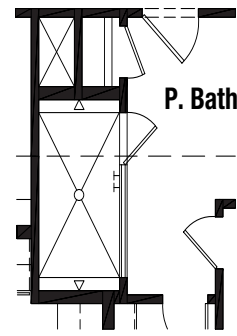

OPTIONS

Primary Bath Tub & Shower Option

Deluxe Primary Bath Option

Walk in Shower Option

Pleasanton - P35B - Crossvine

2A

3A

Bedroom 5 and Bath 4 ILO Home Office Option

Bath 3 Option

SCOTT FELDER HOMES

FIRST FLOOR

SECOND FLOOR