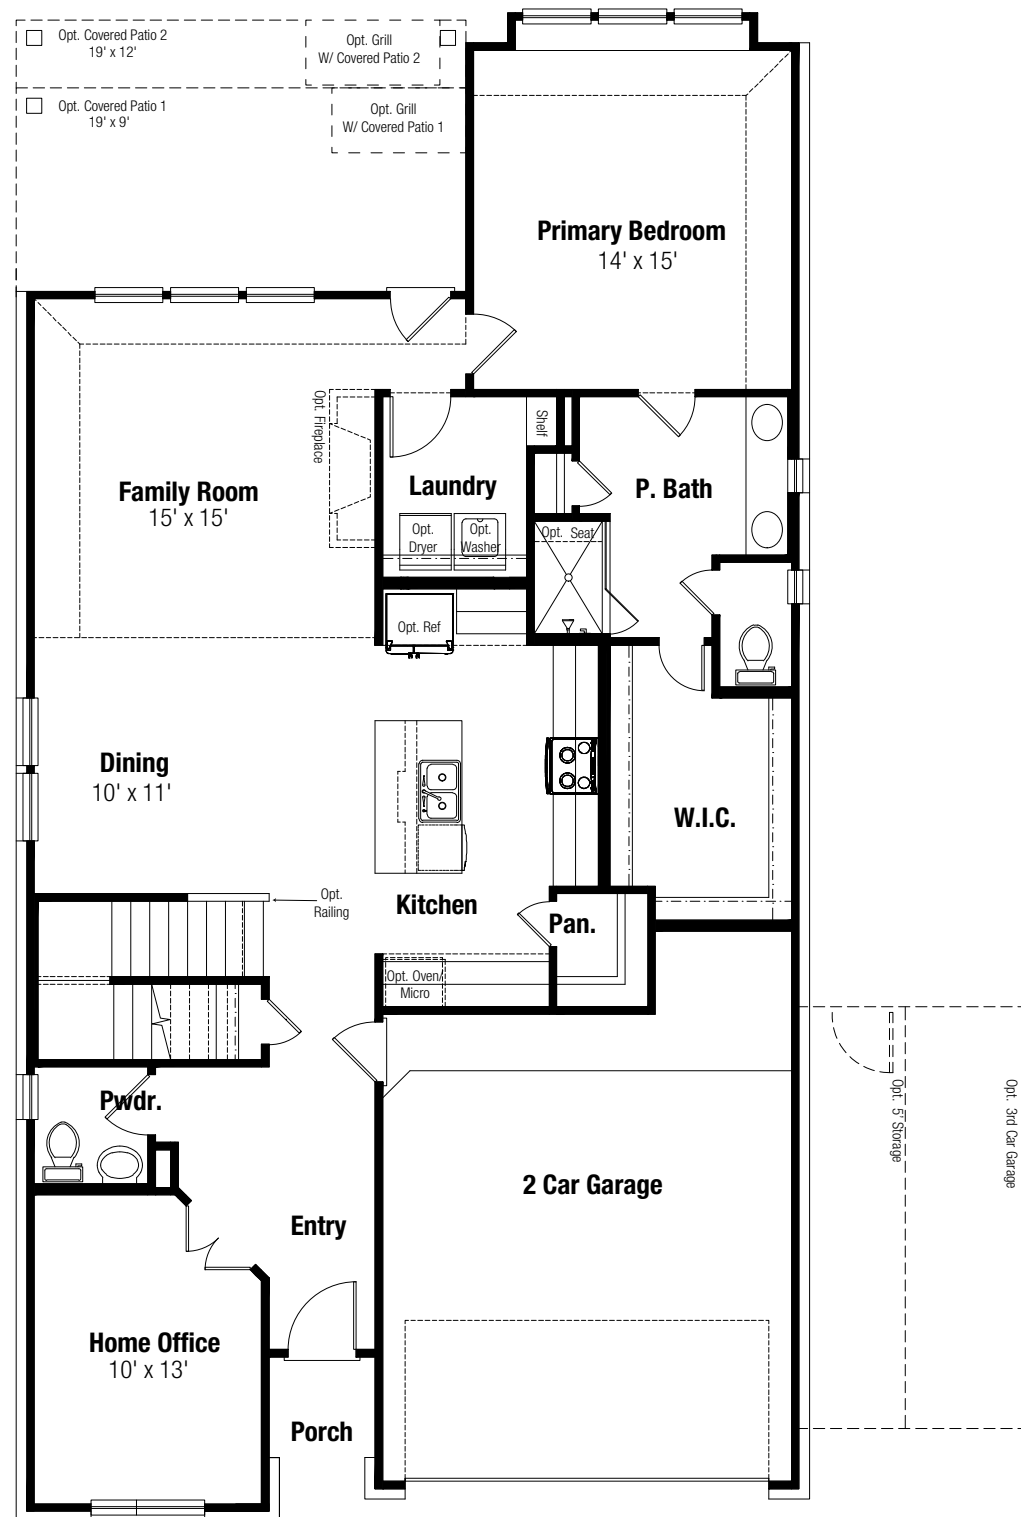

OPTIONS

Primary Bath Tub & Shower Option

Deluxe Primary Bath Option

Walk in Shower Option

Pleasanton - P35B - Crossvine

2A

3A

Bedroom 5 and Bath 4 ILO Home Office Option

Bath 3 Option

SCOTT FELDER HOMES

FIRST FLOOR

SECOND FLOOR