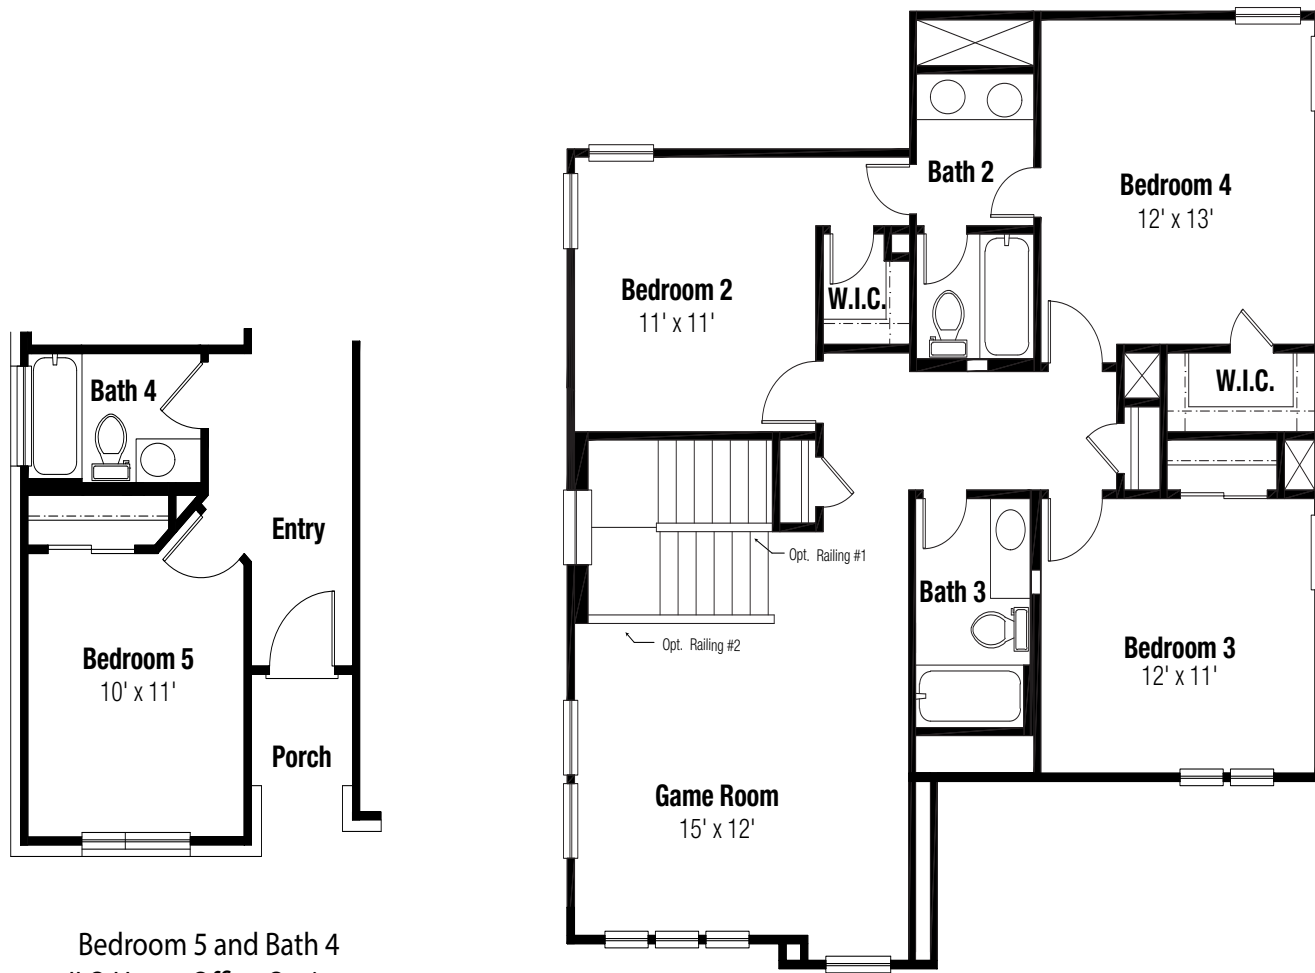

OPTIONS

Primary Bath Tub & Shower Option

Deluxe Primary Bath Option

Walk in Shower Option

Pleasanton - P35B - Crossvine

2A

3A

Bedroom 5 and Bath 4 ILO Home Office Option

Bath 3 Option

SCOTT FELDER HOMES

FIRST FLOOR

SECOND FLOOR