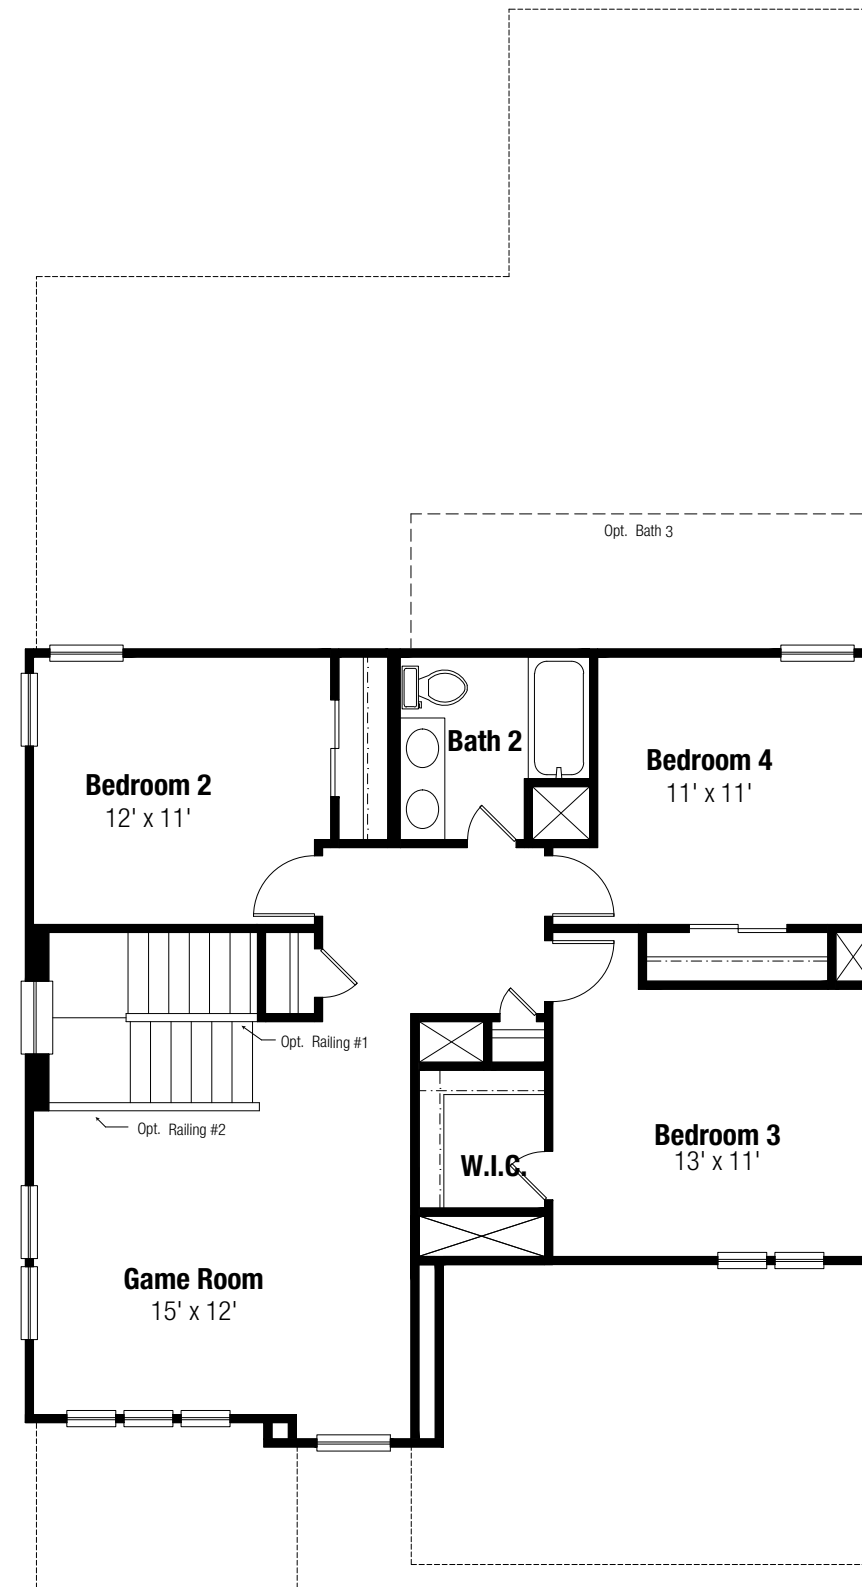

OPTIONS

Primary Bath Tub & Shower Option

Deluxe Primary Bath Option

Walk in Shower Option

Pleasanton - P35B - Crossvine

2A

3A

Bedroom 5 and Bath 4 ILO Home Office Option

Bath 3 Option

SCOTT FELDER HOMES

FIRST FLOOR

SECOND FLOOR