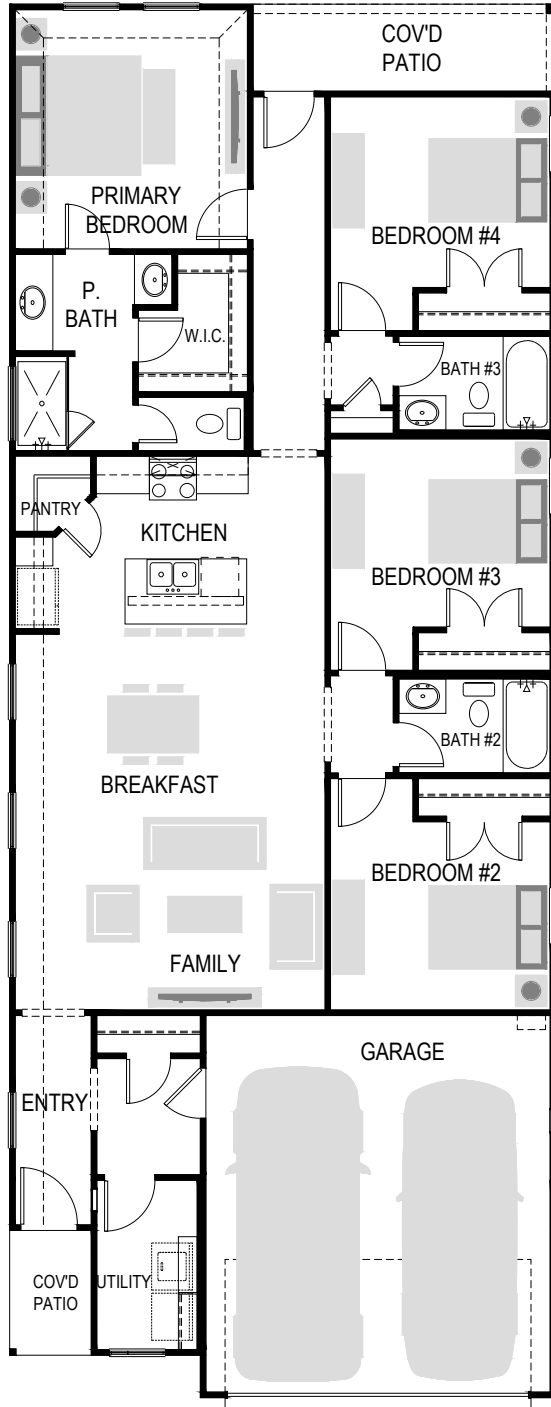

# CYPRESS | 4 BED | 3 BATH | 1,703 SQ FT

ELEVATION C

ELEVATION A

ELEVATION D

Specifications, features, square footage, and dimensions are subject to change without notice.  
 Please consult a Community Sales Manager for details. 05.04.26