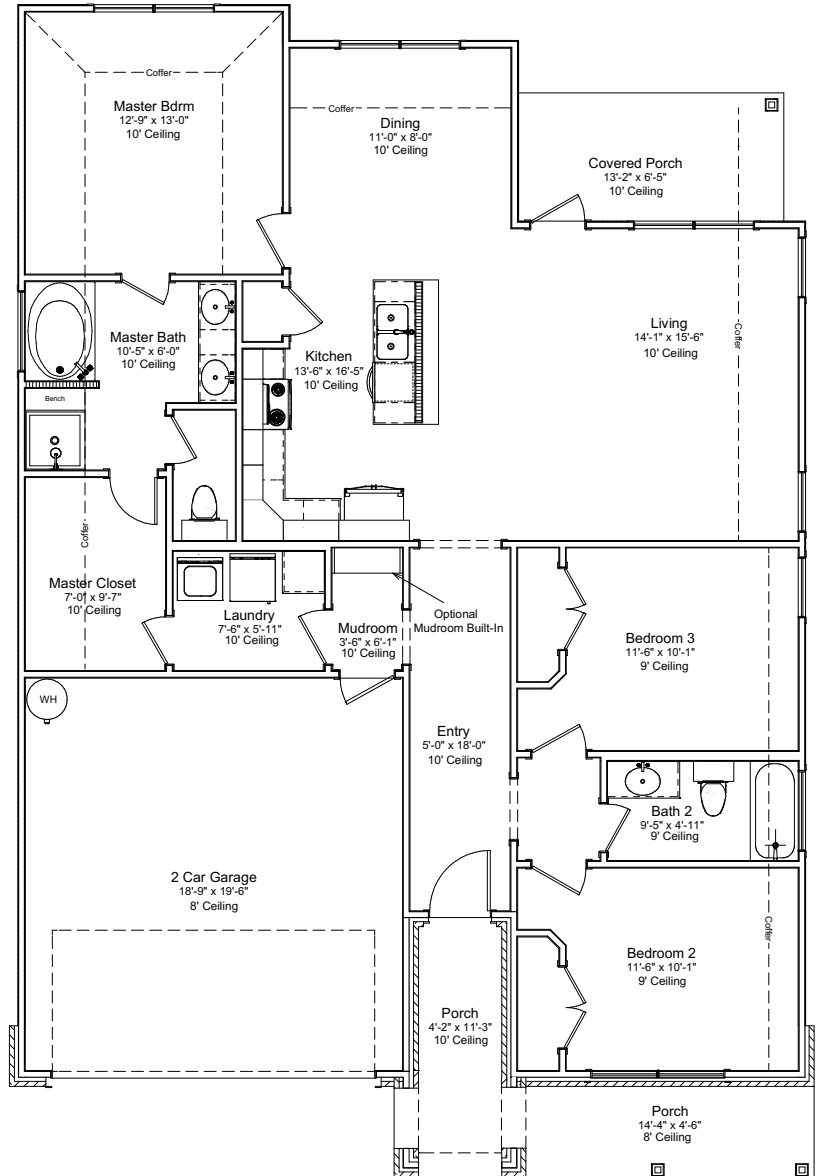

1806 RUBICON COURT

RUBICON NEIGHBORHOOD

3 BDRM | 2 BATH | 1500 SF

The “Marigold” has an open, yet defined layout. Enjoy entertaining in the spacious living and dining areas all while admiring the features of this home including the open L-shaped kitchen with large island. The master suite is a perfect place to relax, with a garden tub, his and her sinks, and a walk-in shower. This home is full of functionality for you and your family. Fall in love with everything that this home has to offer and
Come Home to Avonley.

FEATURES:

Covered Back Porch | Mudroom Built-In | Granite Countertops
Vinyl Plank Flooring | Stainless Appliances

COME HOME TO AVONLEY

Avonley Homes
979-321-7200
info@avonleyhomes.com

1806 RUBICON COURT

3 BDRM | 2 BATH | 1500 SF